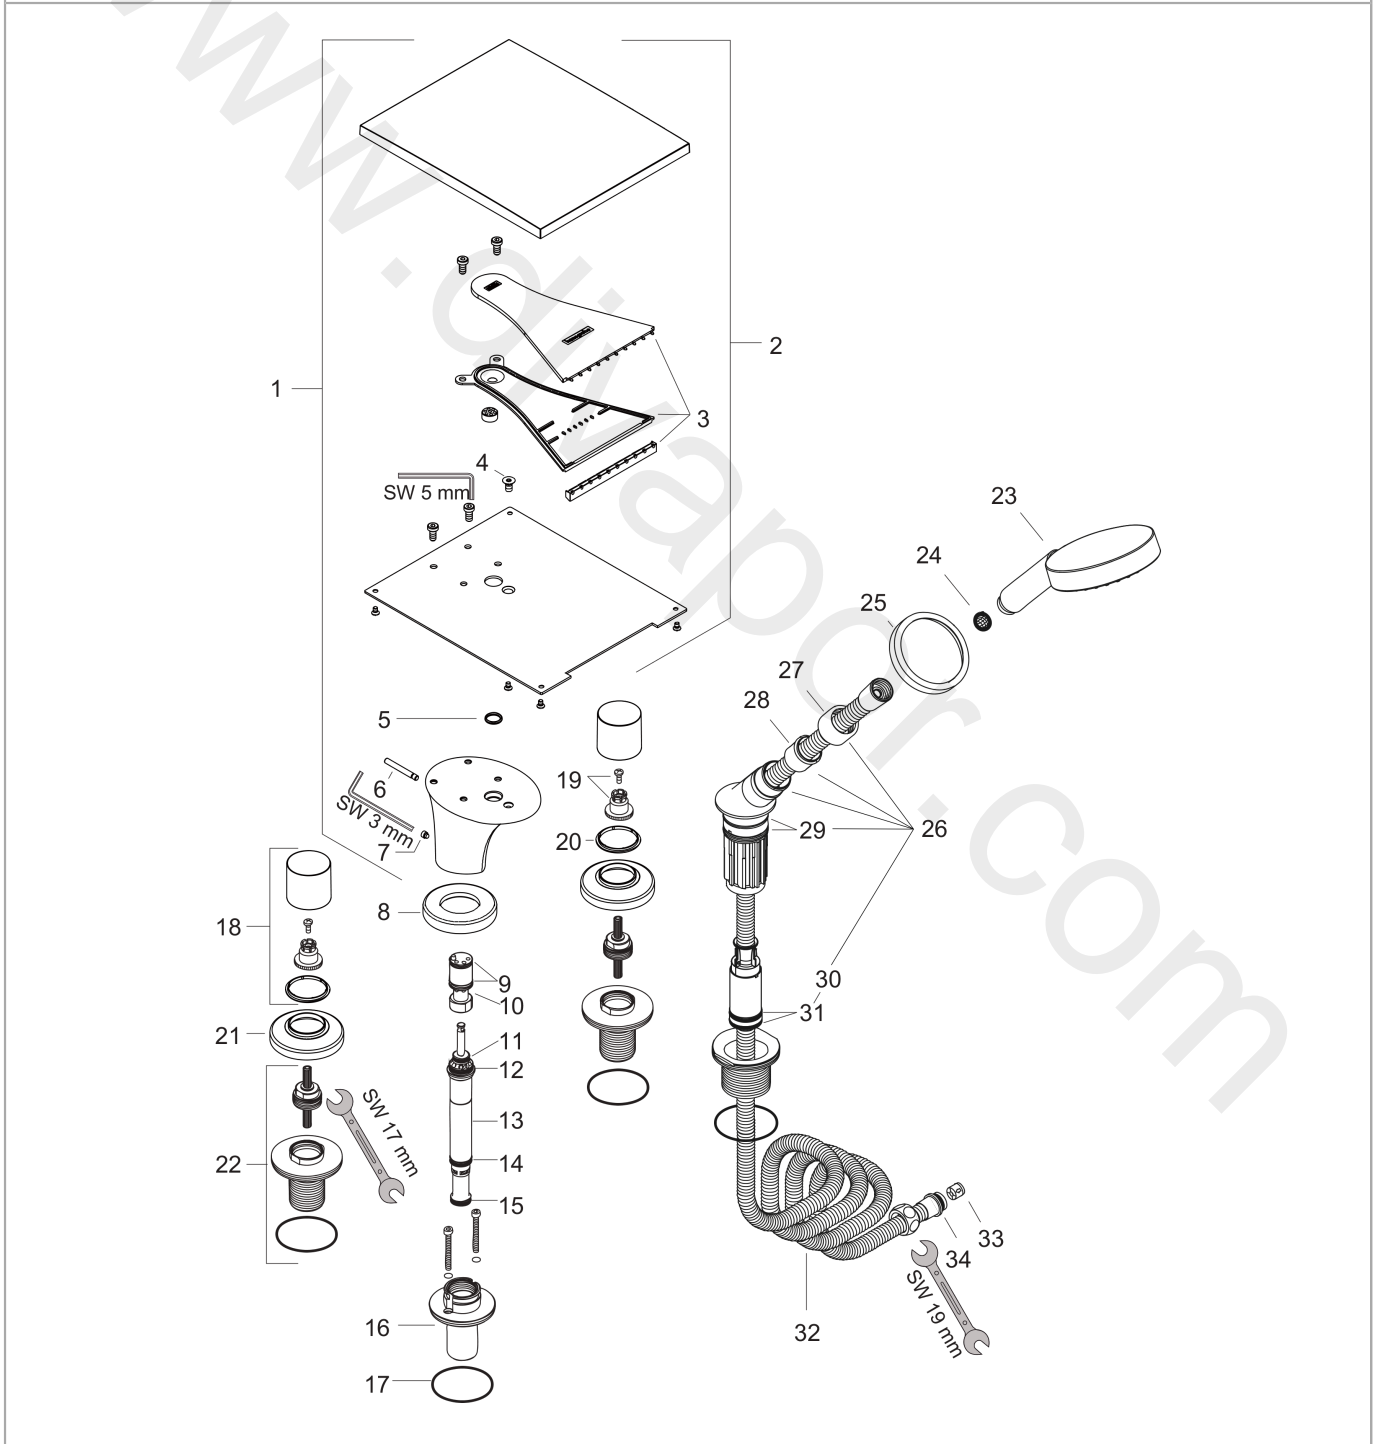

AXOR Massaud
4-hole tile mounted bath mixer
 Surfaces: Article Number: **18453000**

Exploded Drawing

Year of production: **06/13 - 12/16**

AXOR Massaud
4-hole tile mounted bath mixer
 Surfaces: Article Number: **18453000**

Spare part list

Year of production: **06/13 - 12/16**

Pos.		Article Number	Price	PU
1	spout cpl.	92837000	£ 830,00	1
2	plate for spout	98706000	£ 585,00	1
3	spray former	97448000	£ 96,00	1
4	screw	92137000	£ 6,10	1
5	O-ring 12x2	98214000	£ 3,30	1
6	diverter knob	98707000	£ 25,00	1
7	hollow set screw M6x6	97660000	£ 3,30	1
8	escutcheon Ø 70 mm	96236000	£ 43,00	1
9	O-ring 21x2,5	98211000	£ 3,30	1
10	guide tube	92214000	£ 51,00	1
11	O-ring 15x2,5	98131000	£ 3,30	1
12	O-Ring 23x2,5	98183000	£ 3,30	1
13	selector	96777000	£ 96,00	1
14	O-ring 20x2,5	92602000	£ 6,10	1
15	O-ring 18x2,5	98139000	£ 3,30	1
16	selector housing	97225000	£ 79,00	1
17	O-ring 58x3	98202000	£ 3,30	1
18	handle	18098000	£ 79,00	1
19	handle fixing set	94184000	£ 6,10	1
20	set of color-rings cold / hot water	98698000	£ 9,00	1
21	escutcheon Ø 70 mm	95757000	£ 79,00	1
22	flange	97656000	£ 110,00	1
23	handshower	26050000	£ 138,00	1
24	filter packing	94246000	£ 3,30	1
25	escutcheon for shower holder	95753000	£ 64,00	1
26	shower holder, assy	95996000	£ 137,00	1
27	nut	97584000	£ 16,10	1
28	insert for shower holder	96942000	£ 13,30	1
29	O-ring 38x2,5	98198000	£ 6,10	1
30	hose brake	98656000	£ 20,50	1
31	O-Ring 28x2	98194000	£ 3,30	1
32	shower hose 2,00 m	94148000	£ 79,00	1
33	set of non return valves DW 15	94074000	£ 16,10	1
34	O-ring 11x2	98127000	£ 3,30	1

AXOR Massaud
4-hole tile mounted bath mixer
 Surfaces: Article Number: **18453000**

Spare part list

Year of production: **06/13 - 12/16**

Pos.		Article Number	Price	PU
a	concealed item	14445180	-	1
b	SECUFLEX hose + long hose (max. extension 1,40 m)	94109000	£ 445,00	1
c	spray former (special 8°)	95492000	£ 25,00	1