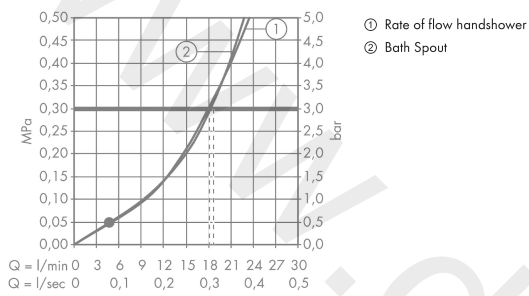

AXOR Massaud
4-hole tile mounted bath mixer
Finish: **Chrome** Article Number: **18453000**

Flowchart