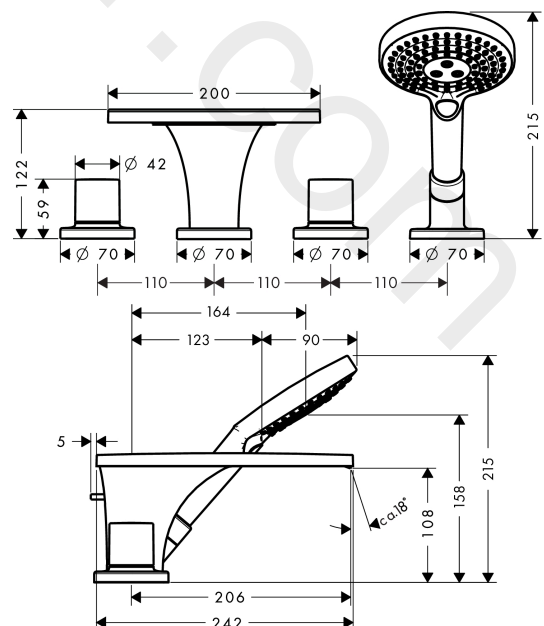

Scale drawing