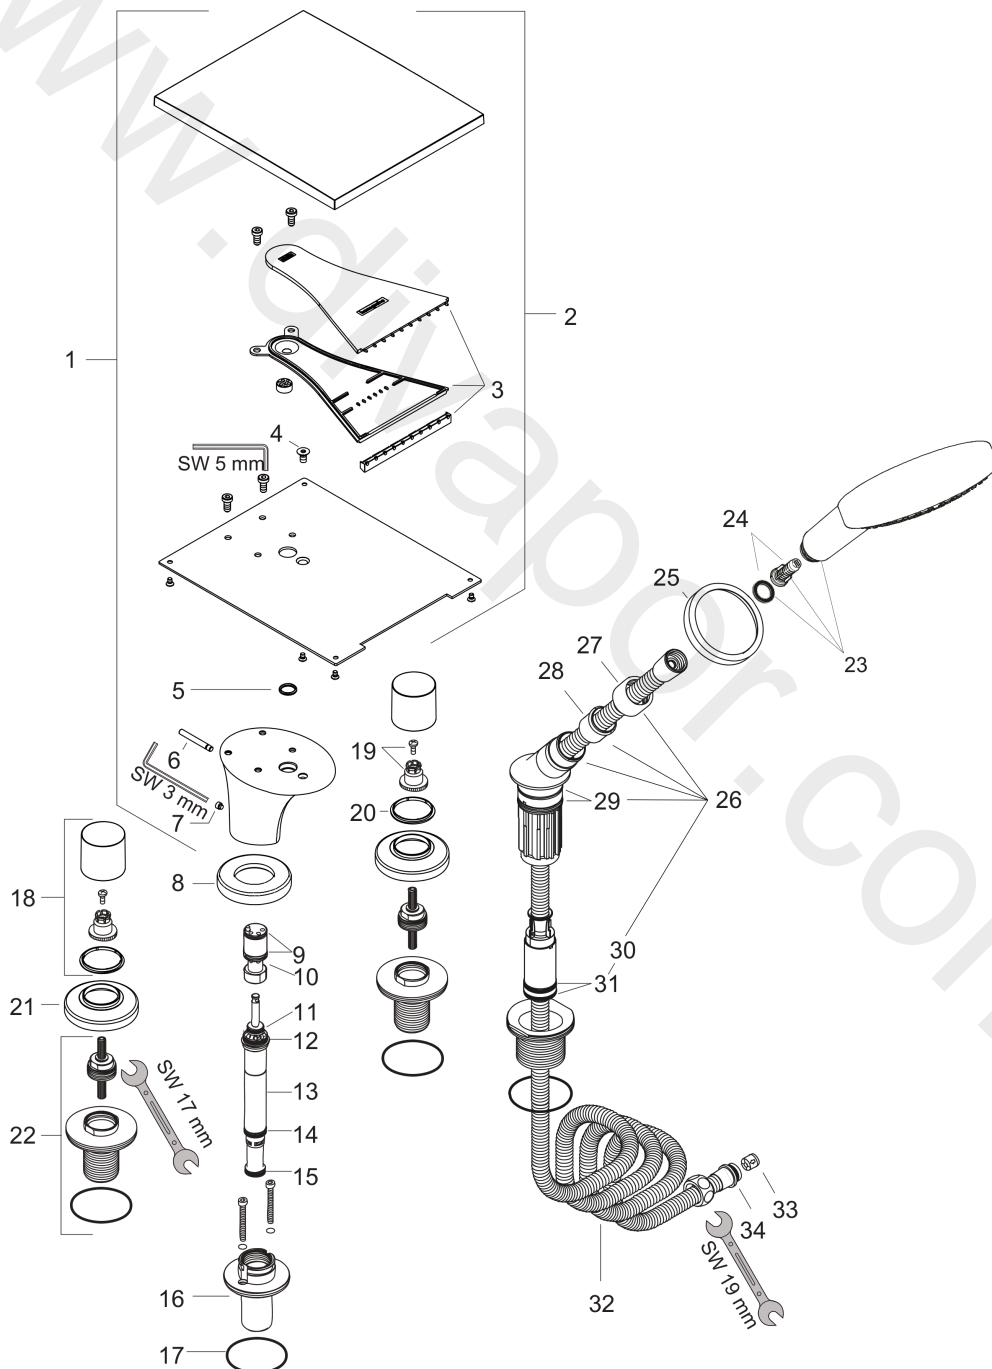

Exploded Drawing

Year of production: >01/17

AXOR Massaud
4-hole tile mounted bath mixer
 Finish: **Chrome** Article Number: **18453000**

Spare part list

Year of production: >01/17

Pos.		Article Number	Price	PU
1	spout cpl.	92837000	£ 830,00	1
2	plate for spout	98706000	£ 585,00	1
3	spray former	97448000	£ 96,00	1
4	screw	92137000	£ 6,10	1
5	O-ring 12x2	98214000	£ 3,30	1
6	diverter knob	98707000	£ 25,00	1
7	hollow set screw M6x6	97660000	£ 3,30	1
8	escutcheon Ø 70 mm	96236000	£ 43,00	1
9	O-ring 21x2,5	98211000	£ 3,30	1
10	guide tube	92214000	£ 51,00	1
11	O-ring 15x2,5	98131000	£ 3,30	1
12	O-Ring 23x2,5	98183000	£ 3,30	1
13	selector	96777000	£ 96,00	1
14	O-ring 20x2,5	92602000	£ 6,10	1
15	O-ring 18x2,5	98139000	£ 3,30	1
16	selector housing	97225000	£ 79,00	1
17	O-ring 58x3	98202000	£ 3,30	1
18	handle	18098000	£ 79,00	1
19	handle fixing set	94184000	£ 6,10	1
20	set of color-rings cold / hot water	98698000	£ 9,00	1
21	escutcheon Ø 70 mm	95757000	£ 79,00	1
22	flange	97656000	£ 110,00	1
23	handshower	26050000	£ 138,00	1
24	filter insert	97708000	£ 6,10	1
25	escutcheon for shower holder	95753000	£ 64,00	1
26	shower holder, assy	95996000	£ 137,00	1
27	nut	97584000	£ 16,10	1
28	insert for shower holder	96942000	£ 13,30	1
29	O-ring 38x2,5	98198000	£ 6,10	1
30	hose brake	98656000	£ 20,50	1
31	O-Ring 28x2	98194000	£ 3,30	1
32	shower hose 2,00 m	94148000	£ 79,00	1
33	set of non return valves DW 15	94074000	£ 16,10	1
34	O-ring 11x2	98127000	£ 3,30	1