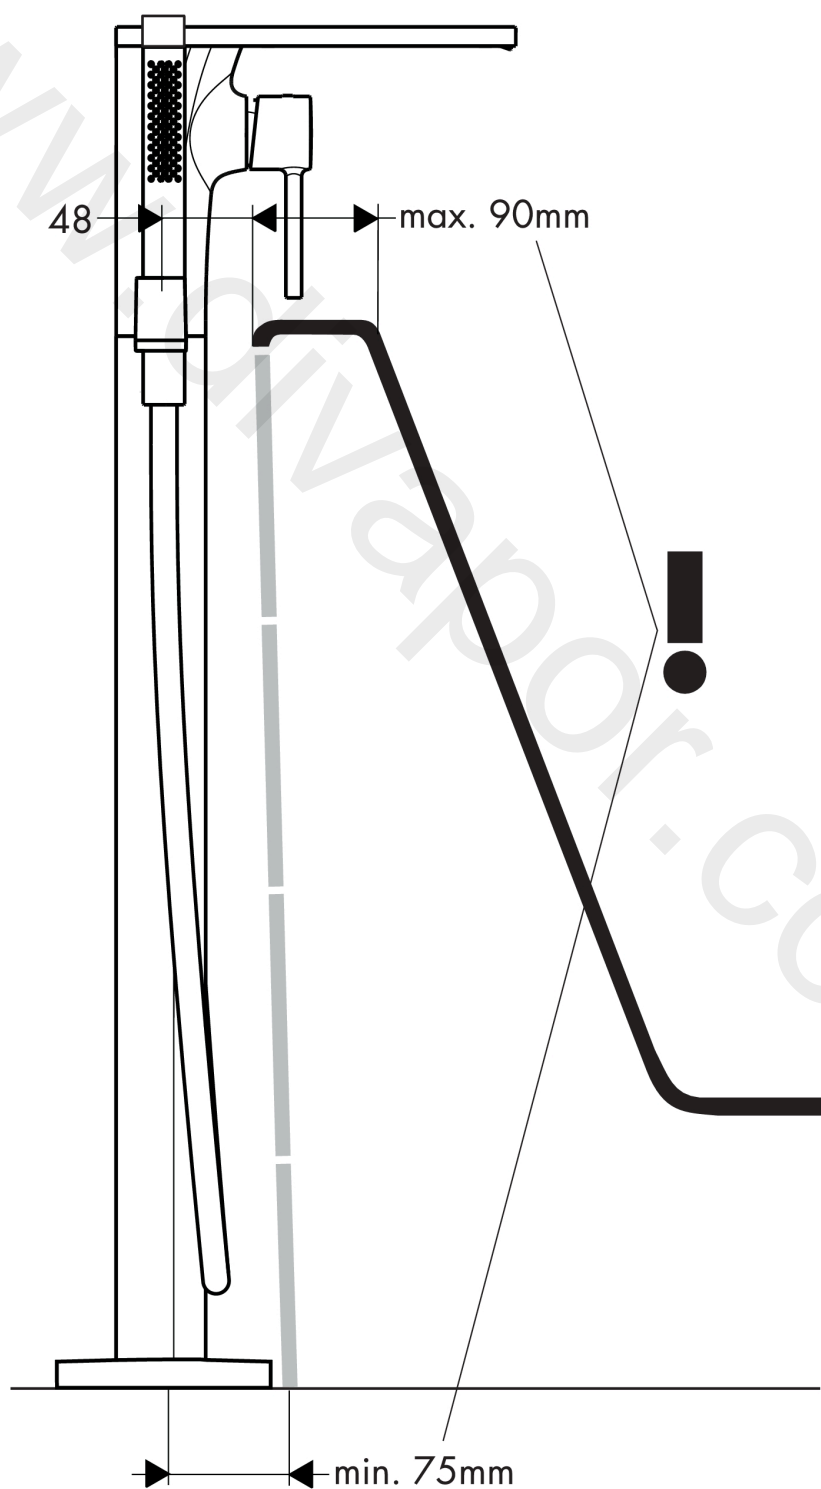

AXOR Massaud
Single lever bath mixer floor-standing
Finish: **Brushed Brass** Article Number: **18450950**

Installation examples