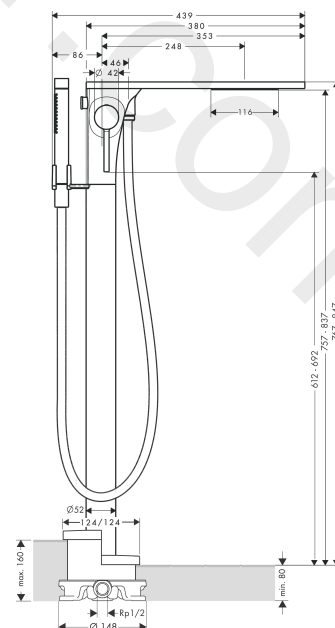

Scale drawing