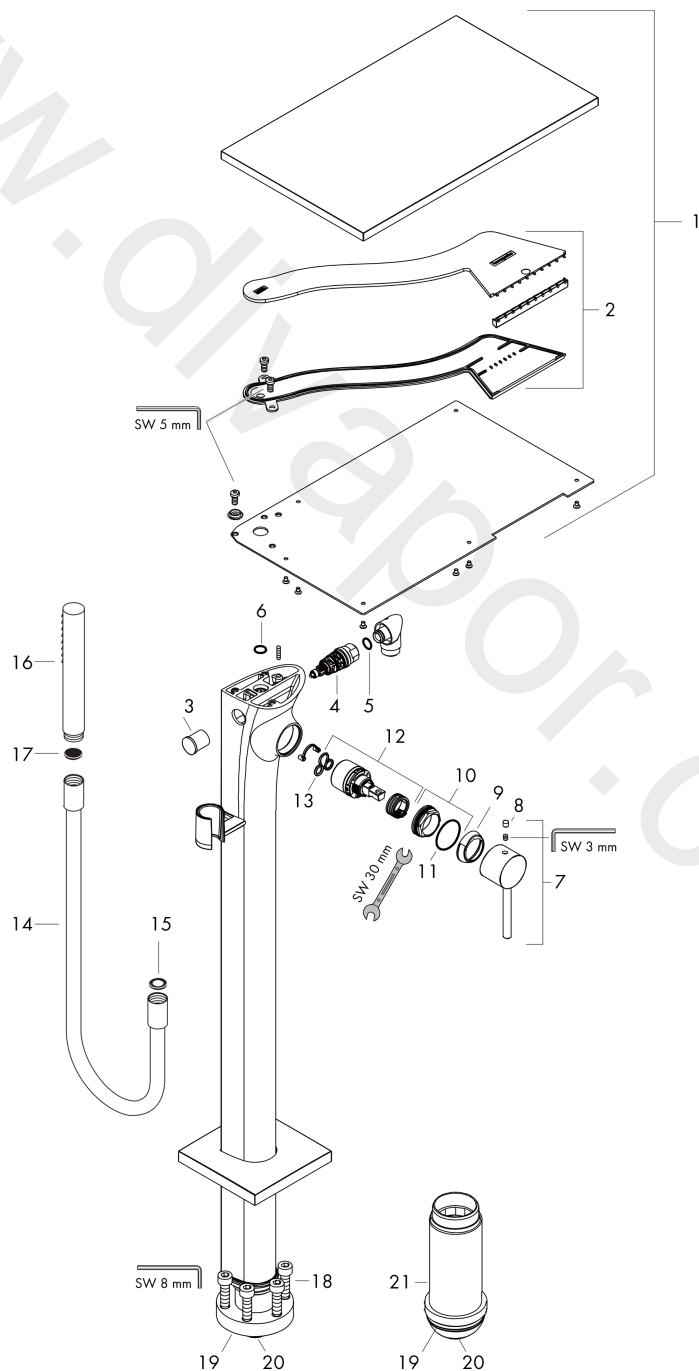

### product features

- consists of: single lever bath mixer floor standing, baton hand shower, shower hose, shower holder
- 2 functions
- projection: 248 mm
- spray type mixer: wide flood jet
- spray type hand shower: Rain, Mono
- maximum flow rate at 3 bar: 17 l/min
- flow rate for bath spout at 3 bar: 17 l/min
- flow rate of hand shower at 3 bar: 14 l/min
- ceramic cartridge
- temperature limitation adjustable
- diverter with automatic resetting
- non-return valve
- connection dimension: DN15
- connection type: basic set
- deck mounted
- min. operating pressure: 1 bar
- max. operating pressure: 10 bar

## Installation examples

**AXOR Massaud**  
**Single lever bath mixer floor-standing**  
Finish: **Brushed Brass** Article Number: **18450950**

## Exploded Drawing

Year of production: >05/20

**AXOR Massaud**  
**Single lever bath mixer floor-standing**  
 Finish: **Brushed Brass** Article Number: **18450950**

## Spare part list

Year of production: >05/20

Pos.		Article Number	Price	PU
1	plate for spout	98704930	£ 1.785,00	1
2	spray former	97447000	£ 79,00	1
3	diverter knob	98705930	£ 118,50	1
4	selector assy	94077000	£ 43,00	1
5	O-ring 10x2	98170000	£ 3,30	1
6	O-ring 12x2	98214000	£ 3,30	1
7	handle	18493930	£ 144,00	1
8	screw cover	96762000	£ 3,30	1
9	flange	96763930	£ 13,50	1
10	nut	97209000	£ 16,10	1
11	O-ring 33x2	98154000	£ 3,30	1
12	cartridge, assy	92730000	£ 35,00	1
13	seal	95008000	£ 9,00	1
14	shower hose 1,25 m	28282930	£ 173,00	1
15	seal	98058000	£ 3,30	1
16	handshower	28532930	-	1
17	filter packing	94246000	£ 3,30	1
18	hexagon socket screw M10x35	97670000	£ 16,10	1
19	O-ring 44x2,5	98162000	£ 3,30	1
20	O-ring 29x2	98391000	£ 3,30	1
21	extension set 60 mm	97686000	£ 320,00	1
a	concealed item	10452180	£ 575,00	1
b	diverter fixing device	97211000	£ 3,30	1