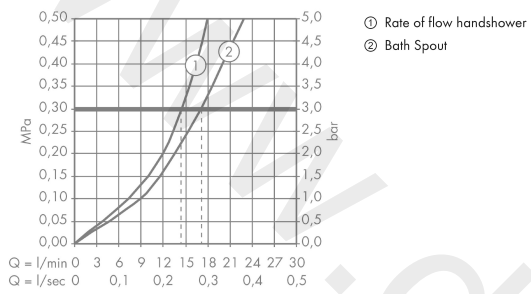

AXOR Massaud
Single lever bath mixer floor-standing
Finish: **Brushed Brass** Article Number: **18450950**

Flowchart