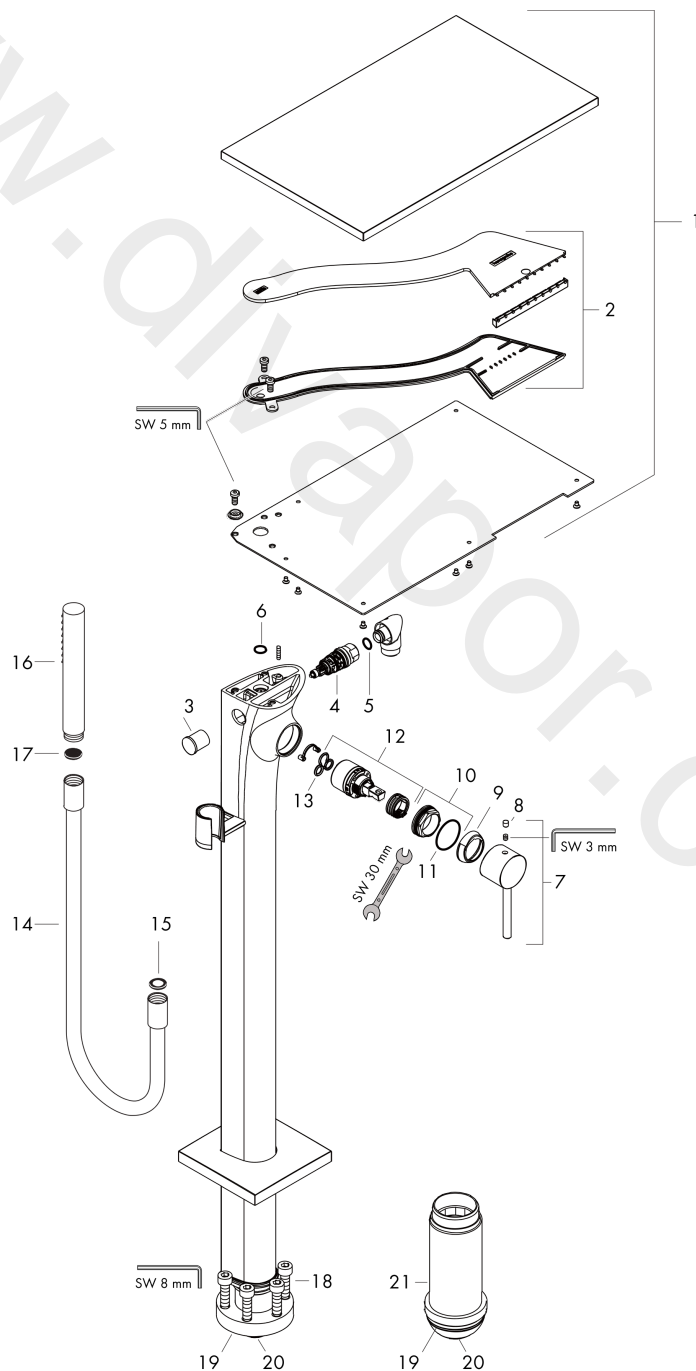

Exploded Drawing

Year of production: >05/20

AXOR Massaud
Single lever bath mixer floor-standing
 Finish: **Stainless Steel Optic** Article Number: **18450800**

Spare part list

Year of production: >05/20

| Pos. | | Article Number | Price | PU |
|------|-----------------------------|----------------|------------|----|
| 1 | plate for spout | 98704830 | £ 1.785,00 | 1 |
| 2 | spray former | 97447000 | £ 79,00 | 1 |
| 3 | diverter knob | 98705830 | £ 118,50 | 1 |
| 4 | selector assy | 94077000 | £ 43,00 | 1 |
| 5 | O-ring 10x2 | 98170000 | £ 3,30 | 1 |
| 6 | O-ring 12x2 | 98214000 | £ 3,30 | 1 |
| 7 | handle | 18493830 | £ 144,00 | 1 |
| 8 | screw cover | 96762000 | £ 3,30 | 1 |
| 9 | flange | 96763830 | £ 13,50 | 1 |
| 10 | nut | 97209000 | £ 16,10 | 1 |
| 11 | O-ring 33x2 | 98154000 | £ 3,30 | 1 |
| 12 | cartridge, assy | 92730000 | £ 35,00 | 1 |
| 13 | seal | 95008000 | £ 9,00 | 1 |
| 14 | shower hose 1,25 m | 28282830 | £ 100,44 | 1 |
| 15 | seal | 98058000 | £ 3,30 | 1 |
| 16 | handshower | 28532830 | £ 334,44 | 1 |
| 17 | filter packing | 94246000 | £ 3,30 | 1 |
| 18 | hexagon socket screw M10x35 | 97670000 | £ 16,10 | 1 |
| 19 | O-ring 44x2,5 | 98162000 | £ 3,30 | 1 |
| 20 | O-ring 29x2 | 98391000 | £ 3,30 | 1 |
| 21 | extension set 60 mm | 97686000 | £ 320,00 | 1 |
| a | concealed item | 10452180 | £ 575,00 | 1 |
| b | diverter fixing device | 97211000 | £ 3,30 | 1 |