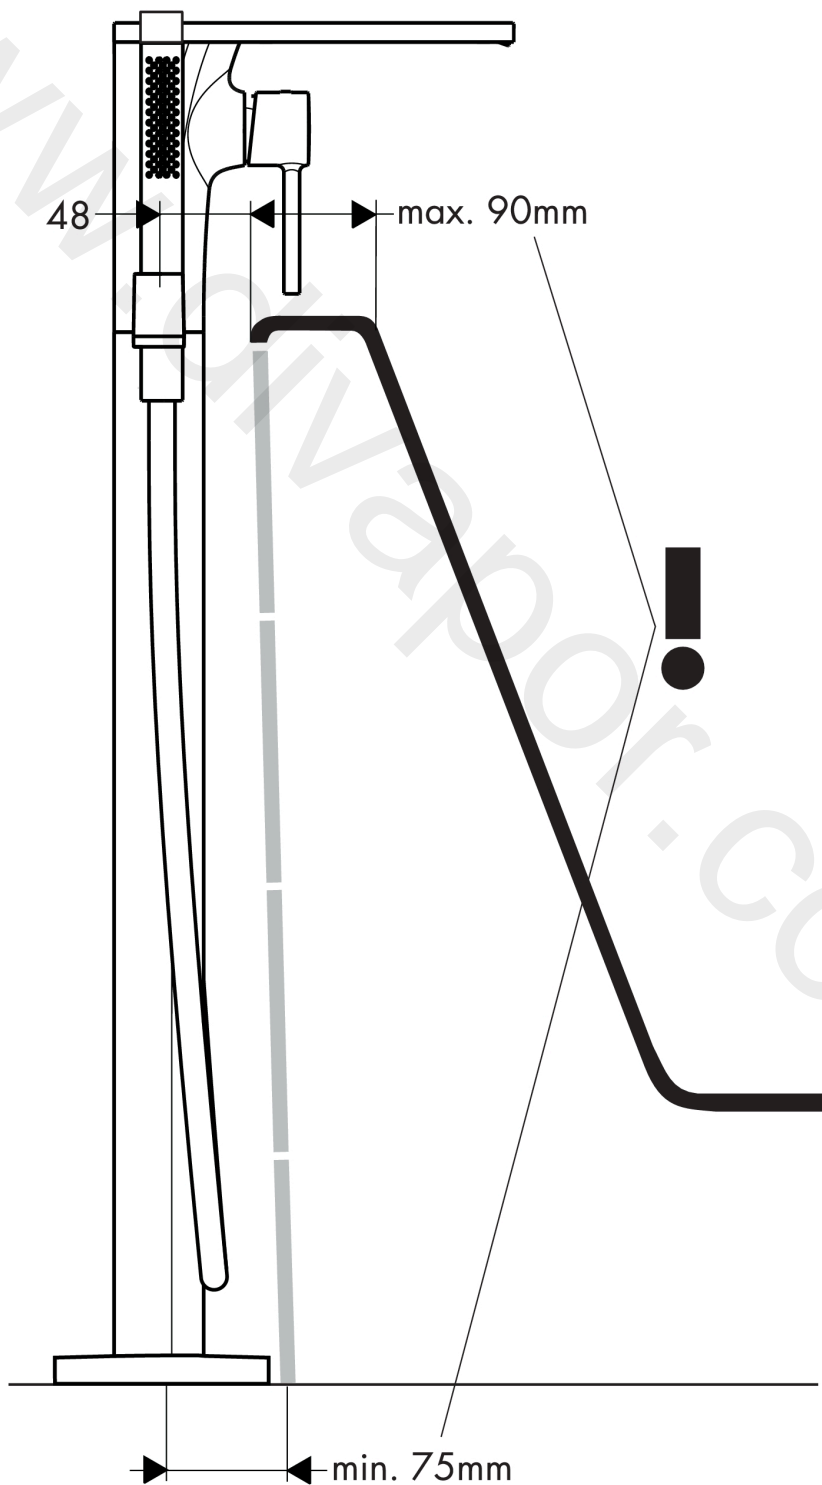

AXOR Massaud
Single lever bath mixer floor-standing
Finish: **Stainless Steel Optic** Article Number: **18450800**

Installation examples