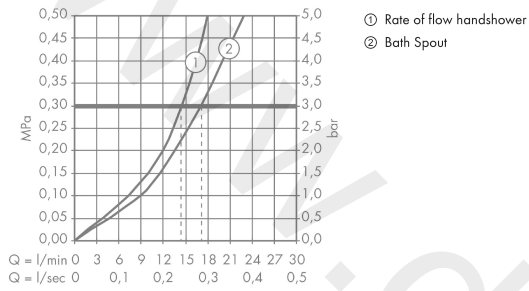

AXOR Massaud
Single lever bath mixer floor-standing
Finish: **Stainless Steel Optic** Article Number: **18450800**

Flowchart