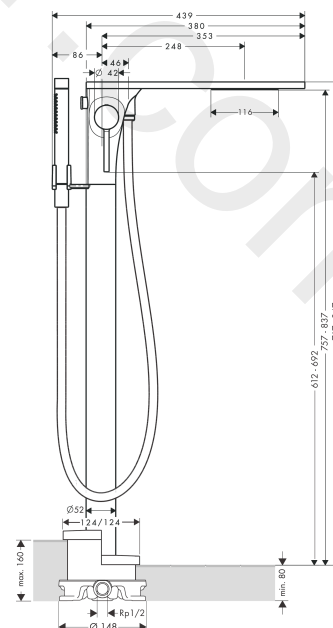

Scale drawing