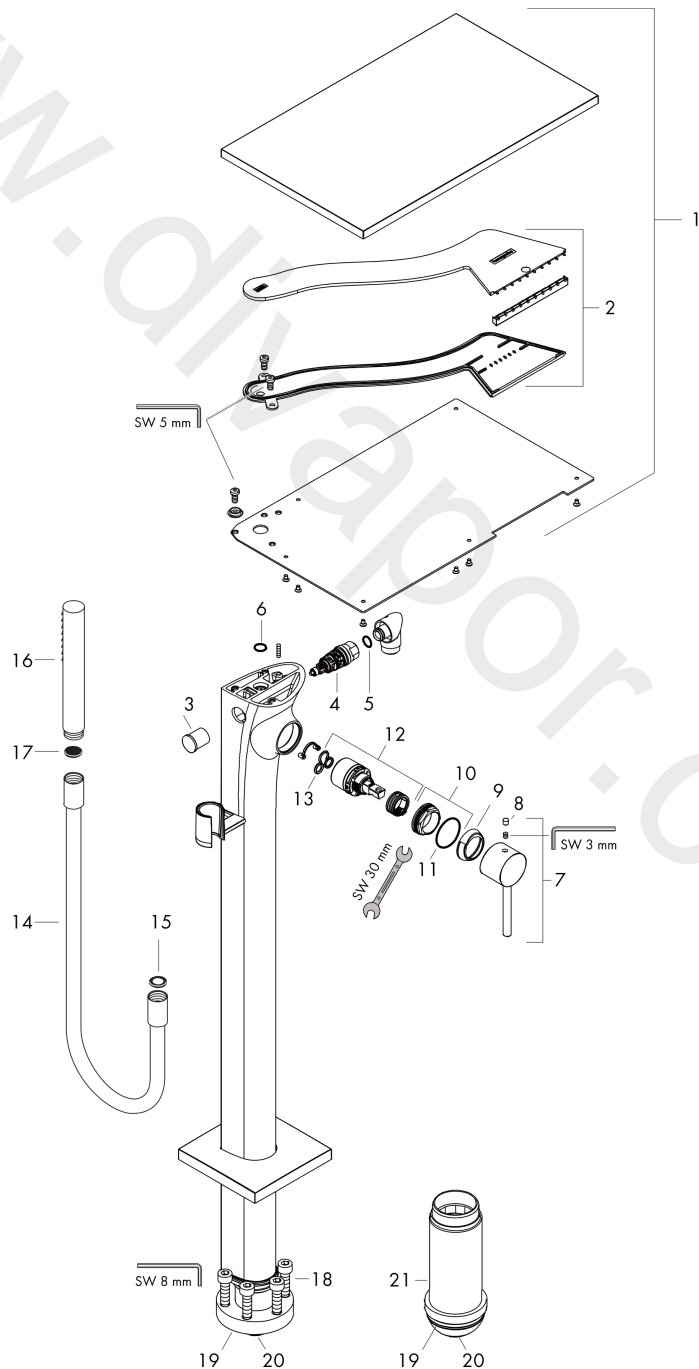

### product features

- consists of: single lever bath mixer floor standing, baton hand shower, shower hose, shower holder
- 2 functions
- projection: 248 mm
- spray type mixer: wide flood jet
- spray type hand shower: Rain, Mono
- maximum flow rate at 3 bar: 17 l/min
- flow rate for bath spout at 3 bar: 17 l/min
- flow rate of hand shower at 3 bar: 14 l/min
- ceramic cartridge
- temperature limitation adjustable
- diverter with automatic resetting
- non-return valve
- connection dimension: DN15
- connection type: basic set
- deck mounted
- min. operating pressure: 1 bar
- max. operating pressure: 10 bar

## Installation examples

**AXOR Massaud**  
**Single lever bath mixer floor-standing**  
 Finish: **Brushed Red Gold** Article Number: **18450310**

## Exploded Drawing

Year of production: >05/20

**AXOR Massaud**  
**Single lever bath mixer floor-standing**  
 Finish: **Brushed Red Gold** Article Number: **18450310**

## Spare part list

Year of production: >05/20

Pos.		Article Number	Price	PU
1	plate for spout	98704300	£ 1.785,00	1
2	spray former	97447000	£ 79,00	1
3	diverter knob	98705300	£ 118,50	1
4	selector assy	94077000	£ 43,00	1
5	O-ring 10x2	98170000	£ 3,30	1
6	O-ring 12x2	98214000	£ 3,30	1
7	handle	18493300	£ 144,00	1
8	screw cover	96762000	£ 3,30	1
9	flange	96763300	£ 13,50	1
10	nut	97209000	£ 16,10	1
11	O-ring 33x2	98154000	£ 3,30	1
12	cartridge, assy	92730000	£ 35,00	1
13	seal	95008000	£ 9,00	1
14	shower hose 1,25 m	28282300	£ 100,44	1
15	seal	98058000	£ 3,30	1
16	handshower	28532300	£ 334,44	1
17	filter packing	94246000	£ 3,30	1
18	hexagon socket screw M10x35	97670000	£ 16,10	1
19	O-ring 44x2,5	98162000	£ 3,30	1
20	O-ring 29x2	98391000	£ 3,30	1
21	extension set 60 mm	97686000	£ 320,00	1
a	concealed item	10452180	£ 575,00	1
b	diverter fixing device	97211000	£ 3,30	1