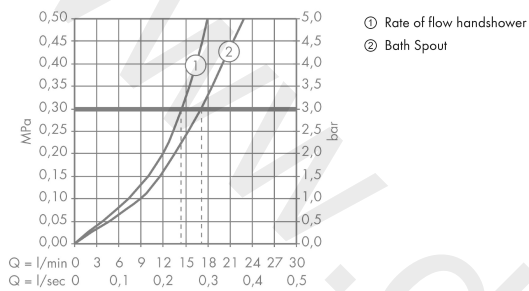

AXOR Massaud
Single lever bath mixer floor-standing
Finish: **Brushed Red Gold** Article Number: **18450310**

Flowchart