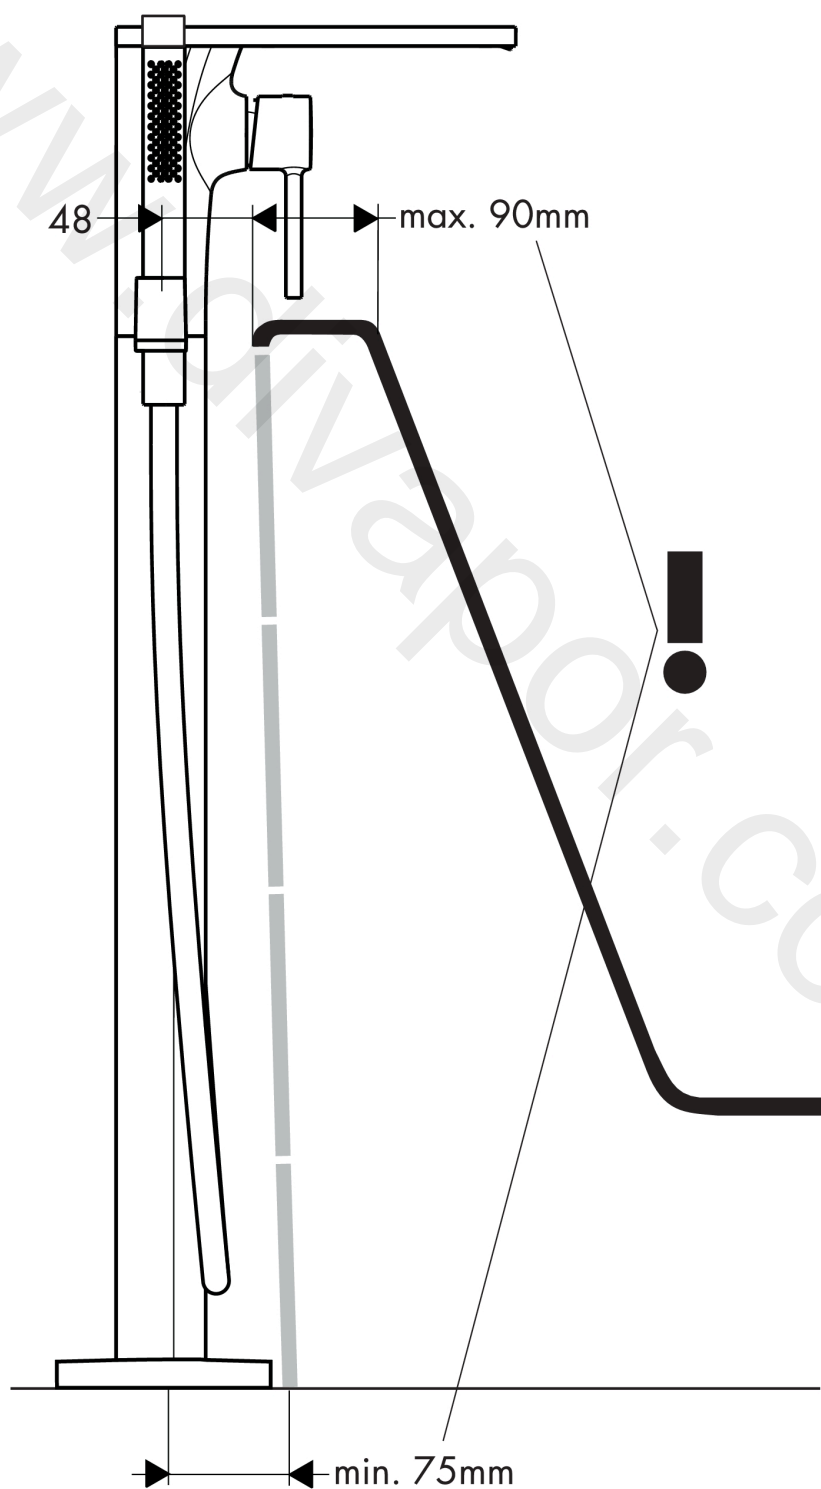

AXOR Massaud
Single lever bath mixer floor-standing
Finish: **Brushed Red Gold** Article Number: **18450310**

Installation examples