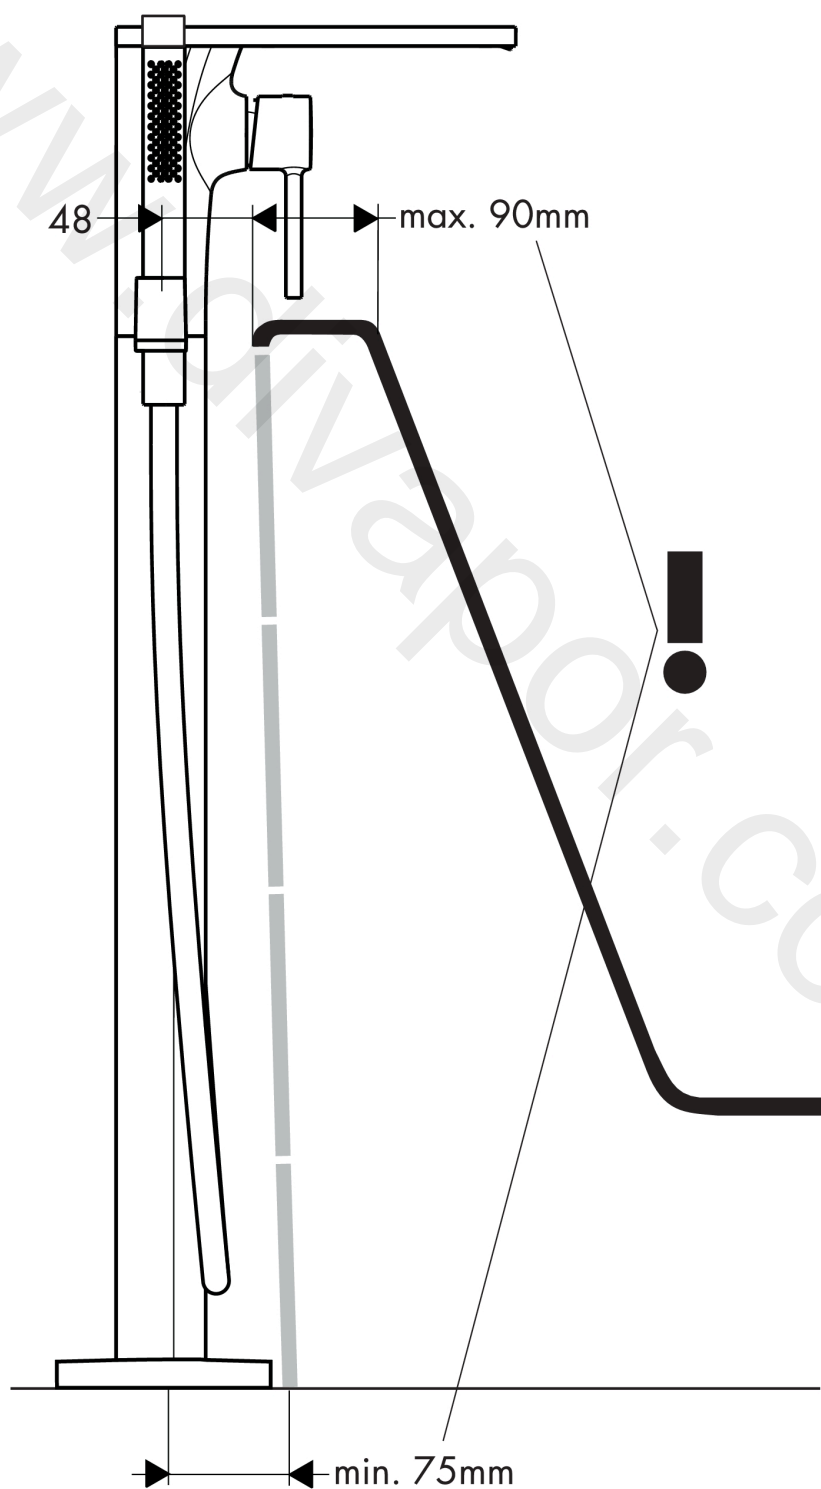

AXOR Massaud
Single lever bath mixer floor-standing
Finish: **Polished Red Gold** Article Number: **18450300**

Installation examples