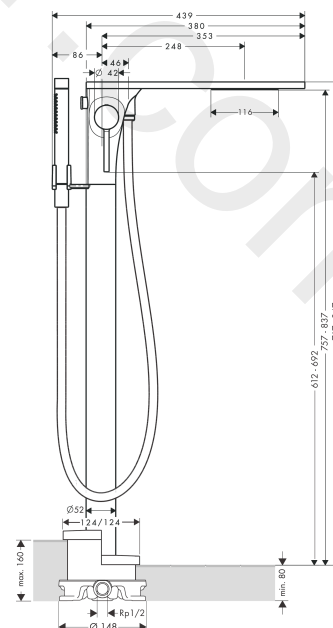

AXOR Massaud
Single lever bath mixer floor-standing
 Finish: **Polished Red Gold** Article Number: **18450300**

product features

- consists of: single lever bath mixer floor standing, baton hand shower, shower hose, shower holder
- 2 functions
- projection: 248 mm
- spray type mixer: wide flood jet
- spray type hand shower: Rain, Mono
- maximum flow rate at 3 bar: 17 l/min
- flow rate for bath spout at 3 bar: 17 l/min
- flow rate of hand shower at 3 bar: 14 l/min
- ceramic cartridge
- temperature limitation adjustable
- diverter with automatic resetting
- non-return valve
- connection dimension: DN15
- connection type: basic set
- deck mounted
- min. operating pressure: 1 bar
- max. operating pressure: 10 bar

Article Details

Price excl. VAT 5.600,00 £

Technology

Product image

Scale drawing

AXOR Massaud
Single lever bath mixer floor-standing
 Finish: **Polished Red Gold** Article Number: **18450300**

Flowchart

AXOR Massaud
Single lever bath mixer floor-standing
Finish: **Polished Red Gold** Article Number: **18450300**

Spare part list

Year of production: >05/20

Pos.		Article Number	Price	PU
1	plate for spout	98704300	£ 1.785,00	1
2	spray former	97447000	£ 79,00	1
3	diverter knob	98705300	£ 118,50	1
4	selector assy	94077000	£ 43,00	1
5	O-ring 10x2	98170000	£ 3,30	1
6	O-ring 12x2	98214000	£ 3,30	1
7	handle	18493300	£ 144,00	1
8	screw cover	96762000	£ 3,30	1
9	flange	96763300	£ 13,50	1
10	O-ring 33x2	98154000	£ 3,30	1
11	nut	97209000	£ 16,10	1
12	cartridge, assy	92730000	£ 35,00	1
13	seal	95008000	£ 9,00	1
14	shower hose 1,25 m	28282300	£ 100,44	1
15	seal	98058000	£ 3,30	1
16	handshower	28532300	£ 334,44	1
17	filter packing	94246000	£ 3,30	1
18	hexagon socket screw M10x35	97670000	£ 16,10	1
19	O-ring 44x2,5	98162000	£ 3,30	1
20	O-ring 29x2	98391000	£ 3,30	1
21	extension set 60 mm	97686000	£ 320,00	1
a	concealed item	10452180	£ 575,00	1
b	diverter fixing device	97211000	£ 3,30	1