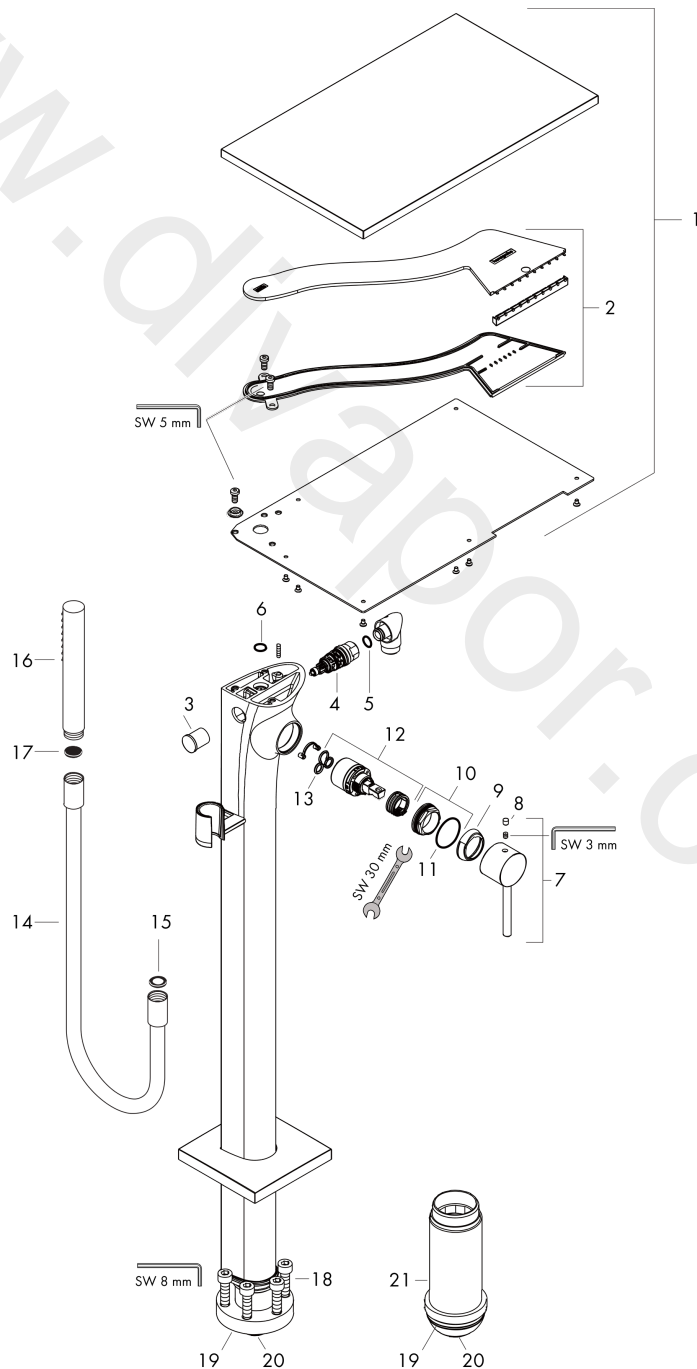

AXOR Massaud
Single lever bath mixer floor-standing
 Finish: **Polished Red Gold** Article Number: **18450300**

product features

- consists of: single lever bath mixer floor standing, baton hand shower, shower hose, shower holder
- 2 functions
- projection: 248 mm
- spray type mixer: wide flood jet
- spray type hand shower: Rain, Mono
- maximum flow rate at 3 bar: 17 l/min
- flow rate for bath spout at 3 bar: 17 l/min
- flow rate of hand shower at 3 bar: 14 l/min
- ceramic cartridge
- temperature limitation adjustable
- diverter with automatic resetting
- non-return valve
- connection dimension: DN15
- connection type: basic set
- deck mounted
- min. operating pressure: 1 bar
- max. operating pressure: 10 bar

Installation examples

AXOR Massaud
Single lever bath mixer floor-standing
 Finish: **Polished Red Gold** Article Number: **18450300**

Exploded Drawing

Year of production: >05/20

AXOR Massaud
Single lever bath mixer floor-standing
 Finish: **Polished Red Gold** Article Number: **18450300**

Spare part list

Year of production: >05/20

Pos.		Article Number	Price	PU
1	plate for spout	98704300	£ 1.785,00	1
2	spray former	97447000	£ 79,00	1
3	diverter knob	98705300	£ 118,50	1
4	selector assy	94077000	£ 43,00	1
5	O-ring 10x2	98170000	£ 3,30	1
6	O-ring 12x2	98214000	£ 3,30	1
7	handle	18493300	£ 144,00	1
8	screw cover	96762000	£ 3,30	1
9	flange	96763300	£ 13,50	1
10	O-ring 33x2	98154000	£ 3,30	1
11	nut	97209000	£ 16,10	1
12	cartridge, assy	92730000	£ 35,00	1
13	seal	95008000	£ 9,00	1
14	shower hose 1,25 m	28282300	£ 100,44	1
15	seal	98058000	£ 3,30	1
16	handshower	28532300	£ 334,44	1
17	filter packing	94246000	£ 3,30	1
18	hexagon socket screw M10x35	97670000	£ 16,10	1
19	O-ring 44x2,5	98162000	£ 3,30	1
20	O-ring 29x2	98391000	£ 3,30	1
21	extension set 60 mm	97686000	£ 320,00	1
a	concealed item	10452180	£ 575,00	1
b	diverter fixing device	97211000	£ 3,30	1