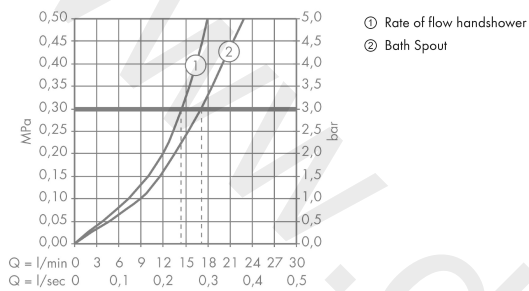

AXOR Massaud
Single lever bath mixer floor-standing
 Finish: **Polished Red Gold** Article Number: **18450300**

product features

- consists of: single lever bath mixer floor standing, baton hand shower, shower hose, shower holder
- 2 functions
- projection: 248 mm
- spray type mixer: wide flood jet
- spray type hand shower: Rain, Mono
- maximum flow rate at 3 bar: 17 l/min
- flow rate for bath spout at 3 bar: 17 l/min
- flow rate of hand shower at 3 bar: 14 l/min
- ceramic cartridge
- temperature limitation adjustable
- diverter with automatic resetting
- non-return valve
- connection dimension: DN15
- connection type: basic set
- deck mounted
- min. operating pressure: 1 bar
- max. operating pressure: 10 bar

Article Details

Price excl. VAT 5.600,00 £

Technology

Product image

Scale drawing

AXOR Massaud
Single lever bath mixer floor-standing
 Finish: **Polished Red Gold** Article Number: **18450300**

Flowchart

AXOR Massaud
Single lever bath mixer floor-standing
Finish: **Polished Red Gold** Article Number: **18450300**