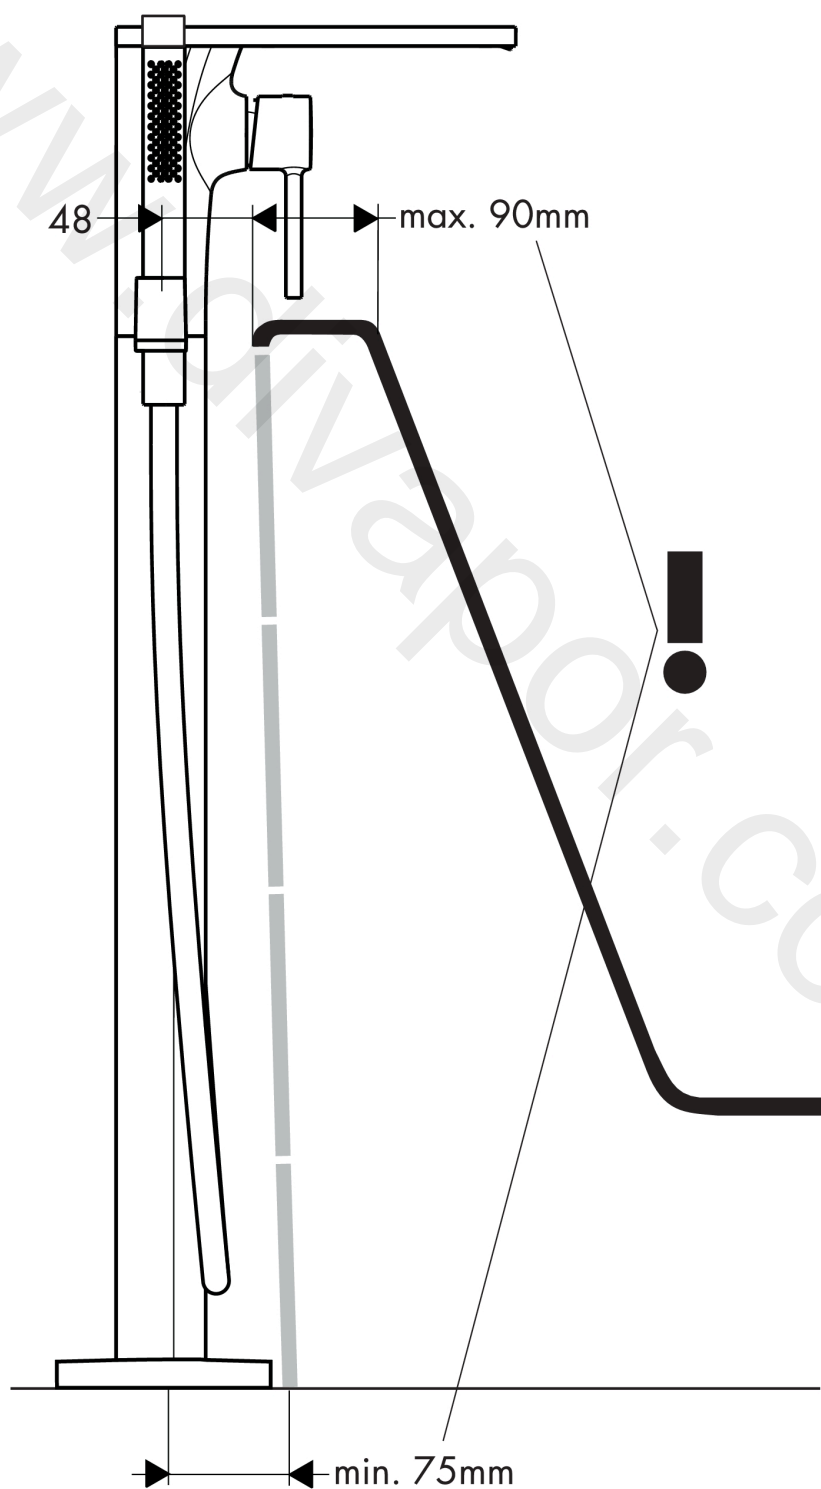

AXOR Massaud
Single lever bath mixer floor-standing
Finish: **Brushed Gold Optic** Article Number: **18450250**

Installation examples