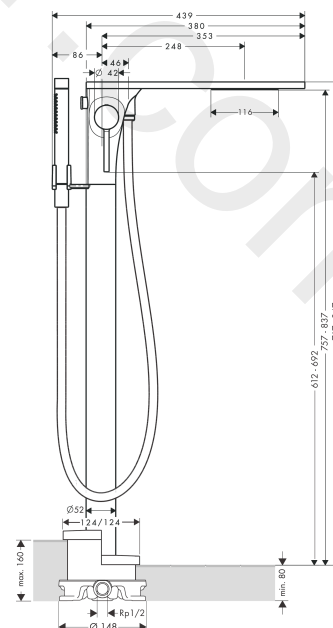

AXOR Massaud
Single lever bath mixer floor-standing
 Finish: **Brushed Gold Optic** Article Number: **18450250**

product features

- consists of: single lever bath mixer floor standing, baton hand shower, shower hose, shower holder
- 2 functions
- projection: 248 mm
- spray type mixer: wide flood jet
- spray type hand shower: Rain, Mono
- maximum flow rate at 3 bar: 17 l/min
- flow rate for bath spout at 3 bar: 17 l/min
- flow rate of hand shower at 3 bar: 14 l/min
- ceramic cartridge
- temperature limitation adjustable
- diverter with automatic resetting
- non-return valve
- connection dimension: DN15
- connection type: basic set
- deck mounted
- min. operating pressure: 1 bar
- max. operating pressure: 10 bar

Article Details

Price excl. VAT 5.600,00 £

Technology

Product image

Scale drawing

AXOR Massaud
Single lever bath mixer floor-standing
 Finish: **Brushed Gold Optic** Article Number: **18450250**

Flowchart

AXOR Massaud
Single lever bath mixer floor-standing
Finish: **Brushed Gold Optic** Article Number: **18450250**

Spare part list

Year of production: >05/20

Pos.		Article Number	Price	PU
1	plate for spout	98704990	£ 1.800,00	1
2	spray former	97447000	£ 79,00	1
3	diverter knob	98705990	£ 118,50	1
4	selector assy	94077000	£ 43,00	1
5	O-ring 10x2	98170000	£ 3,30	1
6	O-ring 12x2	98214000	£ 3,30	1
7	handle	18493990	£ 144,00	1
8	screw cover	96762000	£ 3,30	1
9	flange	96763990	£ 13,50	1
10	O-ring 33x2	98154000	£ 3,30	1
11	nut	97209000	£ 16,10	1
12	cartridge, assy	92730000	£ 35,00	1
13	seal	95008000	£ 9,00	1
14	shower hose 1,25 m	28282990	£ 100,44	1
15	seal	98058000	£ 3,30	1
16	handshower	28532990	£ 334,44	1
17	filter packing	94246000	£ 3,30	1
18	hexagon socket screw M10x35	97670000	£ 16,10	1
19	O-ring 44x2,5	98162000	£ 3,30	1
20	O-ring 29x2	98391000	£ 3,30	1
21	extension set 60 mm	97686000	£ 320,00	1
a	concealed item	10452180	£ 575,00	1
b	diverter fixing device	97211000	£ 3,30	1