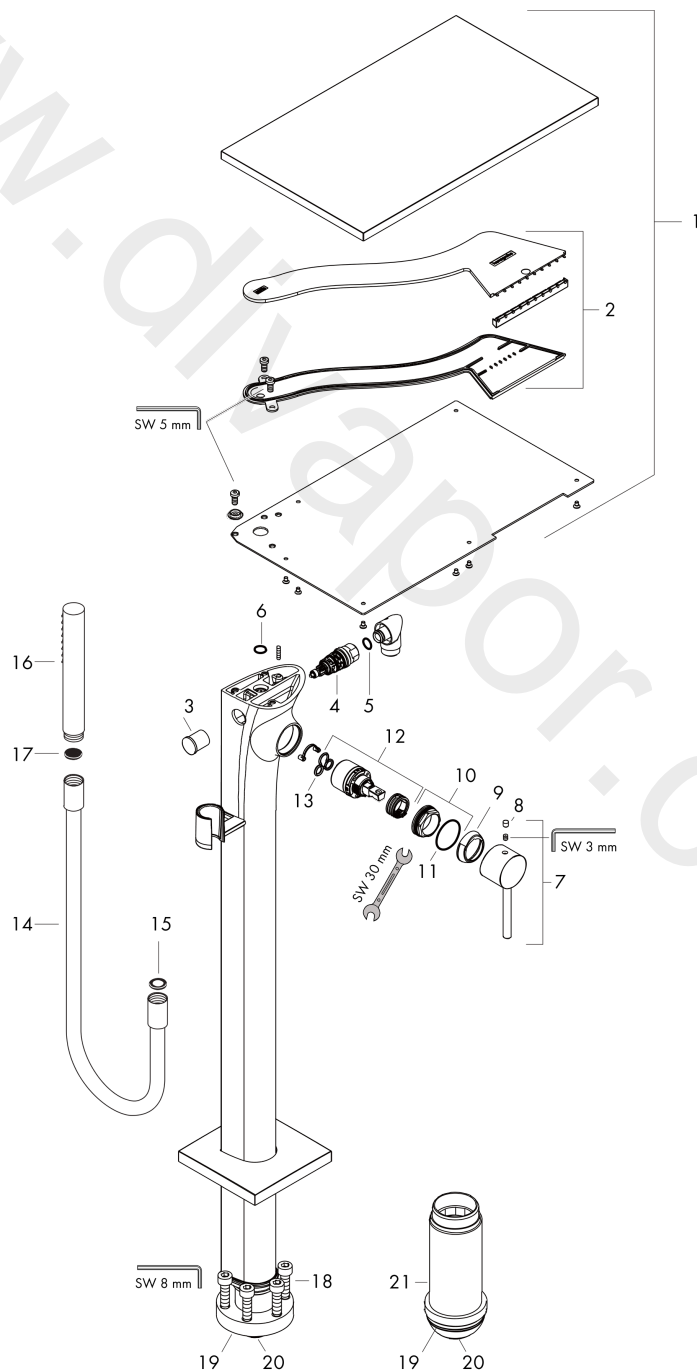

AXOR Massaud
Single lever bath mixer floor-standing
 Finish: **Brushed Gold Optic** Article Number: **18450250**

product features

- consists of: single lever bath mixer floor standing, baton hand shower, shower hose, shower holder
- 2 functions
- projection: 248 mm
- spray type mixer: wide flood jet
- spray type hand shower: Rain, Mono
- maximum flow rate at 3 bar: 17 l/min
- flow rate for bath spout at 3 bar: 17 l/min
- flow rate of hand shower at 3 bar: 14 l/min
- ceramic cartridge
- temperature limitation adjustable
- diverter with automatic resetting
- non-return valve
- connection dimension: DN15
- connection type: basic set
- deck mounted
- min. operating pressure: 1 bar
- max. operating pressure: 10 bar

Installation examples

AXOR Massaud
Single lever bath mixer floor-standing
Finish: **Brushed Gold Optic** Article Number: **18450250**

Exploded Drawing

Year of production: >05/20

AXOR Massaud
Single lever bath mixer floor-standing
 Finish: **Brushed Gold Optic** Article Number: **18450250**

Spare part list

Year of production: >05/20

Pos.		Article Number	Price	PU
1	plate for spout	98704990	£ 1.800,00	1
2	spray former	97447000	£ 79,00	1
3	diverter knob	98705990	£ 118,50	1
4	selector assy	94077000	£ 43,00	1
5	O-ring 10x2	98170000	£ 3,30	1
6	O-ring 12x2	98214000	£ 3,30	1
7	handle	18493990	£ 144,00	1
8	screw cover	96762000	£ 3,30	1
9	flange	96763990	£ 13,50	1
10	O-ring 33x2	98154000	£ 3,30	1
11	nut	97209000	£ 16,10	1
12	cartridge, assy	92730000	£ 35,00	1
13	seal	95008000	£ 9,00	1
14	shower hose 1,25 m	28282990	£ 100,44	1
15	seal	98058000	£ 3,30	1
16	handshower	28532990	£ 334,44	1
17	filter packing	94246000	£ 3,30	1
18	hexagon socket screw M10x35	97670000	£ 16,10	1
19	O-ring 44x2,5	98162000	£ 3,30	1
20	O-ring 29x2	98391000	£ 3,30	1
21	extension set 60 mm	97686000	£ 320,00	1
a	concealed item	10452180	£ 575,00	1
b	diverter fixing device	97211000	£ 3,30	1