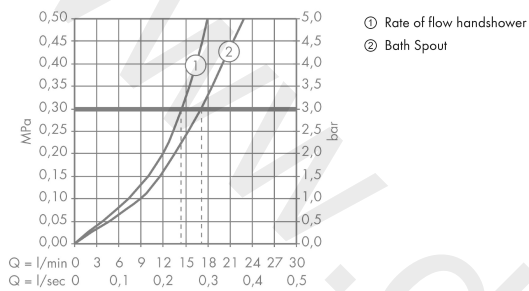

AXOR Massaud
Single lever bath mixer floor-standing
Finish: **Brushed Gold Optic**   Article Number: **18450250**

Flowchart