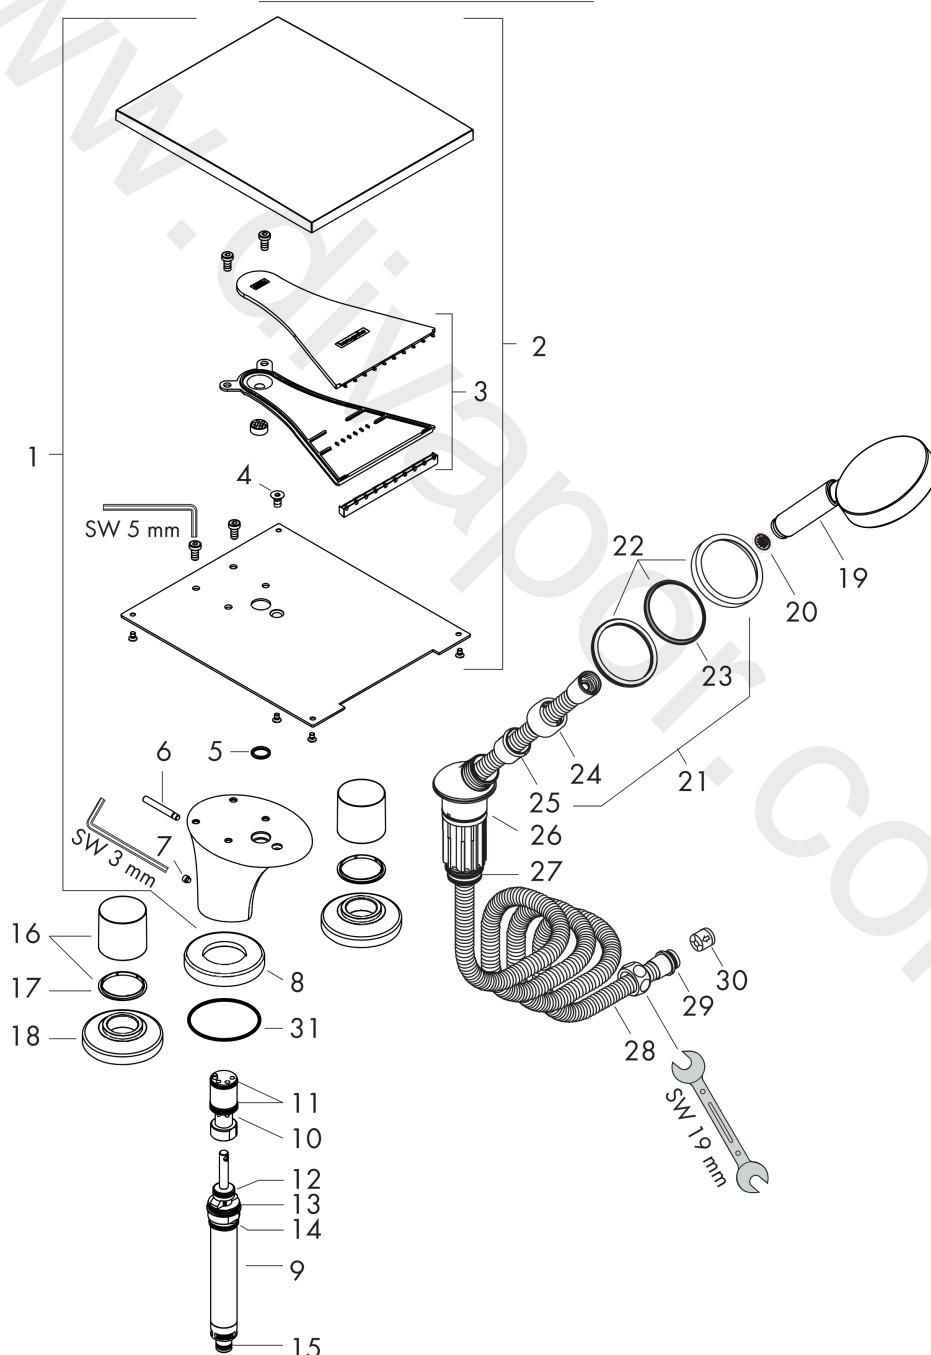

AXOR Massaud
4-hole rim mounted bath mixer
 Surfaces: Article Number: **18440000**

Exploded Drawing

Year of production: **07/06 - 05/13**

AXOR Massaud
4-hole rim mounted bath mixer
 Surfaces: Article Number: **18440000**

Spare part list

Year of production: **07/06 - 05/13**

Pos.		Article Number	Price	PU
1	spout cpl.	98957000	£ 830,00	1
2	plate for spout	98706000	£ 585,00	1
3	spray former	97448000	£ 96,00	1
4	screw	92137000	£ 6,10	1
5	O-ring 13x2	98128000	£ 3,30	1
6	diverter knob	98707000	£ 25,00	1
7	hollow set screw M6x6	97660000	£ 3,30	1
8	escutcheon Ø 70 mm	97779000	£ 79,00	1
9	selector assy	96775000	£ 79,00	1
10	guide tube	92214000	£ 51,00	1
11	O-ring 21x1,5	98219000	£ 3,30	1
12	O-Ring 14x2,5	98189000	£ 3,30	1
13	O-Ring 23x2,5	98183000	£ 3,30	1
14	O-Ring 22x2	98185000	£ 3,30	1
15	O-ring 9x2,25	98121000	£ 3,30	1
16	handle	18098000	£ 79,00	1
17	set of color-rings cold / hot water	98698000	£ 9,00	1
18	escutcheon Ø 70 mm	98708000	£ 79,00	1
19	handshower	26050000	£ 138,00	1
20	filter packing	94246000	£ 3,30	1
21	shower holder, assy	96433000	£ 110,00	1
22	escutcheon for shower holder	96237000	£ 43,00	1
23	escutcheon chuck	97105000	£ 9,00	1
24	nut	97584000	£ 16,10	1
25	insert for shower holder	96942000	£ 13,30	1
26	O-ring 38x2	98396000	£ 3,30	1
27	O-Ring 28x2	98194000	£ 3,30	1
28	shower hose 2,00 m	94148000	£ 79,00	1
29	O-ring 11x2	98127000	£ 3,30	1
30	set of non return valves DW 15	94074000	£ 16,10	1
31	O-ring 58x3	98202000	£ 3,30	1
a	SECUFLEX hose + long hose (max. extension 1,40 m)	94109000	£ 445,00	1
b	concealed item	13444180	£ 1.270,00	1
c	hose brake	98656000	£ 20,50	1

AXOR Massaud
4-hole rim mounted bath mixer
Surfaces: Article Number: **18440000**

Spare part list

Year of production: **07/06 - 05/13**

Pos.		Article Number	Price	PU
d	spray former (special 8°)	95492000	£ 25,00	1