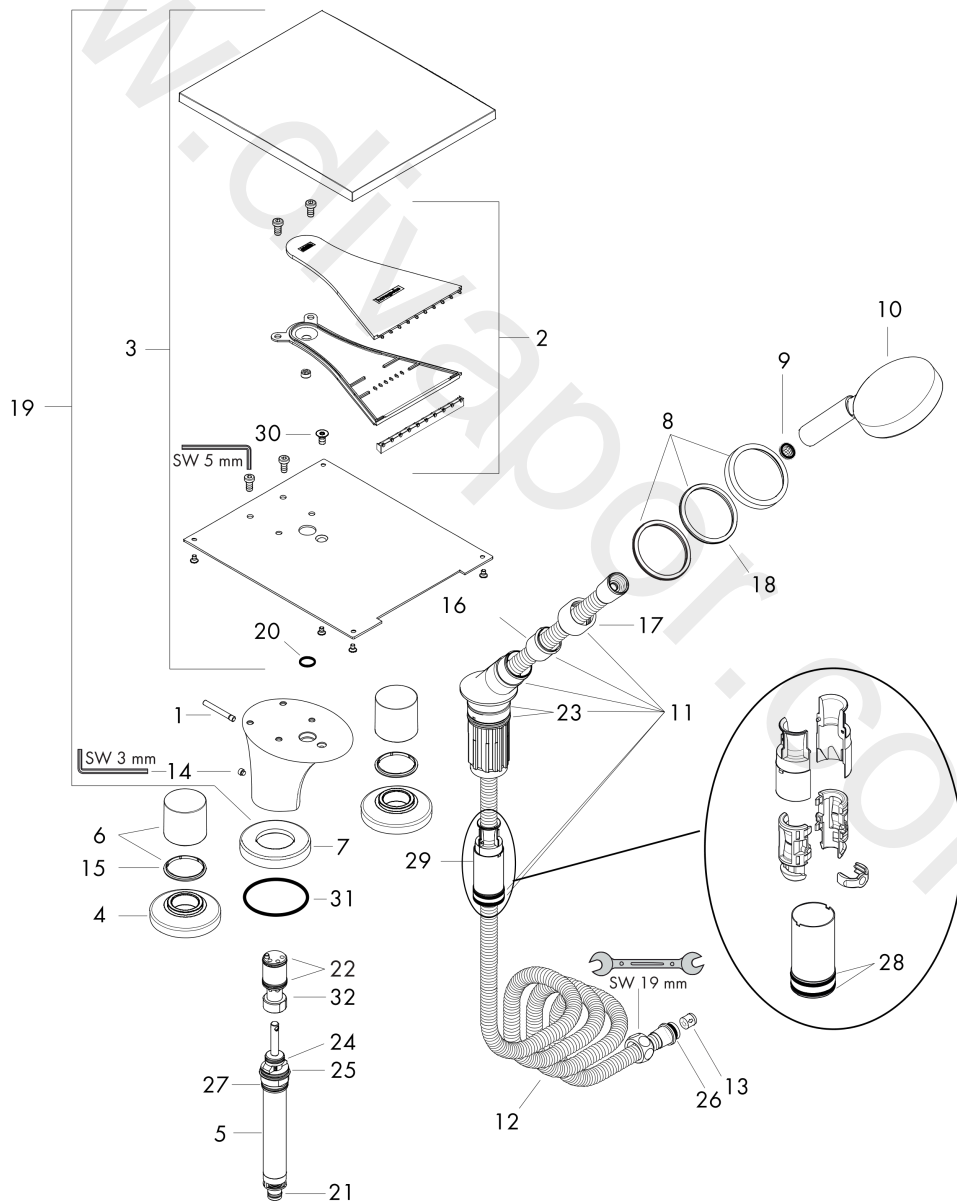

**AXOR Massaud**  
**4-hole rim mounted bath mixer**  
 Surfaces: Article Number: **18440000**

## Exploded Drawing

Year of production: **06/13 - 12/16**

**AXOR Massaud**  
**4-hole rim mounted bath mixer**  
 Surfaces: Article Number: **18440000**

## Spare part list

Year of production: **06/13 - 12/16**

Pos.		Article Number	Price	PU
1	diverter knob	98707000	£ 25,00	1
2	spray former	97448000	£ 96,00	1
3	plate for spout	98706000	£ 585,00	1
4	escutcheon Ø 70 mm	98708000	£ 79,00	1
5	selector assy	96775000	£ 79,00	1
6	handle	18098000	£ 79,00	1
7	escutcheon Ø 70 mm	97779000	£ 79,00	1
8	escutcheon for shower holder	96237000	£ 43,00	1
9	filter packing	94246000	£ 3,30	1
10	handshower	26050000	£ 138,00	1
11	shower holder, assy	95996000	£ 137,00	1
12	shower hose 2,00 m	94148000	£ 79,00	1
13	set of non return valves DW 15	94074000	£ 16,10	1
14	hollow set screw M6x6	97660000	£ 3,30	1
15	set of color-rings cold / hot water	98698000	£ 9,00	1
16	insert for shower holder	96942000	£ 13,30	1
17	nut	97584000	£ 16,10	1
18	escutcheon chuck	97105000	£ 9,00	1
19	spout cpl.	98957000	£ 830,00	1
20	O-ring 12x2	98214000	£ 3,30	1
21	O-ring 9x2,25	98121000	£ 3,30	1
22	O-ring 21x1,5	98219000	£ 3,30	1
23	O-ring 38x2	98396000	£ 3,30	1
24	O-Ring 14x2,5	98189000	£ 3,30	1
25	O-Ring 23x2,5	98183000	£ 3,30	1
26	O-ring 11x2	98127000	£ 3,30	1
27	O-Ring 22x2	98185000	£ 3,30	1
28	O-Ring 28x2	98194000	£ 3,30	1
29	hose brake	98656000	£ 20,50	1
30	screw	92137000	£ 6,10	1
31	O-ring 58x3	98202000	£ 3,30	1
32	guide tube	92214000	£ 51,00	1
a	SECUFLEX hose + long hose (max. extension 1,40 m)	94109000	£ 445,00	1
b	concealed item	13444180	£ 1.270,00	1