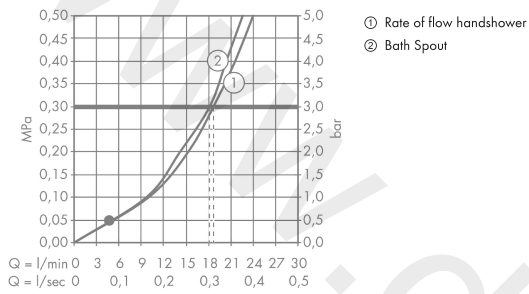

AXOR Massaud

4-hole rim mounted bath mixer

Finish: **Chrome** Article Number: **18440000**

product features

- consists of: 4-hole rim mounted bath mixer, hand shower, shower hose, shower holder
- 2 functions
- projection: 206 mm
- spray type mixer: wide flood jet
- spray type hand shower: Rain, RainAir, WhirlAir
- maximum pull-out length of hand shower: 1.10 m
- maximum flow rate at 3 bar: 19 l/min
- flow rate for bath spout at 3 bar: 18 l/min
- flow rate of hand shower at 3 bar: 19 l/min
- ceramic valves hot/ cold 180°
- diverter with automatic resetting
- non-return valve
- connection dimension: DN15
- connection type: basic set
- suitable for installation on bath rim
- min. operating pressure: 1 bar
- max. operating pressure: 10 bar

Article Details

Price excl. VAT

2.166,67 £

Technology

Product image

Scale drawing

AXOR Massaud
4-hole rim mounted bath mixer
 Finish: **Chrome** Article Number: **18440000**

Flowchart