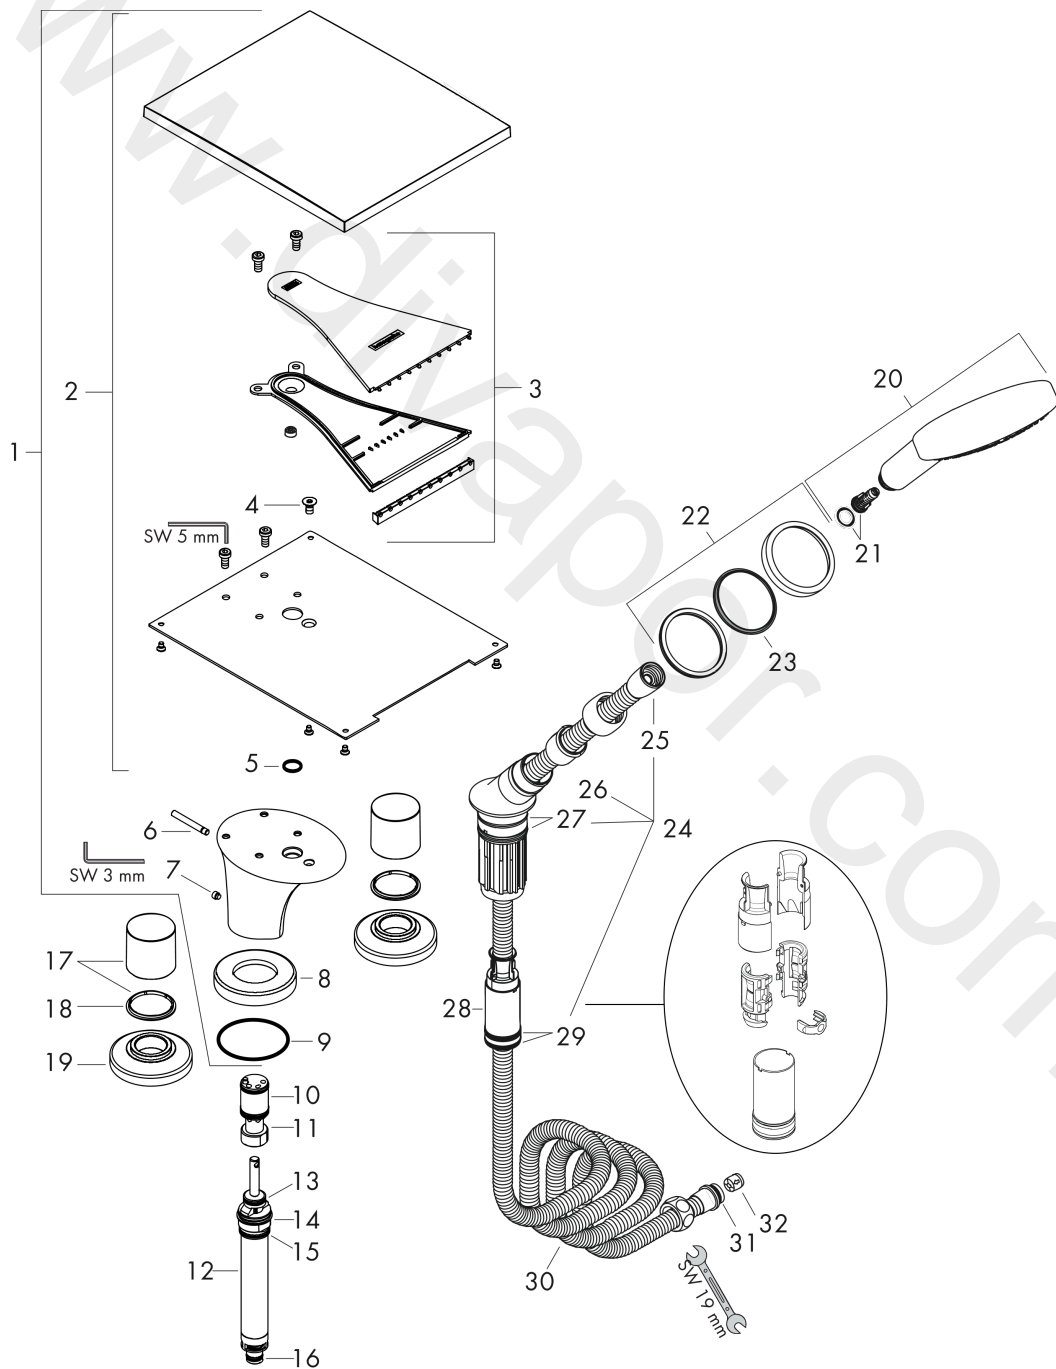

AXOR Massaud
4-hole rim mounted bath mixer
Finish: **Chrome** Article Number: **18440000**

Exploded Drawing

Year of production: >01/17

AXOR Massaud
4-hole rim mounted bath mixer
Finish: **Chrome** Article Number: **18440000**

Spare part list

Year of production: >01/17

Pos.		Article Number	Price	PU
1	spout cpl.	98957000	£ 830,00	1
2	plate for spout	98706000	£ 585,00	1
3	spray former	97448000	£ 96,00	1
4	screw	92137000	£ 6,10	1
5	O-ring 12x2	98214000	£ 3,30	1
6	diverter knob	98707000	£ 25,00	1
7	hollow set screw M6x6	97660000	£ 3,30	1
8	escutcheon Ø 70 mm	97779000	£ 79,00	1
9	O-ring 58x3	98202000	£ 3,30	1
10	O-ring 21x1,5	98219000	£ 3,30	1
11	guide tube	92214000	£ 51,00	1
12	selector assy	96775000	£ 79,00	1
13	O-Ring 14x2,5	98189000	£ 3,30	1
14	O-Ring 23x2,5	98183000	£ 3,30	1
15	O-Ring 22x2	98185000	£ 3,30	1
16	O-ring 9x2,25	98121000	£ 3,30	1
17	handle	18098000	£ 79,00	1
18	set of color-rings cold / hot water	98698000	£ 9,00	1
19	escutcheon Ø 70 mm	98708000	£ 79,00	1
20	handshower	26050000	£ 138,00	1
21	filter insert	97708000	£ 6,10	1
22	escutcheon for shower holder	96237000	£ 43,00	1
23	escutcheon chuck	97105000	£ 9,00	1
24	shower holder, assy	95996000	£ 137,00	1
25	nut	97584000	£ 16,10	1
26	insert for shower holder	96942000	£ 13,30	1
27	O-ring 38x2	98396000	£ 3,30	1
28	hose brake	98656000	£ 20,50	1
29	O-Ring 28x2	98194000	£ 3,30	1
30	shower hose 2,00 m	94148000	£ 79,00	1
31	O-ring 11x2	98127000	£ 3,30	1
32	set of non return valves DW 15	94074000	£ 16,10	1
a	SECUFLEX hose + long hose (max. extension 1,40 m)	94109000	£ 445,00	1
b	concealed item	13444180	£ 1.270,00	1