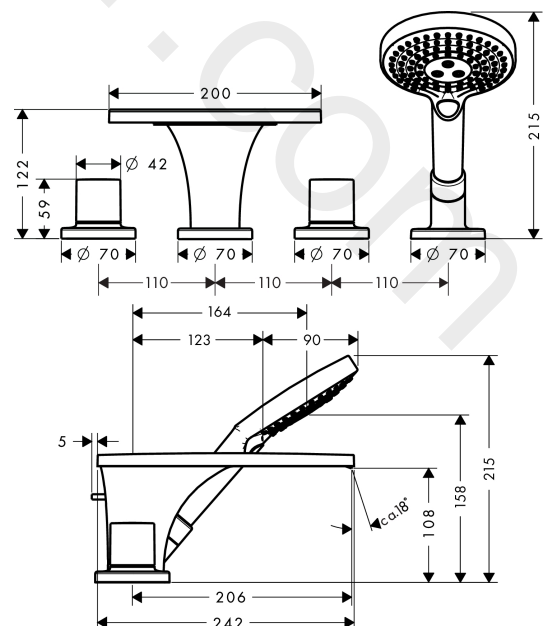

Scale drawing