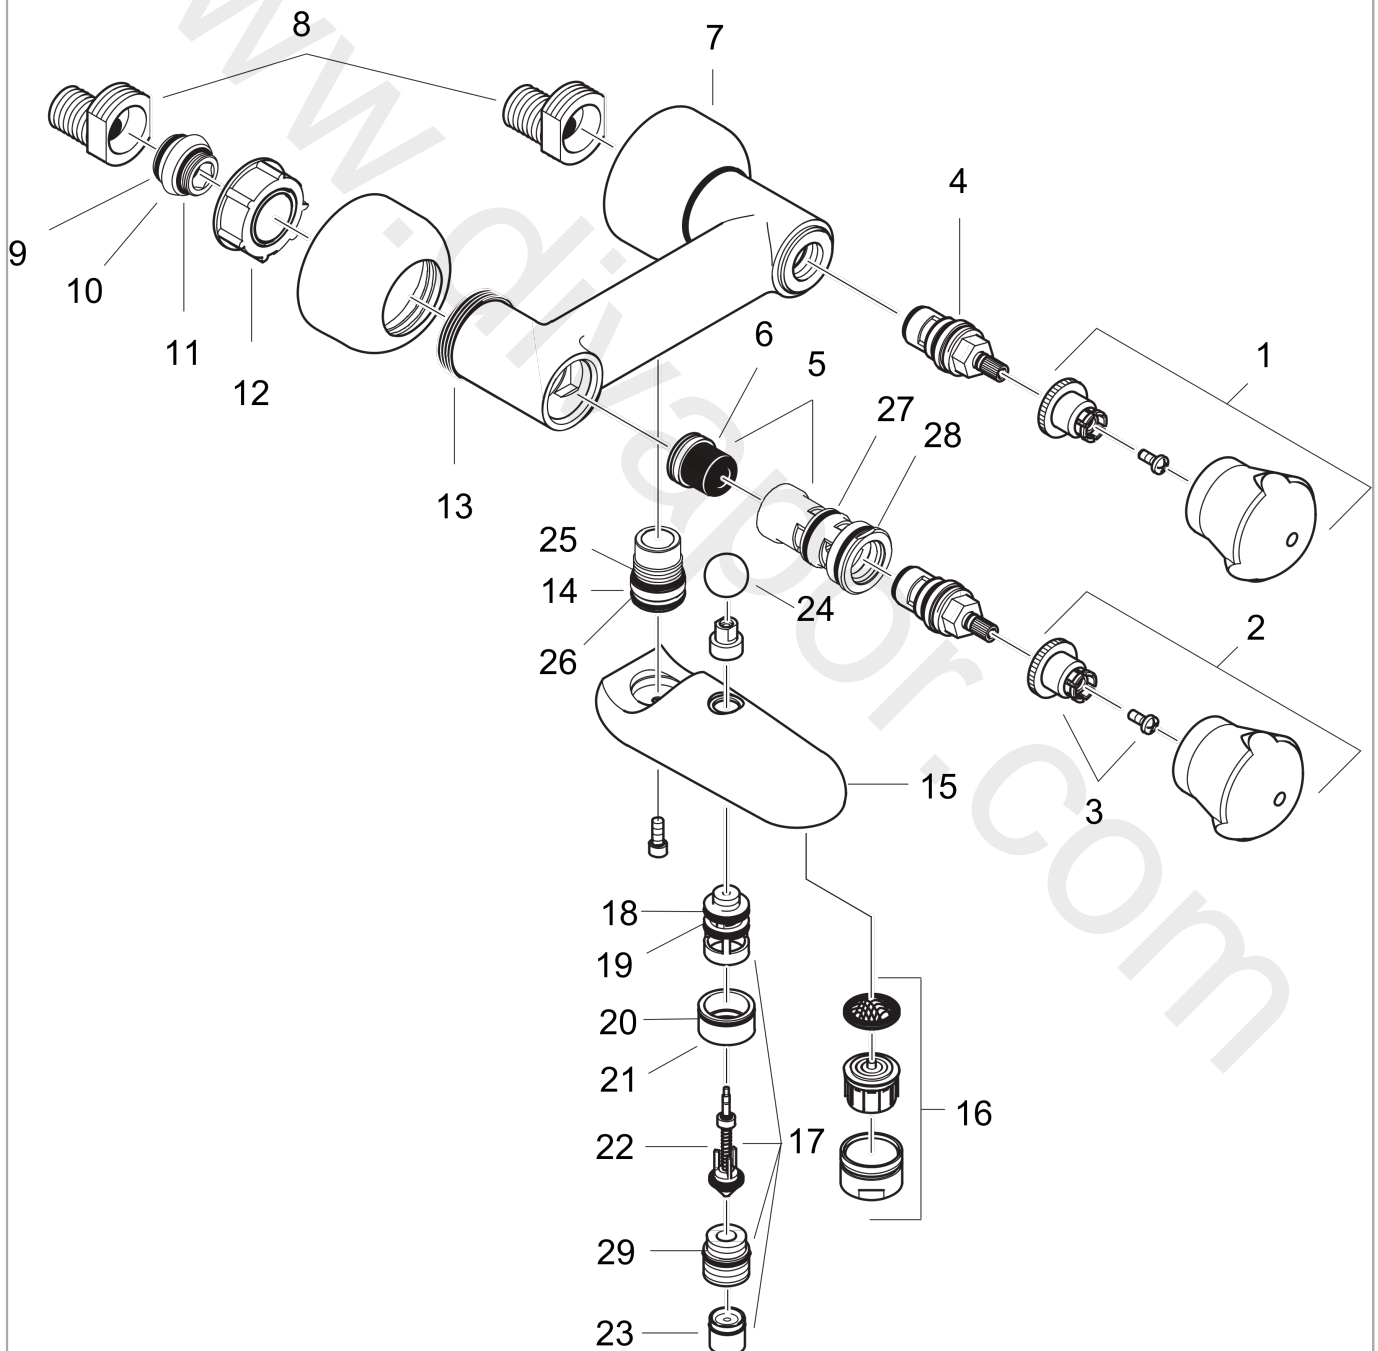

AXOR Mondaro
Two Handle Bath/Shower Mixer G ½
Surfaces: Article Number: **18430010**

Exploded Drawing

Year of production: **08/93 - 09/04**

AXOR Mondaro

Two Handle Bath/Shower Mixer G ½

Surfaces: Article Number: **18430010**

Spare part list

Year of production: **08/93 - 09/04**

Pos.		Article Number	Price	PU
1	handle for cold water	18291000	-	1
2	handle for hot water	18292090	£ 173,00	1
3	handle fixing set	94184000	£ 6,10	1
4	shut off unit	94149000	£ 35,00	1
5	adapter for shut off unit	97254000	£ 64,00	1
6	noise reduction	94073000	£ 25,00	1
7	escutcheon Ø 68 mm	96428000	£ 16,10	1
8	ball S - unions	13989000	£ 43,00	1
9	O-ring 20x2,5	92602000	£ 6,10	1
10	connecting thread	97233000	£ 20,50	1
11	O-ring 17x1,5	98137000	£ 3,30	1
12	sleeve nut	97528000	£ 9,00	1
13	plastic thread	97751000	£ 6,10	1
14	adapter for spout	97255000	£ 20,50	1
15	spout with selector, mousseur	92440000	£ 275,00	1
16	aerator M28x1 (25 l/min)	13485990	£ 79,00	1
17	selector assy	94121000	£ 79,00	1
18	O-ring 15x2	98163000	£ 3,30	1
19	O-ring 16x2	98133000	£ 3,30	1
20	O-Ring 22x2	98185000	£ 3,30	1
21	cover	97256000	£ 43,00	1
22	selector	94103000	£ 51,00	1
23	set of non return valves DW 15	94074000	£ 16,10	1
24	diverter knob	94102990	£ 64,00	1
a	ball s-unions 120 - 180 mm	13988000	£ 137,00	1