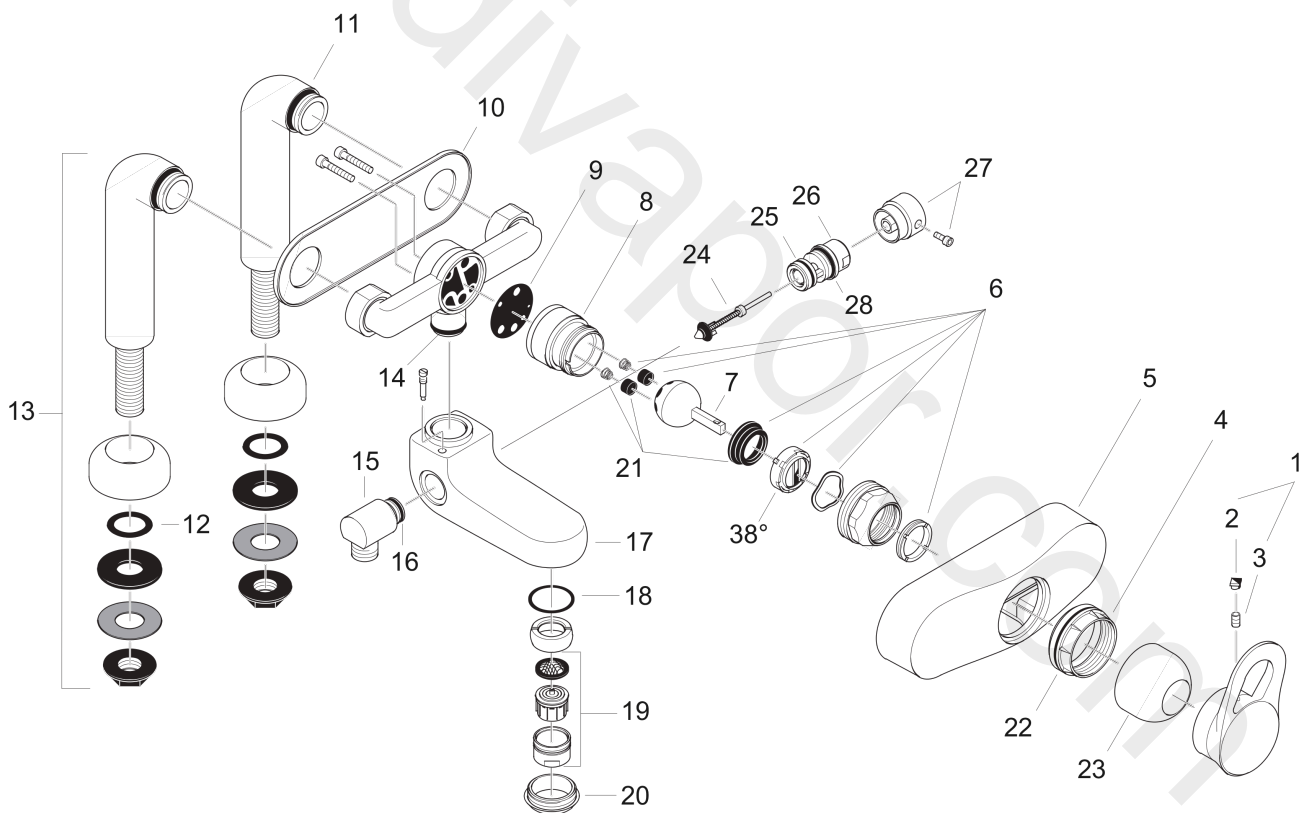

AXOR Mondaro
Single lever bath mixer rim-mounted
Surfaces: Article Number: **18420880**

Exploded Drawing

Year of production: **08/93 - 11/98**

AXOR Mondaro
Single lever bath mixer rim-mounted
 Surfaces: Article Number: **18420880**

Spare part list

Year of production: **08/93 - 11/98**

Pos.		Article Number	Price	PU
1	handle	18491880	£ 173,00	1
2	screw cover	94063880	£ 9,00	1
3	hollow set screw M6x10 DIN 916	96029000	£ 3,30	1
4	nut	96463000	-	1
5	escutcheon	94200880	-	1
6	service set with service tool	13952000	£ 43,00	1
7	mixer ball	13964000	£ 51,00	1
8	mixing body	96040000	£ 51,00	1
9	washer	13472000	-	1
10	rear wall	96039880	-	1
11	O-ring 29x2,5	98427000	£ 3,30	1
12	O-ring 26x4	92191000	-	1
13	pillar union	92470880	-	1
14	O-ring 20x2,5	92602000	£ 6,10	1
15	hose connection angel	96033880	£ 64,00	1
16	O-ring 15x2,5	98131000	£ 3,30	1
17	spout with selector, mousseur	92410880	£ 585,00	1
18	O-ring 32,5x2,2	94485000	£ 6,10	1
19	aerator M28x1 (25 l/min)	13485000	£ 20,50	1
20	nut	96438000	£ 13,30	1
21	service set without service tool	98804000	£ 35,00	1
22	O-Ring 50x2	98187000	£ 3,30	1
23	flange	94261880	£ 51,00	1
24	selector assy	94056000	-	1
25	O-ring 18x2,5	98139000	£ 3,30	1
26	guide nipple	96036880	£ 43,00	1
27	diverter knob cpl.	13471880	£ 25,00	1
28	O-ring 21x2,5	98211000	£ 3,30	1