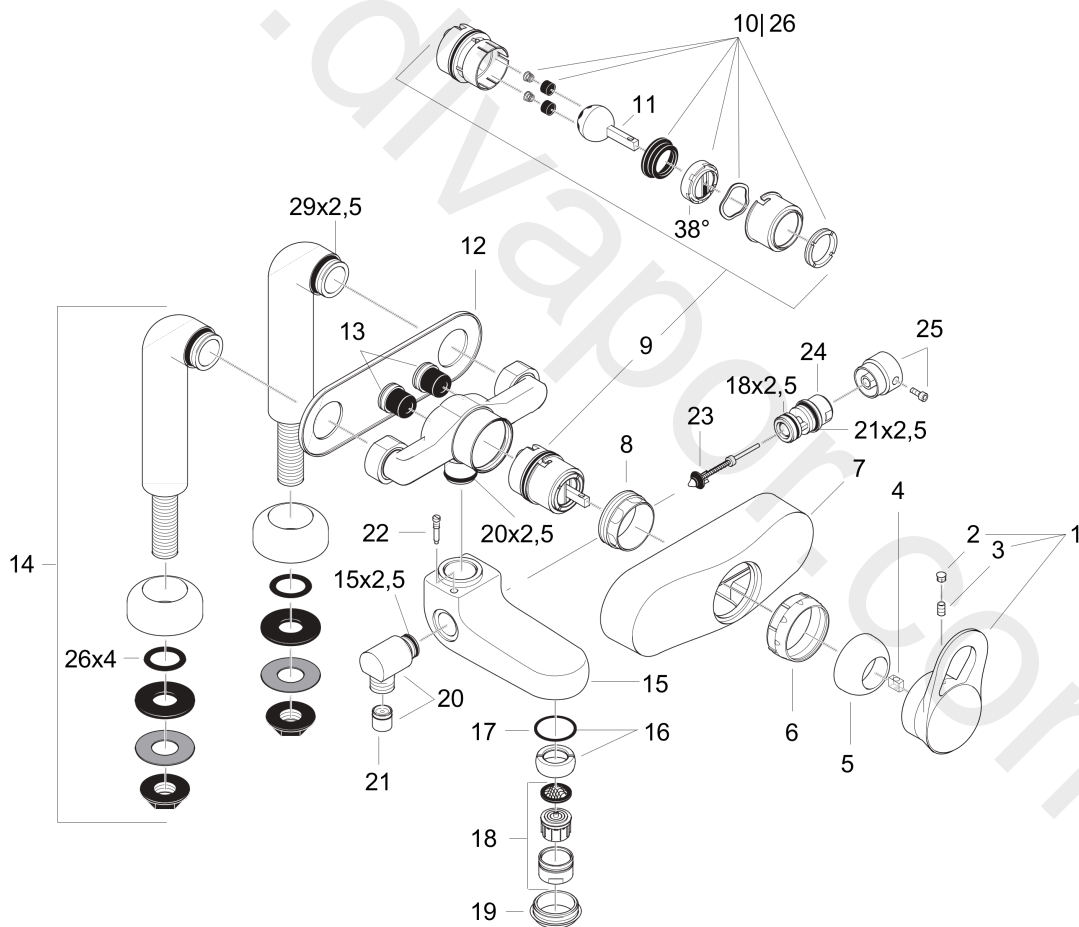

AXOR Mondaro
Single lever bath mixer rim-mounted
 Surfaces: Article Number: **18420880**

Exploded Drawing

Year of production: **11/98 - 03/01**

AXOR Mondaro
Single lever bath mixer rim-mounted
 Surfaces: Article Number: **18420880**

Spare part list

Year of production: **11/98 - 03/01**

Pos.		Article Number	Price	PU
1	handle	18491880	£ 173,00	1
2	screw cover	94063880	£ 9,00	1
3	hollow set screw M6x10 DIN 916	96029000	£ 3,30	1
4	seal	97531000	£ 3,30	1
5	flange	94261880	£ 51,00	1
6	nut	96426000	£ 6,10	1
7	escutcheon	94200880	-	1
8	nut	94106000	£ 35,00	1
9	cartridge, assy	14096000	£ 110,00	1
10	service set with service tool	13952000	£ 43,00	1
11	mixer ball	13964000	£ 51,00	1
12	rear wall	96039880	-	1
13	noise reduction with screw	98721000	£ 35,00	1
14	pillar union	92470880	-	1
15	spout with selector, mousseur	92410880	£ 585,00	1
16	ball joint	97526000	£ 16,10	1
17	O-ring 32,5x2,2	94485000	£ 6,10	1
18	aerator M28x1 (25 l/min)	13485000	£ 20,50	1
19	nut	96438000	£ 13,30	1
20	hose connection angel	96033880	£ 64,00	1
21	set of non return valves DW 15	94074000	£ 16,10	1
22	screw M5 x 24	97555000	£ 3,30	1
23	selector assy	94056000	-	1
24	guide nipple	96036880	£ 43,00	1
25	diverter knob cpl.	13471880	£ 25,00	1
26	service set without service tool	98804000	£ 35,00	1