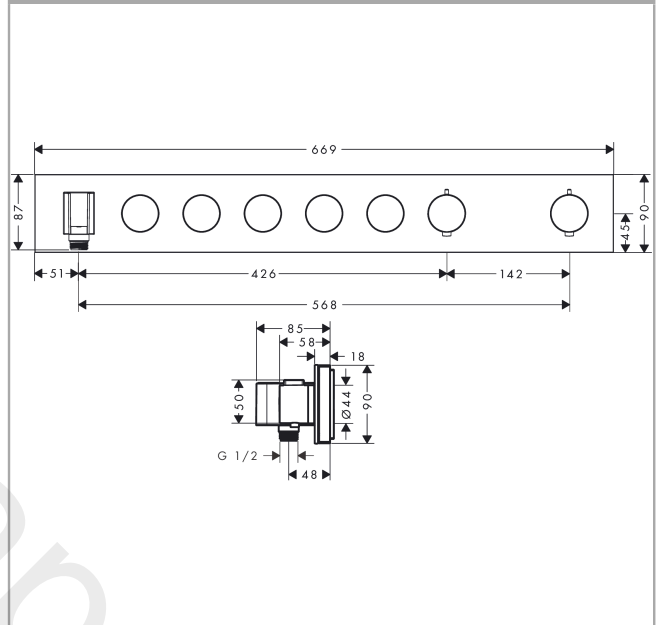

## product features

- consists of: Thermostatic module, shower holder
- 5 functions
- thermostat cartridge, Start/stop valve to operate the functions
- depending on volume flow and installation situation approx. 50% flow rate reduction and integrated shut off function
- Select push-button on/off control for 5 outlets
- simultaneous use of several outlets
- maximum flow rate at 3 bar: 26 l/min
- min. operating pressure: 1 bar
- max. operating pressure: 10 bar
- safety stop at 40 °C
- temperature limitation adjustable
- for shower hoses with a conical nut
- Thermostat is delivered with buttons hand shower, Mono, PowderRain inside, PowderRain outside, overhead shower
- connection type: basic set
- WRAS 2207061
- WRAS 2207061 - Approval letter 2207061

## Technology

**AXOR ShowerSolutions**  
**Thermostatic module Select 670/90 for concealed installation for 5 functions**  
Finish: **Brushed Nickel** Article Number: **18358820**

Product image

Scale drawing