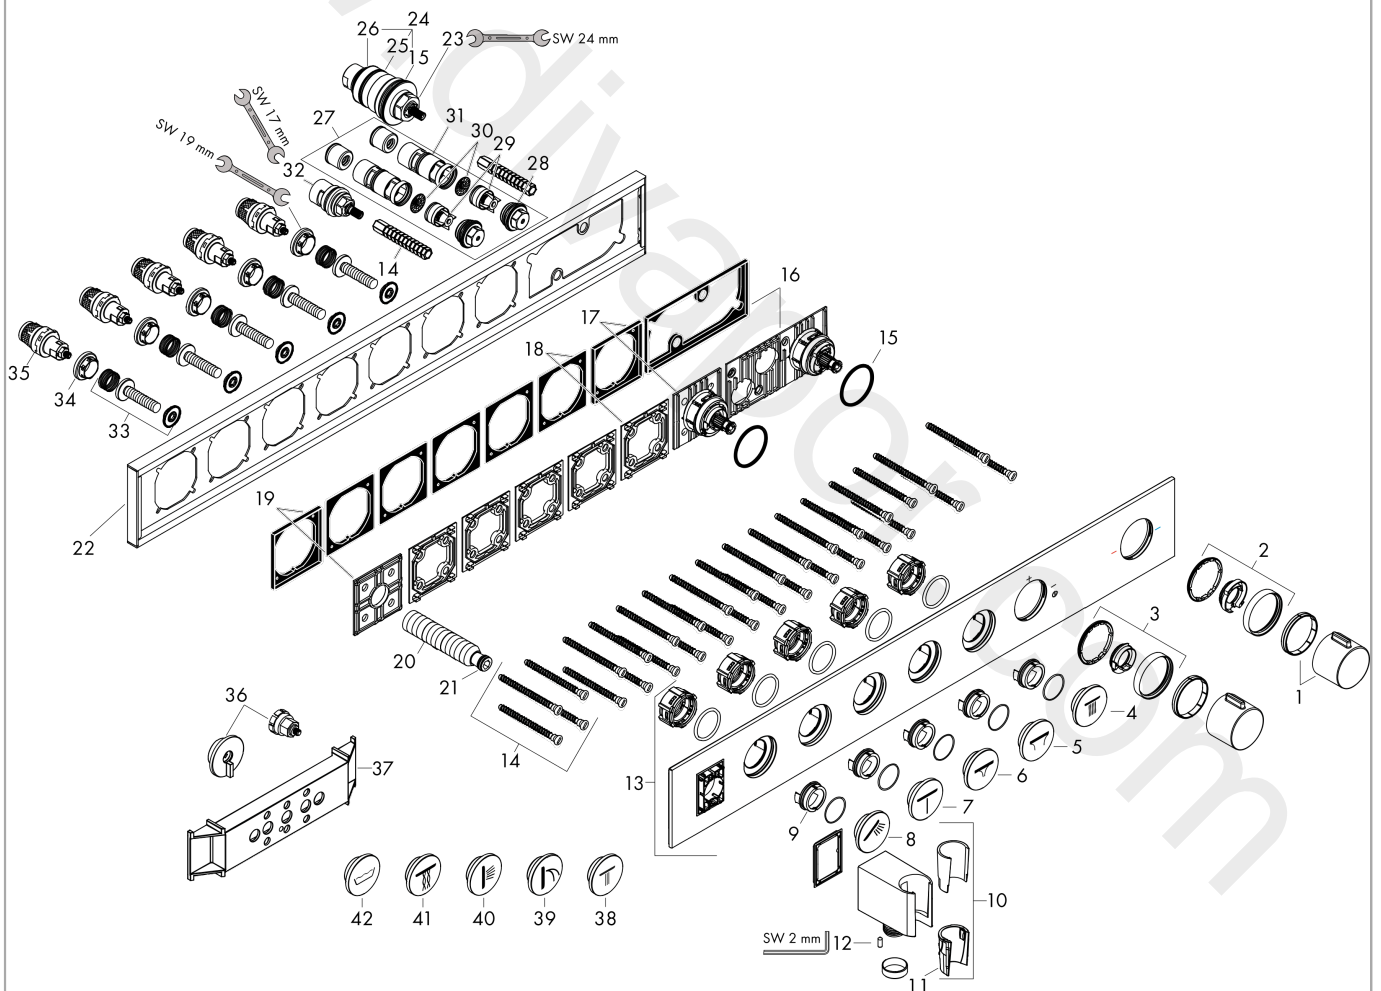

AXOR ShowerSolutions
Thermostatic module Select 670/90 for concealed installation for 5 functions
Finish: **Brushed Nickel**   Article Number: **18358820**

Exploded Drawing

Year of production: >05/18

AXOR ShowerSolutions

Thermostatic module Select 670/90 for concealed installation for 5 functions

Finish: **Brushed Nickel** Article Number: **18358820**

Spare part list

Year of production: >05/18

Pos.		Article Number	Price	PU
1	handle	93313820	£ 118,00	1
2	safety set	93337820	£ 51,00	1
3	safety set	93338820	£ 38,00	1
4	symbol head shower	93308820	£ 96,00	1
5	symbol PowderRain outside	93312820	£ 96,00	1
6	symbol PowderRain inside	93311820	£ 96,00	1
7	symbol Mono	93310820	£ 96,00	1
8	symbol handshower	93307820	£ 96,00	1
9	shower holder, assy	93114820	£ 163,00	1
10	adapter for symbol	93398000	£ 9,00	1
11	hollow set screw M4x8	97669000	£ 3,30	1
12	cover	93325820	£ 1.250,00	1
13	mounting kit	93102000	£ 25,00	1
14	O-ring 38x2,5	98198000	£ 6,10	1
15	adapter for handle	93109000	£ 25,00	1
16	adapter for handle	93315000	£ 51,00	1
17	support element	93330000	£ 20,50	1
18	support element	93314000	£ 25,00	1
19	connecting thread G½	98933000	£ 64,00	1
20	O-ring 11x2	98127000	£ 3,30	1
21	escutcheon	93329820	£ 1.250,00	1
22	thermostat cartridge	96633000	£ 137,00	1
23	sealing set	96636000	£ 51,00	1
24	O-ring 34x2	98383000	£ 6,10	1
25	O-ring 26x2	98147000	£ 3,30	1
26	service unit	93406000	£ 96,00	1
27	O-ring 20x2	98165000	£ 3,30	1
28	non return valve	96655000	£ 13,30	1
29	filter	97367000	£ 9,00	1
30	O-ring 20x1,5	98197000	£ 3,30	1
31	shut off unit	98536000	£ 79,00	1
32	Select-adapter	93103000	£ 25,00	1
33	nut	98368000	£ 13,30	1
34	shut off unit	95758000	£ 110,00	1