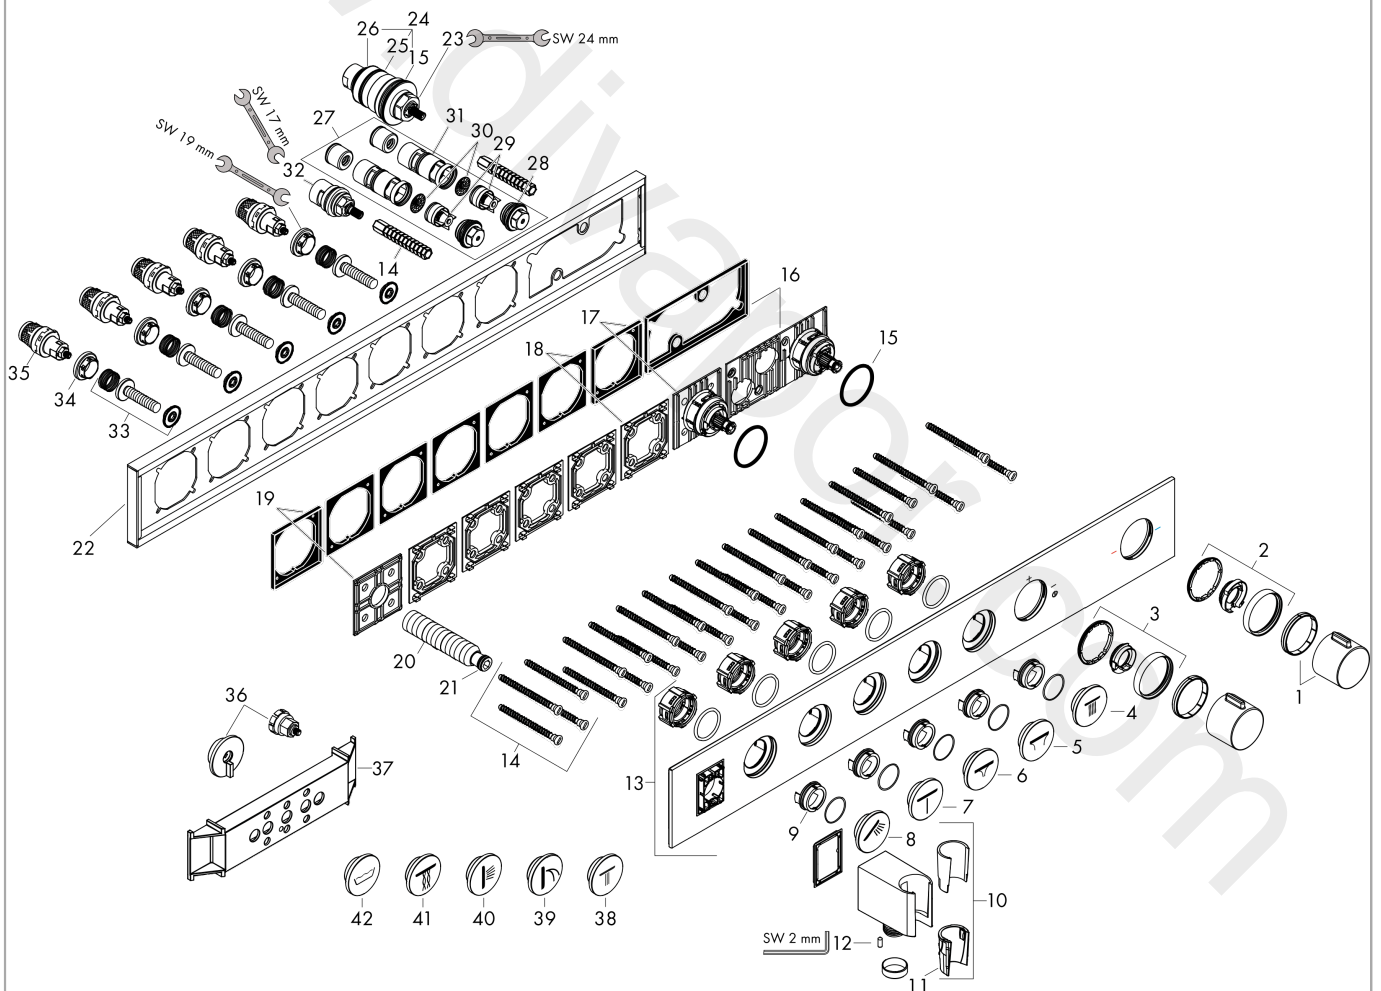

AXOR ShowerSolutions
Thermostatic module Select 670/90 for concealed installation for 5 functions
Finish: **Chrome** Article Number: **18358000**

Exploded Drawing

Year of production: >01/18

AXOR ShowerSolutions
Thermostatic module Select 670/90 for concealed installation for 5 functions
Finish: **Chrome** Article Number: **18358000**

Spare part list

Year of production: >01/18

Pos.		Article Number	Price	PU
1	handle	93313000	£ 79,00	1
2	safety set	93337000	£ 35,00	1
3	safety set	93338000	£ 25,00	1
4	symbol head shower	93308000	£ 64,00	1
5	symbol PowderRain outside	93312000	£ 64,00	1
6	symbol PowderRain inside	93311000	£ 64,00	1
7	symbol Mono	93310000	£ 64,00	1
8	symbol handshower	93307000	£ 64,00	1
9	adapter for symbol	93398000	£ 9,00	1
10	shower holder, assy	93114000	£ 110,00	1
11	guide (conical)	94163000	£ 9,00	1
12	hollow set screw M4x8	97669000	£ 3,30	1
13	cover	93325000	£ 830,00	1
14	mounting kit	93102000	£ 25,00	1
15	O-ring 38x2,5	98198000	£ 6,10	1
16	adapter for handle	93109000	£ 25,00	1
17	adapter for handle	93315000	£ 51,00	1
18	support element	93330000	£ 20,50	1
19	support element	93314000	£ 25,00	1
20	connecting thread G½	93830000	£ 51,00	1
21	O-ring 11x2	98127000	£ 3,30	1
22	escutcheon	93329000	£ 830,00	1
23	thermostat cartridge	96633000	£ 137,00	1
24	sealing set	96636000	£ 51,00	1
25	O-ring 34x2	98383000	£ 6,10	1
26	O-ring 26x2	98147000	£ 3,30	1
27	service unit	93406000	£ 96,00	1
28	O-ring 20x2	98165000	£ 3,30	1
29	non return valve	96655000	£ 13,30	1
30	filter	97367000	£ 9,00	1
31	O-ring 20x1,5	98197000	£ 3,30	1
32	shut off unit	98536000	£ 79,00	1
33	Select-adapter	93103000	£ 25,00	1
34	nut	98368000	£ 13,30	1