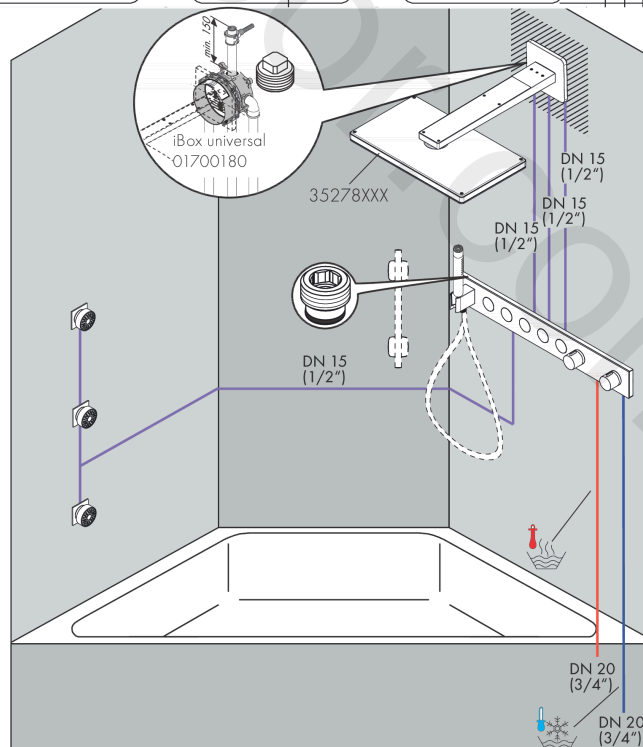

AXOR ShowerSolutions
Thermostatic module Select 670/90 for concealed installation for 5 functions
Finish: **Chrome** Article Number: **18358000**

Installation examples

AXOR Select
1831318X/18358XXX