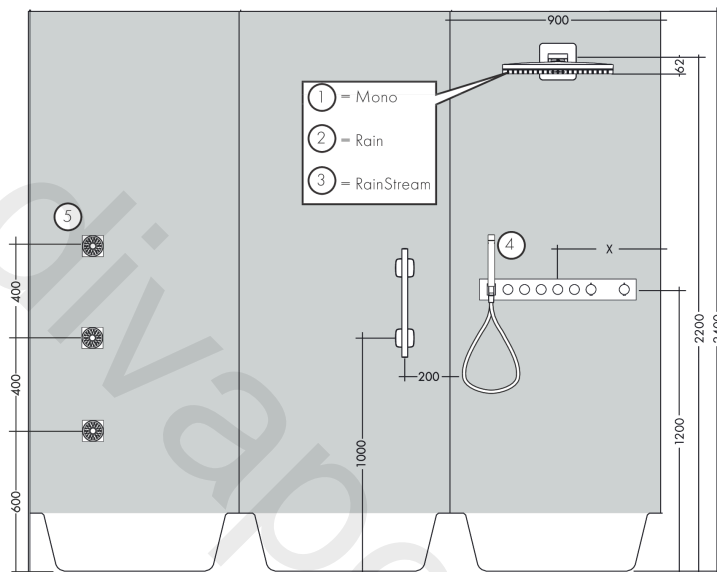

AXOR ShowerSolutions
Thermostatic module Select 670/90 for concealed installation for 5 functions
Finish: **Chrome** Article Number: **18358000**

Installation examples

AXOR Select
1831318X/18358XXX