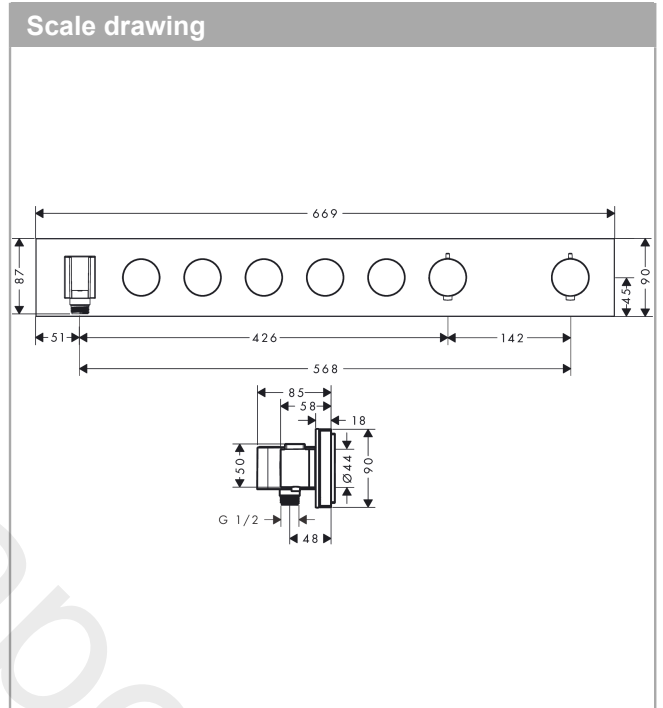

## AXOR ShowerSolutions

Thermostatic module Select 670/90 for concealed installation for 5 functions

Finish: **Chrome** Article Number: **18358000**

Product image

Scale drawing

**AXOR ShowerSolutions**  
**Thermostatic module Select 670/90 for concealed installation for 5 functions**  
 Finish: **Chrome** Article Number: **18358000**