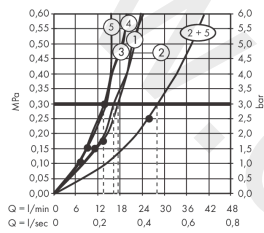

AXOR ShowerSolutions
Thermostatic module Select 670/90 for concealed installation for 5 functions
Finish: **Chrome** Article Number: **18358000**

Installation examples

AXOR Select
1831318X/18358XXX