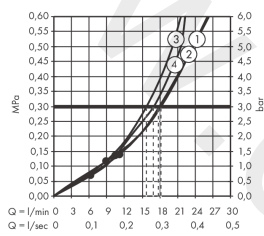

AXOR ShowerSolutions
Thermostatic module Select 600/90 for concealed installation for 4 functions
Finish: **Chrome** Article Number: **18357000**

Installation examples

AXOR Select
1831218X/18357XXX