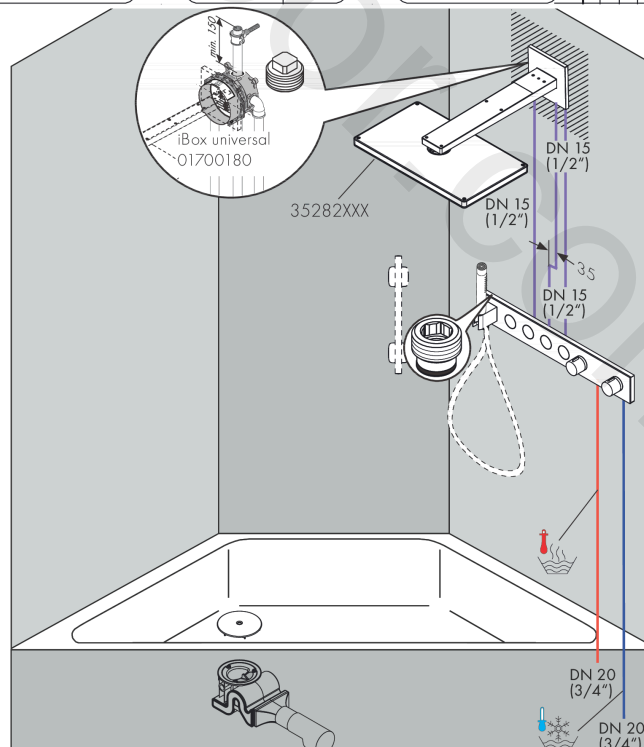

AXOR ShowerSolutions
Thermostatic module Select 600/90 for concealed installation for 4 functions
Finish: **Chrome** Article Number: **18357000**

Installation examples

AXOR Select
1831218X/18357XXX