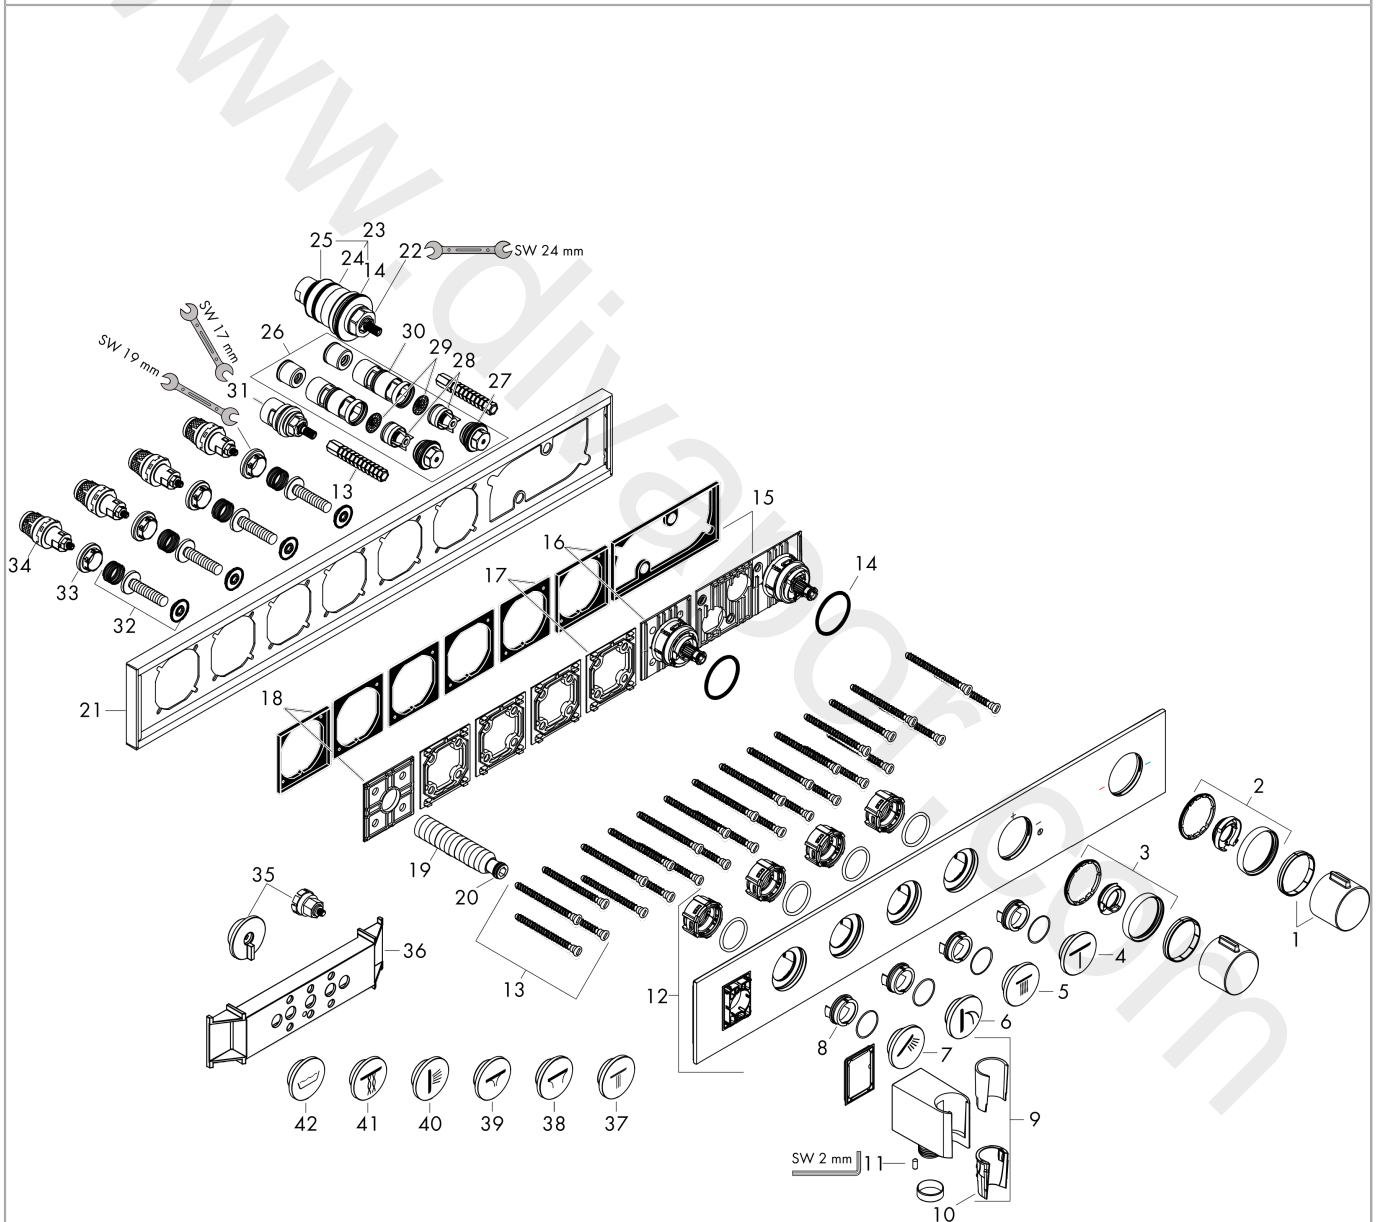

## AXOR ShowerSolutions

Thermostatic module Select 600/90 for concealed installation for 4 functions

Finish: **Chrome** Article Number: **18357000**

Product image

Scale drawing

**AXOR ShowerSolutions**  
**Thermostatic module Select 600/90 for concealed installation for 4 functions**  
 Finish: **Chrome** Article Number: **18357000**

## Installation examples

AXOR Select  
 1831218X/18357XXX

**AXOR ShowerSolutions**  
**Thermostatic module Select 600/90 for concealed installation for 4 functions**  
 Finish: **Chrome**    Article Number: **18357000**

## Exploded Drawing

Year of production: >01/18