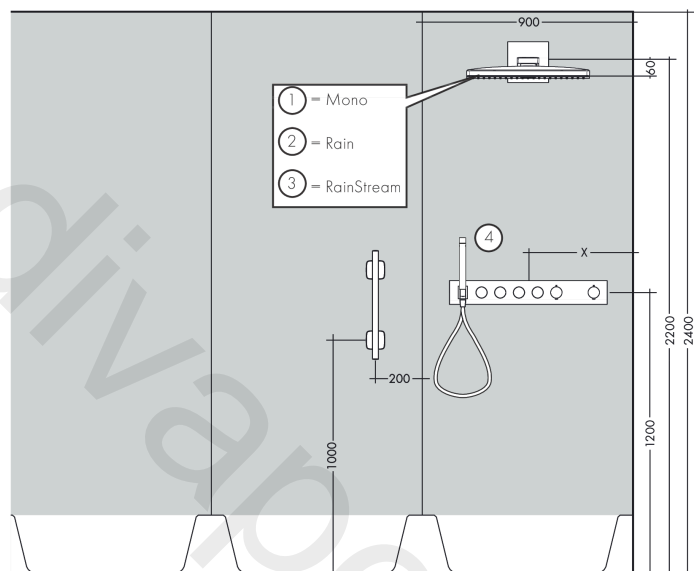

AXOR ShowerSolutions
Thermostatic module Select 600/90 for concealed installation for 4 functions
Finish: **Chrome** Article Number: **18357000**

Installation examples

AXOR Select
1831218X/18357XXX