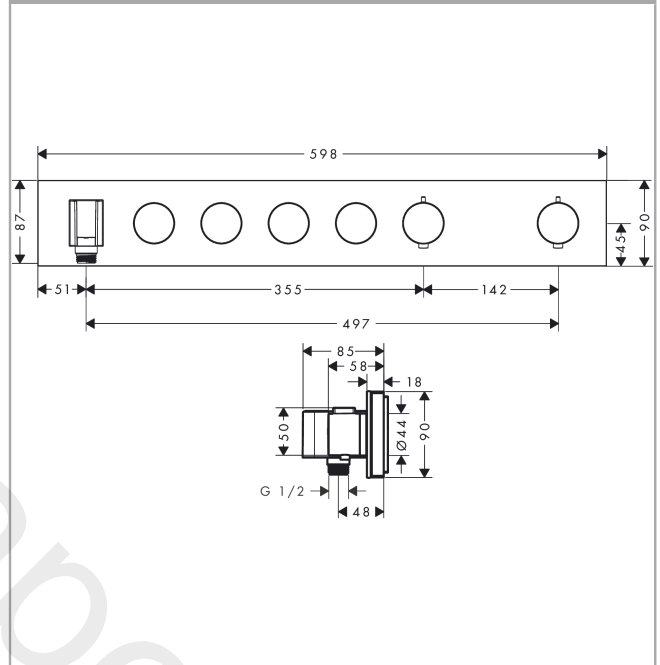

## AXOR ShowerSolutions

Thermostatic module Select 600/90 for concealed installation for 4 functions

Finish: **Chrome** Article Number: **18357000**

Product image

Scale drawing

**AXOR ShowerSolutions**  
**Thermostatic module Select 600/90 for concealed installation for 4 functions**  
 Finish: **Chrome** Article Number: **18357000**