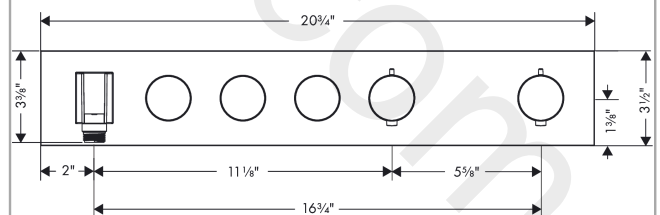

AXOR ShowerSolutions

Thermostatic module Select 530/90 for concealed installation for 3 functions

Finish: **Chrome** Article Number: **18356001**

product features

- consists of: Thermostatic module, shower holder
- 3 functions
- simultaneous use of several outlets
- Select push-button on/off control for 3 functions
- thermostat cartridge, Start/stop valve to operate the functions
- maximum flow rate at 3 bar: 6,6 l/min
- flow rate by simultaneous use of all outlets: 6,6 l/min
- min. operating pressure: 1 bar
- safety stop at 40 °C
- temperature limitation adjustable
- for shower hoses with a conical nut
- connection type: basic set
- thermostat is delivered with buttons Rain large, Waterfall, hand shower

Technology

Product image

Scale drawing

AXOR ShowerSolutions
Thermostatic module Select 530/90 for concealed installation for 3 functions
Finish: **Chrome** Article Number: **18356001**

Exploded Drawing

Year of production: >01/20