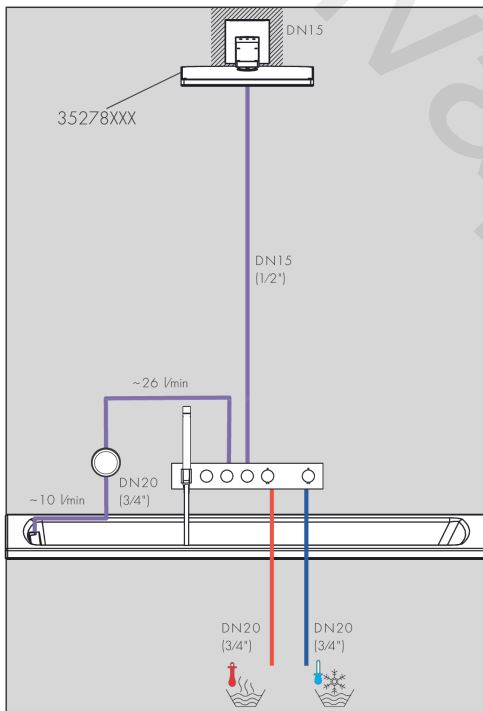

Rohrunterbrecher / Disconnecteur / Pipe interrupter / Valvola antiriflusso / Interruptor de tubería / Buisbeluchter / Rørafbryder / Válvul a anti-retorn / Przewyważ rurowy / oddělovač trubky / Pretrušenie potrubia / 管道断续器 / Прерыватель трубы / Csőmegszakító / Putkikatkoin / Rörventil / Vamzdžio pertraukiklis / Ventil cijevi / Boru kesici / Valvã de oprire / Διακοπή σωλήνα / Prekinjalnik cevi / torukatkesti / Caurules atdalītājs / Element za regulaciju pritiska u cevi vazduhom / Rørafbryter / Трџбен прекъсвач / Nderprerës i tubit / قاطع الجريان