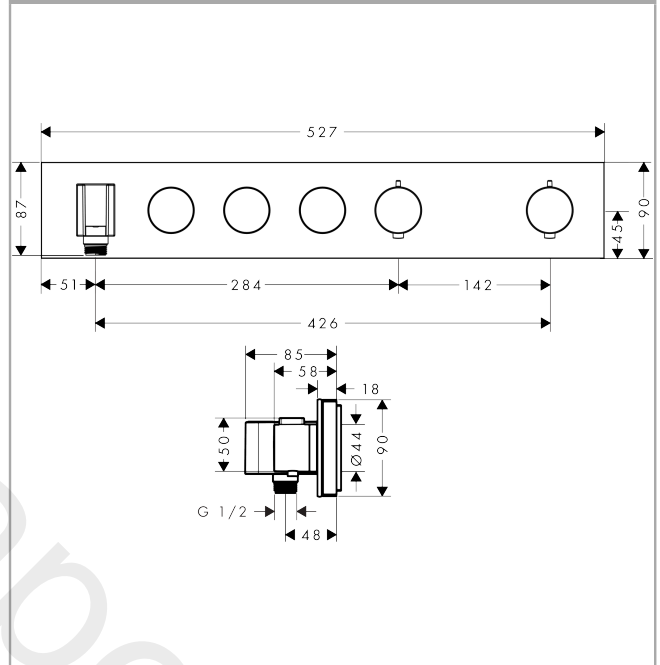

Scale drawing