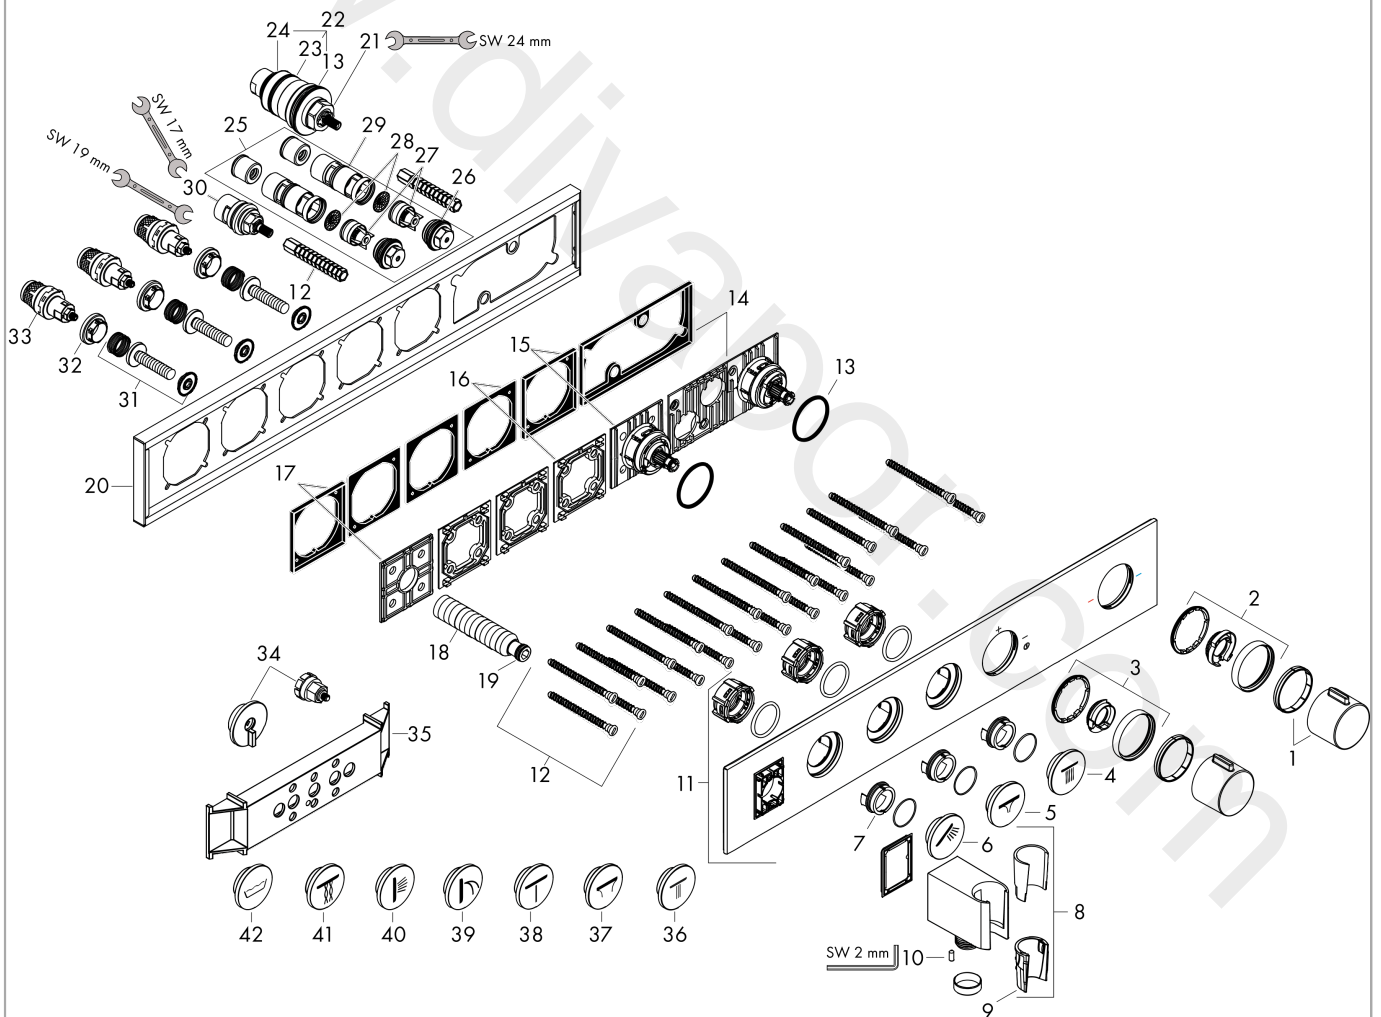

AXOR ShowerSolutions
Thermostatic module Select 530/90 for concealed installation for 3 functions
Finish: **Chrome**   Article Number: **18356000**

Exploded Drawing

Year of production: >01/18

AXOR ShowerSolutions
Thermostatic module Select 530/90 for concealed installation for 3 functions
Finish: **Chrome** Article Number: **18356000**

Spare part list

Year of production: >01/18

Pos.		Article Number	Price	PU
1	handle	93313000	£ 79,00	1
2	safety set	93337000	£ 35,00	1
3	safety set	93338000	£ 25,00	1
4	symbol head shower	93308000	£ 64,00	1
5	symbol PowderRain inside	93311000	£ 64,00	1
6	symbol handshower	93307000	£ 64,00	1
7	adapter for symbol	93398000	£ 9,00	1
8	shower holder, assy	93114000	£ 110,00	1
9	guide (conical)	94163000	£ 9,00	1
10	hollow set screw M4x8	97669000	£ 3,30	1
11	cover	93323000	£ 830,00	1
12	mounting kit	93102000	£ 25,00	1
13	O-ring 38x2,5	98198000	£ 6,10	1
14	adapter for handle	93109000	£ 25,00	1
15	adapter for handle	93315000	£ 51,00	1
16	support element	93330000	£ 20,50	1
17	support element	93314000	£ 25,00	1
18	connecting thread G½	93830000	£ 51,00	1
19	O-ring 11x2	98127000	£ 3,30	1
20	escutcheon	93327000	£ 585,00	1
21	thermostat cartridge	96633000	£ 137,00	1
22	sealing set	96636000	£ 51,00	1
23	O-ring 34x2	98383000	£ 6,10	1
24	O-ring 26x2	98147000	£ 3,30	1
25	service unit	93406000	£ 96,00	1
26	O-ring 20x2	98165000	£ 3,30	1
27	non return valve	96655000	£ 13,30	1
28	filter	97367000	£ 9,00	1
29	O-ring 20x1,5	98197000	£ 3,30	1
30	shut off unit	98536000	£ 79,00	1
31	Select-adapter	93103000	£ 25,00	1
32	nut	98368000	£ 13,30	1
33	shut off unit	95758000	£ 110,00	1
34	fit-up aid	93487000	£ 9,00	1