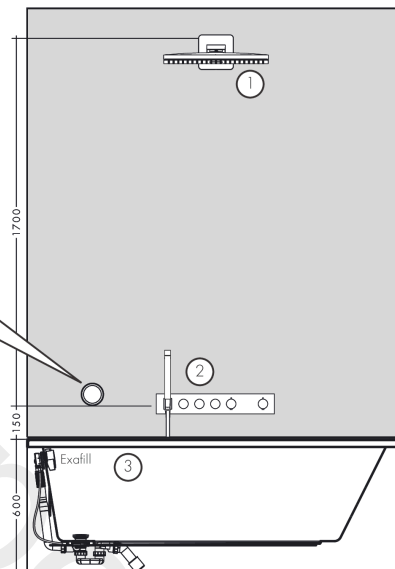

Rohrunterbrecher / Disconnecteur / Pipe interrupter / Valvola antiriflusso / Interruptor de tubería / Buisbeluchter / Rørafbryder / Válvul a anti-retorn / Przewyważ rurowy / oddělovač trubky / Pretrušenie potrubia / 管道断续器 / Прерыватель трубы / Csőmegszakító / Putkikatkoin / Rörventil / Vamzdžio pertraukiklis / Ventil cijevi / Boru kesici / Valvã de oprire / Διακοπή σωλήνα / Prekinjalnik cevi / torukatkesti / Caurules atdalītājs / Element za regulaciju pritiska u cevi vazduhom / Rørafbryter / Трџбен прекъсвач / Nderprerës i tubit / قاطع الجريان