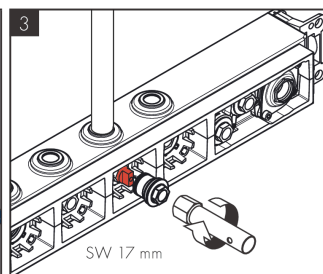

Rohrunterbrecher / Disconnecteur / Pipe interrupter / Valvola antiriflusso / Interruptor de tubería / Buisbeluchter / Rørafbryder / Válvul a anti-retorn / Przewyważ rurowy / oddělovač trubky / Pretrušenie potrubia / 管道断续器 / Прерыватель трубы / Csőmegszakító / Putkikatkoin / Rörventil / Vamzdžio pertraukiklis / Ventil cijevi / Boru kesici / Valvã de oprire / Διακοπή σωλήνα / Prekinjalnik cevi / torukatkesti / Caurules atdalītājs / Element za regulaciju pritiska u cevi vazduhom / Rørafbryter / Трџбен прекъсвач / Nderprerës i tubit / قاطع الجريان