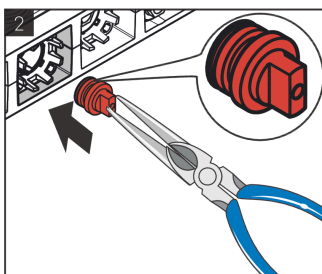

Rohrunterbrecher / Disconnecteur / Pipe interrupter / Valvola antiriflusso / Interruptor de tubería / Buisbeluchter / Rørafbryder / Válvul a anti-retorn / Przewyważ rurowy / oddělovač trubky / Pretrušenie potrubia / 管道断续器 / Прерыватель трубы / Csőmegszakító / Putkikatkoin / Rörventil / Vamzdžio pertraukiklis / Ventil cijevi / Boru kesici / Valvã de oprire / Διακοπή σωλήνα / Prekinjalnik cevi / torukatkesti / Caurules atdalītājs / Element za regulaciju pritiska u cevi vazduhom / Rørafbryter / Трџбен прекъсвач / Nderprerës i tubit / قاطع الجريان