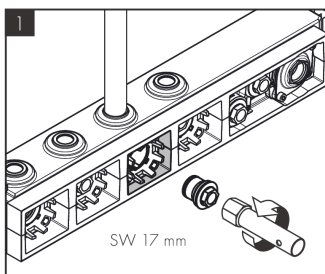

Rohrunterbrecher / Disconnecteur / Pipe interrupter / Valvola antiriflusso / Interruptor de tubería / Buisbeluchter / Rørafbryder / Válvul a anti-retorn / Przewyważ rurowy / oddělovač trubky / Pretrušenie potrubia / 管道断续器 / Прерыватель трубы / Csőmegszakító / Putkikatkoin / Rörventil / Vamzdžio pertraukiklis / Ventil cijevi / Boru kesici / Valvã de oprire / Διακοπή σωλήνα / Prekinjalnik cevi / torukatkesti / Caurules atdalītājs / Element za regulaciju pritiska u cevi vazduhom / Rørafbryter / Трџбен прекъсвач / Nderprerës i tubit / قاطع الجريان