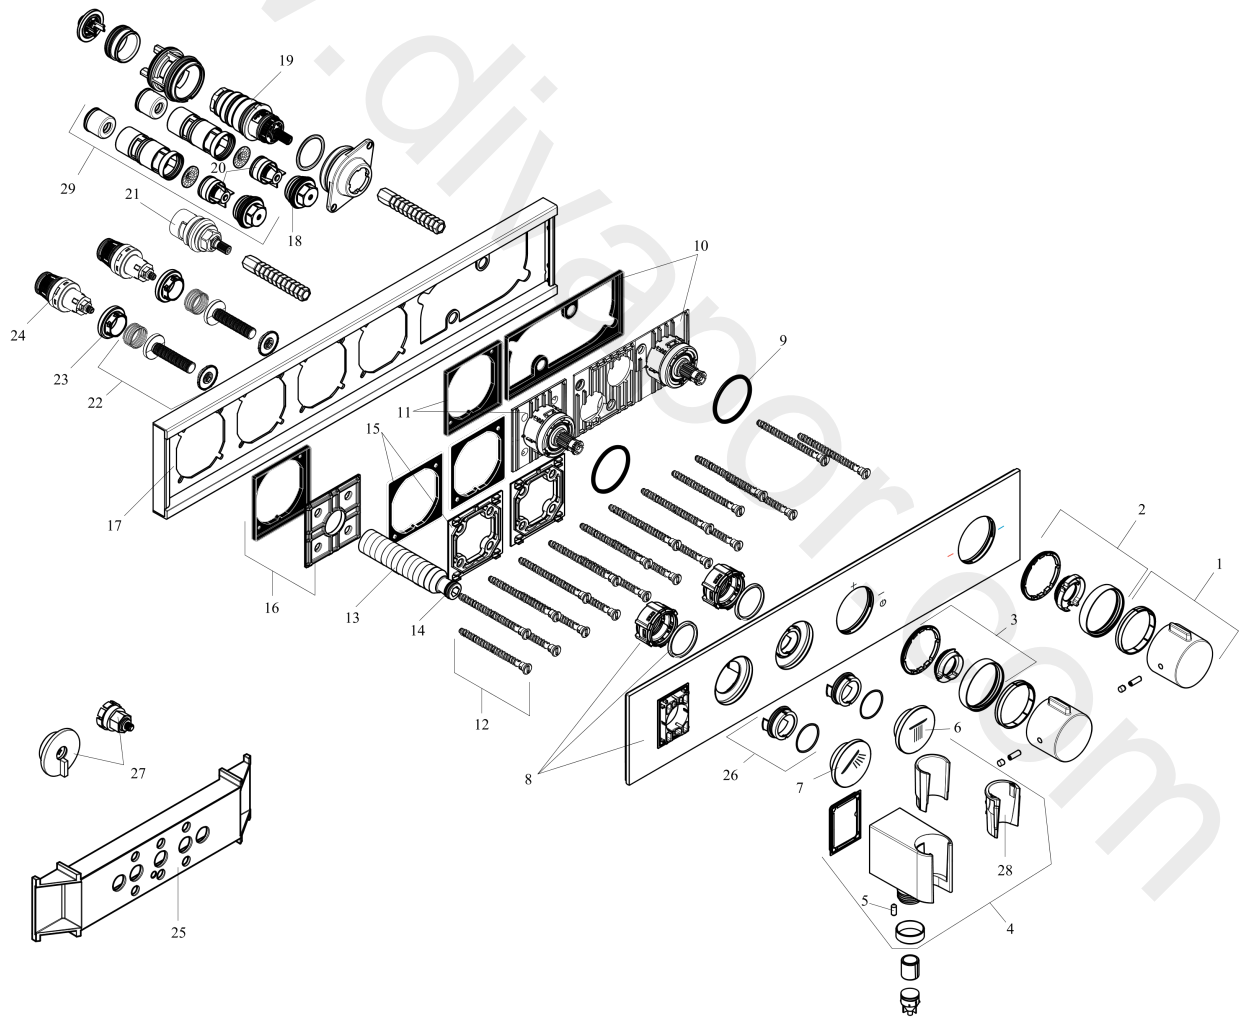

### product features

- consists of: Thermostatic module, shower holder
- 2 functions
- simultaneous use of several outlets
- Select push-button on/off control for 2 outlets
- thermostat cartridge, Start/stop valve to operate the functions
- maximum flow rate at 3 bar: 6,6 l/min
- flow rate by simultaneous use of all outlets: 6,6 l/min
- min. operating pressure: 1 bar
- safety stop at 40 °C
- temperature limitation adjustable
- for shower hoses with a conical nut
- connection type: basic set
- thermostat is delivered with buttons Rain large and hand shower

### Product image

## Exploded Drawing

Year of production: >01/21