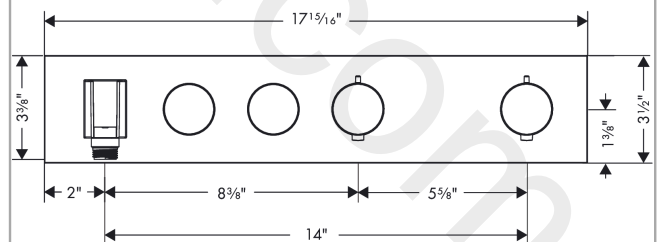

AXOR ShowerSolutions

Thermostatic module Select 460/90 for concealed installation for 2 functions

Finish: **Brushed Nickel** Article Number: **18355821**

product features

- consists of: Thermostatic module, shower holder
- 2 functions
- simultaneous use of several outlets
- Select push-button on/off control for 2 outlets
- thermostat cartridge, Start/stop valve to operate the functions
- maximum flow rate at 3 bar: 6,6 l/min
- flow rate by simultaneous use of all outlets: 6,6 l/min
- min. operating pressure: 1 bar
- safety stop at 40 °C
- temperature limitation adjustable
- for shower hoses with a conical nut
- connection type: basic set
- thermostat is delivered with buttons Rain large and hand shower

Technology

Product image

Scale drawing