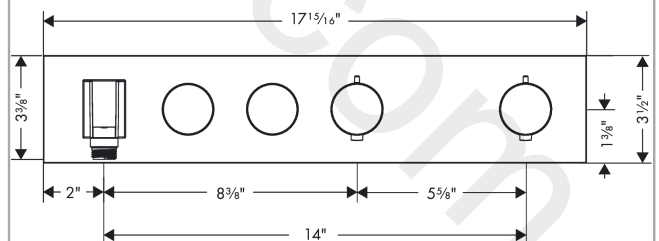

AXOR ShowerSolutions

Thermostatic module Select 460/90 for concealed installation for 2 functions

Finish: **Chrome** Article Number: **18355001**

product features

- consists of: Thermostatic module, shower holder
- 2 functions
- simultaneous use of several outlets
- Select push-button on/off control for 2 outlets
- thermostat cartridge, Start/stop valve to operate the functions
- maximum flow rate at 3 bar: 6,6 l/min
- flow rate by simultaneous use of all outlets: 6,6 l/min
- min. operating pressure: 1 bar
- safety stop at 40 °C
- temperature limitation adjustable
- for shower hoses with a conical nut
- connection type: basic set
- thermostat is delivered with buttons Rain large and hand shower

Technology

Product image

Scale drawing

AXOR ShowerSolutions
Thermostatic module Select 460/90 for concealed installation for 2 functions
Finish: **Chrome** Article Number: **18355001**

Exploded Drawing

Year of production: >01/20