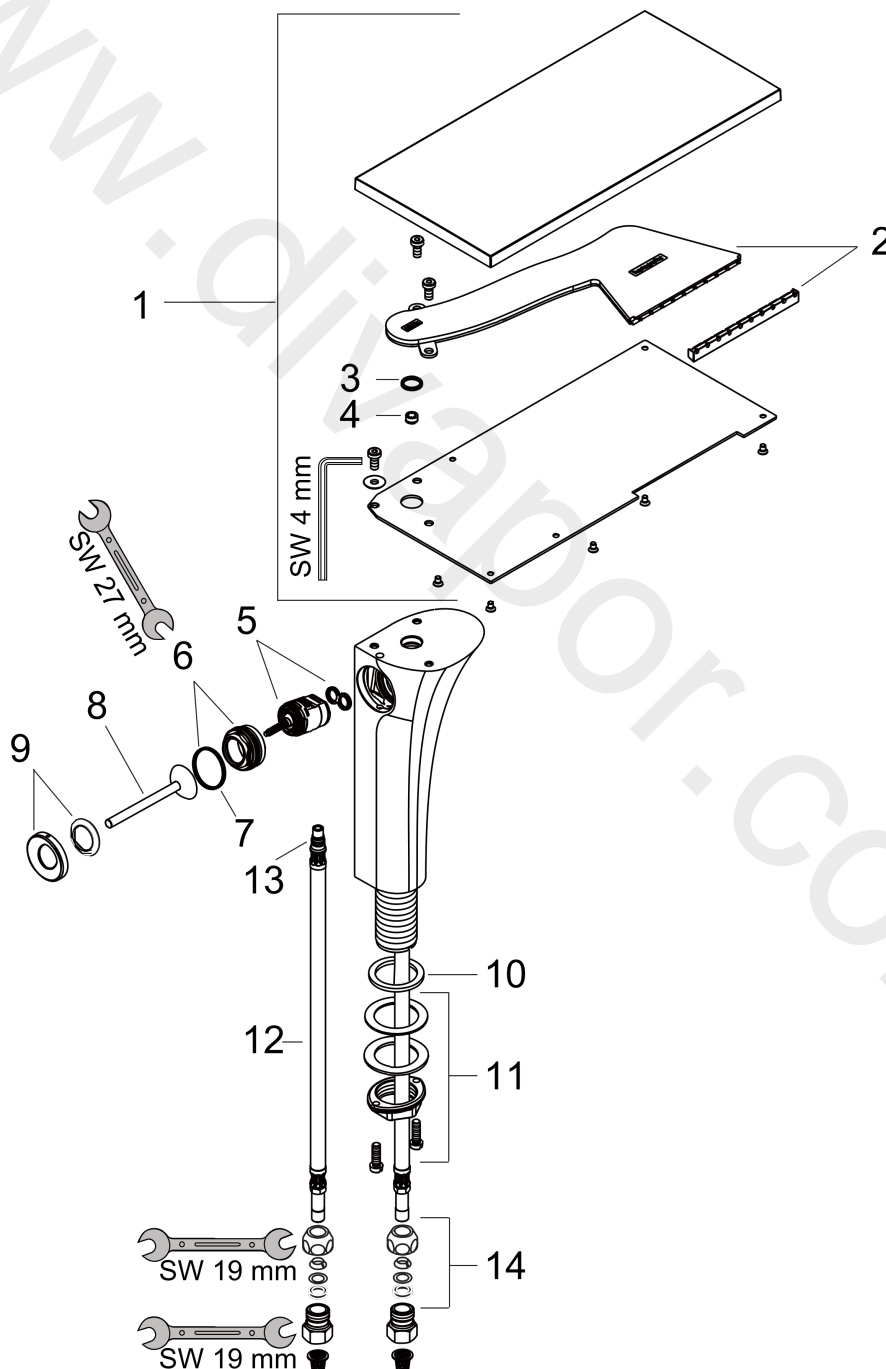

**AXOR Massaud**  
**Single lever basin mixer 220 for wash bowls with waste set**  
 Surfaces: Article Number: **18020000**

## Exploded Drawing

Year of production: **07/06 - 09/10**

**AXOR Massaud**  
**Single lever basin mixer 220 for wash bowls with waste set**  
 Surfaces: Article Number: **18020000**

## Spare part list

Year of production: **07/06 - 09/10**

Pos.		Article Number	Price	PU
1	spout cpl.	98652000	£ 445,00	1
2	spray former	97445000	£ 79,00	1
3	O-ring 12x2	98214000	£ 3,30	1
4	flow limiter (8 l/min)	13968000	£ 9,00	1
5	cartridge, assy	96783000	£ 96,00	1
6	nut	97157000	£ 20,50	1
7	O-Ring 30x2	98186000	£ 3,30	1
8	handle	18093000	£ 64,00	1
9	escutcheon	98650000	£ 43,00	1
10	flat seal	98749000	£ 6,10	1
11	fixing set (Ø 32)	13961000	£ 25,00	1
12	connection hose 600 mm M8x0,75 G3/8	96556000	£ 25,00	1
13	O-ring 7x1,5	98422000	£ 3,30	1
14	squeezing connection	94158000	£ 9,00	1
a	waste	50001000	£ 71,00	1
b	fixation extension 35 mm	13898000	£ 79,00	1
c	service tool for disassembling the handle	92124000	£ 137,00	1
d	connection hose 23½" M8x0,75 3/8"	98600001	-	1