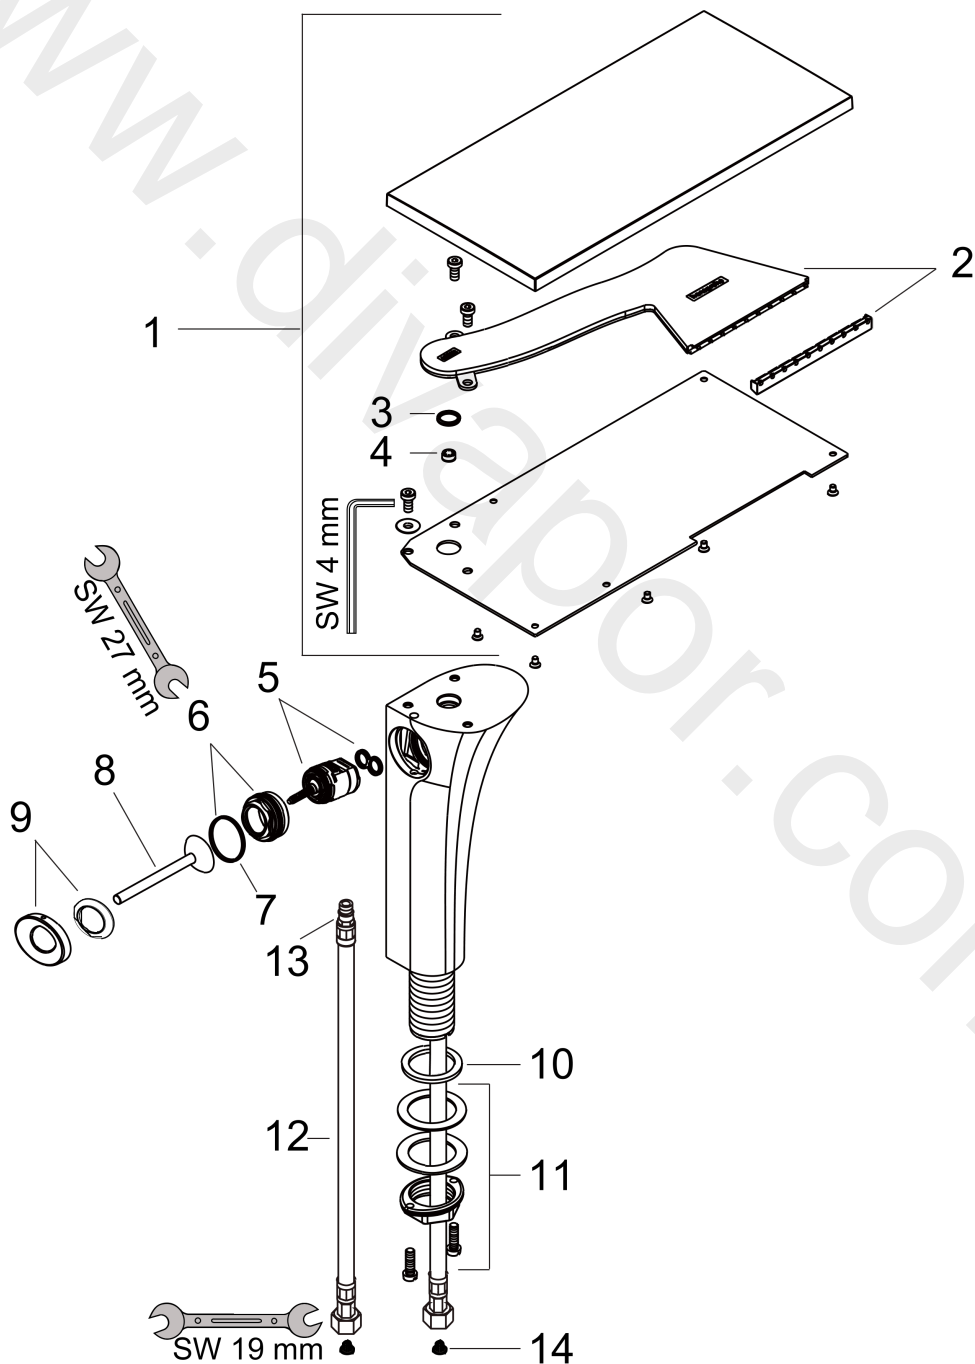

AXOR Massaud
Single lever basin mixer 220 for wash bowls with waste set
 Surfaces: Article Number: **18020000**

Exploded Drawing

Year of production: **10/10 - 03/13**

AXOR Massaud
Single lever basin mixer 220 for wash bowls with waste set
 Surfaces: Article Number: **18020000**

Spare part list

Year of production: **10/10 - 03/13**

Pos.		Article Number	Price	PU
1	spout cpl.	98652000	£ 445,00	1
2	spray former	97445000	£ 79,00	1
3	O-ring 12x2	98214000	£ 3,30	1
4	flow limiter / non return valve	95363000	£ 35,00	1
5	cartridge, assy	96783000	£ 96,00	1
6	nut	97157000	£ 20,50	1
7	O-Ring 30x2	98186000	£ 3,30	1
8	handle	18093000	£ 64,00	1
9	escutcheon	98650000	£ 43,00	1
10	flat seal	98749000	£ 6,10	1
11	fixing set (Ø 32)	13961000	£ 25,00	1
12	connection hose 900 mm M8x0,75 G3/8	95372000	£ 35,00	1
13	O-ring 7x1,5	98422000	£ 3,30	1
14	filter	97973000	£ 16,10	1
a	waste	50001000	£ 71,00	1
b	fixation extension 35 mm	13898000	£ 79,00	1
c	service tool for disassembling the handle	92124000	£ 137,00	1
d	spray former (special 8°)	95492000	£ 25,00	1