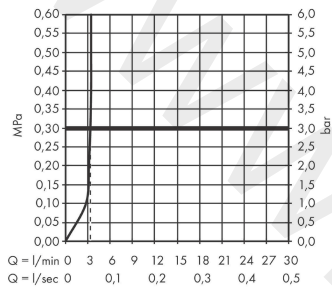

AXOR Massaud
Single lever basin mixer 110 with waste set 2 ticks
 Finish: **Chrome** Article Number: **18011009**

product features

- consists of: single lever basin mixer, waste set
- ComfortZone 110
- projection: 100 mm
- spout height: 108 mm
- handle variant: cylinder handle
- spray type: wide flood jet
- maximum flow rate at 3 bar: 3,8 l/min
- ceramic cartridge
- non-closing waste set
- connection type: G ½ connections
- connection dimension: DN15

Technology

Product image

Scale drawing

AXOR Massaud
Single lever basin mixer 110 with waste set 2 ticks
Finish: **Chrome** Article Number: **18011009**

Flowchart

AXOR Massaud
Single lever basin mixer 110 with waste set 2 ticks
 Finish: **Chrome** Article Number: **18011009**

Exploded Drawing

Year of production: >04/20

AXOR Massaud
Single lever basin mixer 110 with waste set 2 ticks
 Finish: **Chrome** Article Number: **18011009**

Spare part list

Year of production: >04/20

Pos.		Article Number	Price	PU
1	plate for spout	98649000	£ 275,00	1
2	spray former	97444000	£ 79,00	1
3	O-ring 12x2	98214000	£ 3,30	1
4	flow limiter (4 l/min)	98465000	£ 13,30	1
5	escutcheon	92989000	£ 64,00	1
6	O-ring 35x1,5	92114000	£ 6,10	1
7	handle	92490000	£ 110,00	1
8	O-ring 9x2	98119000	£ 3,30	1
9	nut	95667000	£ 25,00	1
10	O-ring 30x1,5	98433000	£ 3,30	1
11	cartridge, assy	92930000	£ 64,00	1
12	O-ring 21,95x1,78	95169000	£ 3,30	1
13	flat seal	98749000	£ 6,10	1
14	fixing set for shut off unit	96078009	£ 35,00	1
15	connection hose 450 mm M8x0,75 G3/8	95141000	£ 35,00	1
16	O-ring 7x1,5	98422000	£ 3,30	1
17	filter packing	95291000	£ 13,30	1
18	tap hole cover	98407000	£ 137,00	1
a	pop up waste	51301000	£ 87,00	1