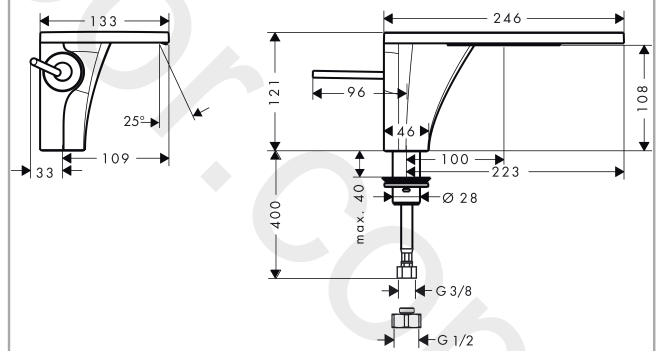

AXOR Massaud
Single lever basin mixer 110 with waste set 2 ticks
 Finish: **Chrome** Article Number: **18011009**

product features

- consists of: single lever basin mixer, waste set
- ComfortZone 110
- projection: 100 mm
- spout height: 108 mm
- handle variant: cylinder handle
- spray type: wide flood jet
- maximum flow rate at 3 bar: 3,8 l/min
- ceramic cartridge
- non-closing waste set
- connection type: G ½ connections
- connection dimension: DN15

Technology

Product image

Scale drawing

AXOR Massaud
Single lever basin mixer 110 with waste set 2 ticks
Finish: **Chrome** Article Number: **18011009**

Flowchart

AXOR Massaud
Single lever basin mixer 110 with waste set 2 ticks
 Finish: **Chrome** Article Number: **18011009**

Exploded Drawing

Year of production: >04/20

AXOR Massaud
Single lever basin mixer 110 with waste set 2 ticks
 Finish: **Chrome** Article Number: **18011009**

Spare part list

Year of production: >04/20

Pos.		Article Number	Price	PU
1	plate for spout	98649000	£ 275,00	1
2	spray former	97444000	£ 79,00	1
3	O-ring 12x2	98214000	£ 3,30	1
4	flow limiter (4 l/min)	98465000	£ 13,30	1
5	escutcheon	92989000	£ 64,00	1
6	O-ring 35x1,5	92114000	£ 6,10	1
7	handle	92490000	£ 110,00	1
8	O-ring 9x2	98119000	£ 3,30	1
9	nut	95667000	£ 25,00	1
10	O-ring 30x1,5	98433000	£ 3,30	1
11	cartridge, assy	92930000	£ 64,00	1
12	O-ring 21,95x1,78	95169000	£ 3,30	1
13	flat seal	98749000	£ 6,10	1
14	fixing set for shut off unit	96078009	£ 35,00	1
15	connection hose 450 mm M8x0,75 G3/8	95141000	£ 35,00	1
16	O-ring 7x1,5	98422000	£ 3,30	1
17	filter packing	95291000	£ 13,30	1
18	tap hole cover	98407000	£ 137,00	1
a	pop up waste	51301000	£ 87,00	1