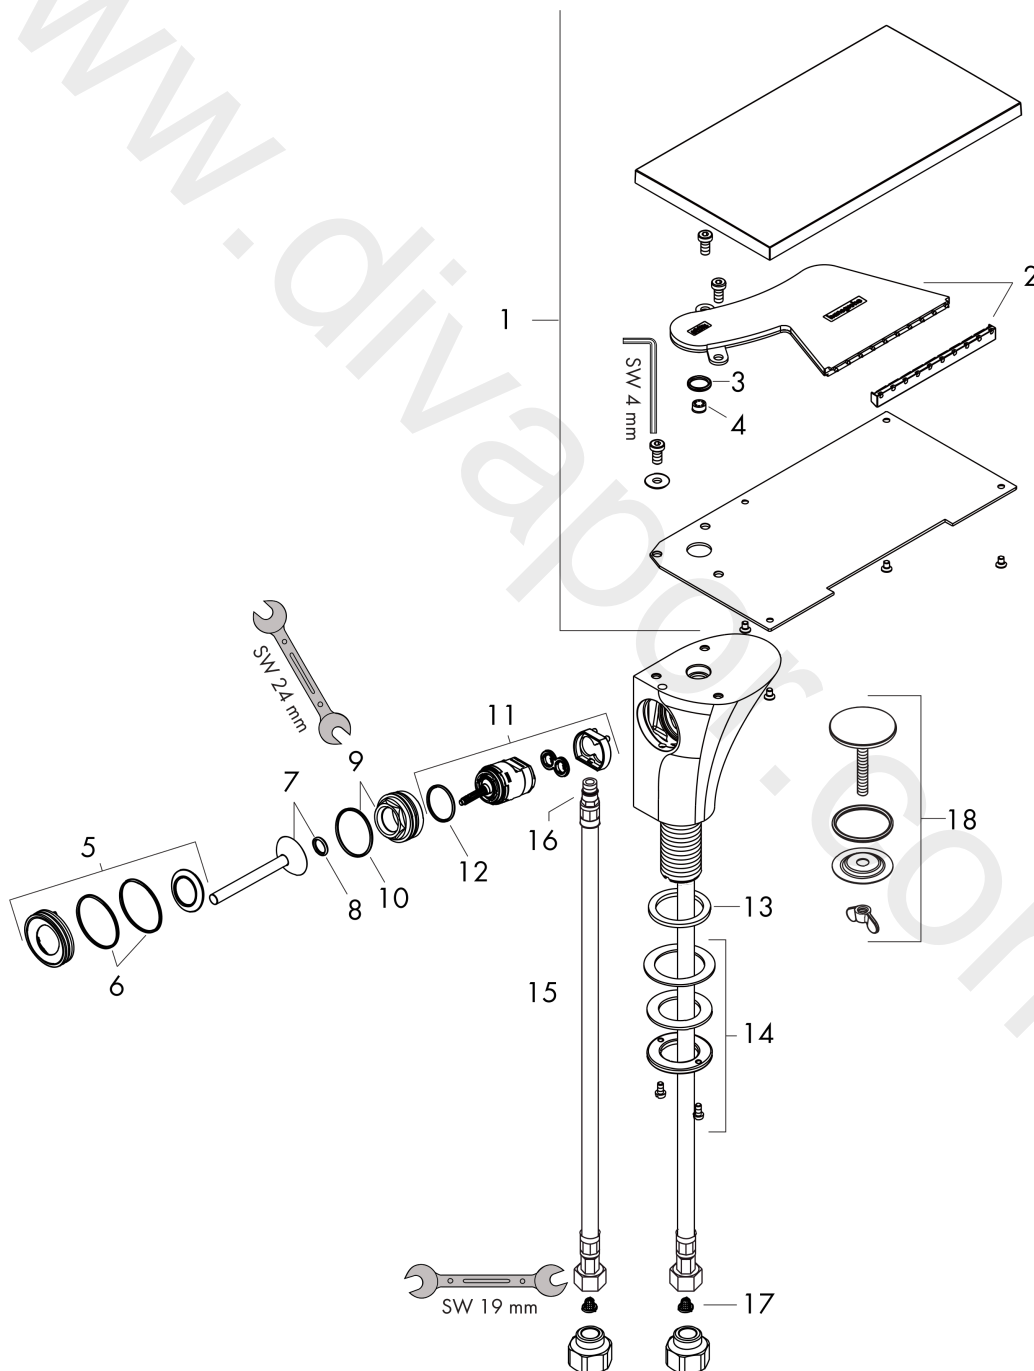

AXOR Massaud
Single lever basin mixer 110 with waste set 2 ticks
 Finish: **Chrome** Article Number: **18011009**

product features

- consists of: single lever basin mixer, waste set
- ComfortZone 110
- projection: 100 mm
- spout height: 108 mm
- handle variant: cylinder handle
- spray type: wide flood jet
- maximum flow rate at 3 bar: 3,8 l/min
- ceramic cartridge
- non-closing waste set
- connection type: G ½ connections
- connection dimension: DN15

Technology

Product image

Scale drawing

AXOR Massaud
Single lever basin mixer 110 with waste set 2 ticks
Finish: **Chrome** Article Number: **18011009**

Flowchart

AXOR Massaud
Single lever basin mixer 110 with waste set 2 ticks
 Finish: **Chrome** Article Number: **18011009**

Exploded Drawing

Year of production: >04/20

AXOR Massaud
Single lever basin mixer 110 with waste set 2 ticks
 Finish: **Chrome** Article Number: **18011009**

Spare part list

Year of production: >04/20

Pos.		Article Number	Price	PU
1	plate for spout	98649000	£ 275,00	1
2	spray former	97444000	£ 79,00	1
3	O-ring 12x2	98214000	£ 3,30	1
4	flow limiter (4 l/min)	98465000	£ 13,30	1
5	escutcheon	92989000	£ 64,00	1
6	O-ring 35x1,5	92114000	£ 6,10	1
7	handle	92490000	£ 110,00	1
8	O-ring 9x2	98119000	£ 3,30	1
9	nut	95667000	£ 25,00	1
10	O-ring 30x1,5	98433000	£ 3,30	1
11	cartridge, assy	92930000	£ 64,00	1
12	O-ring 21,95x1,78	95169000	£ 3,30	1
13	flat seal	98749000	£ 6,10	1
14	fixing set for shut off unit	96078009	£ 35,00	1
15	connection hose 450 mm M8x0,75 G3/8	95141000	£ 35,00	1
16	O-ring 7x1,5	98422000	£ 3,30	1
17	filter packing	95291000	£ 13,30	1
18	tap hole cover	98407000	£ 137,00	1
a	pop up waste	51301000	£ 87,00	1