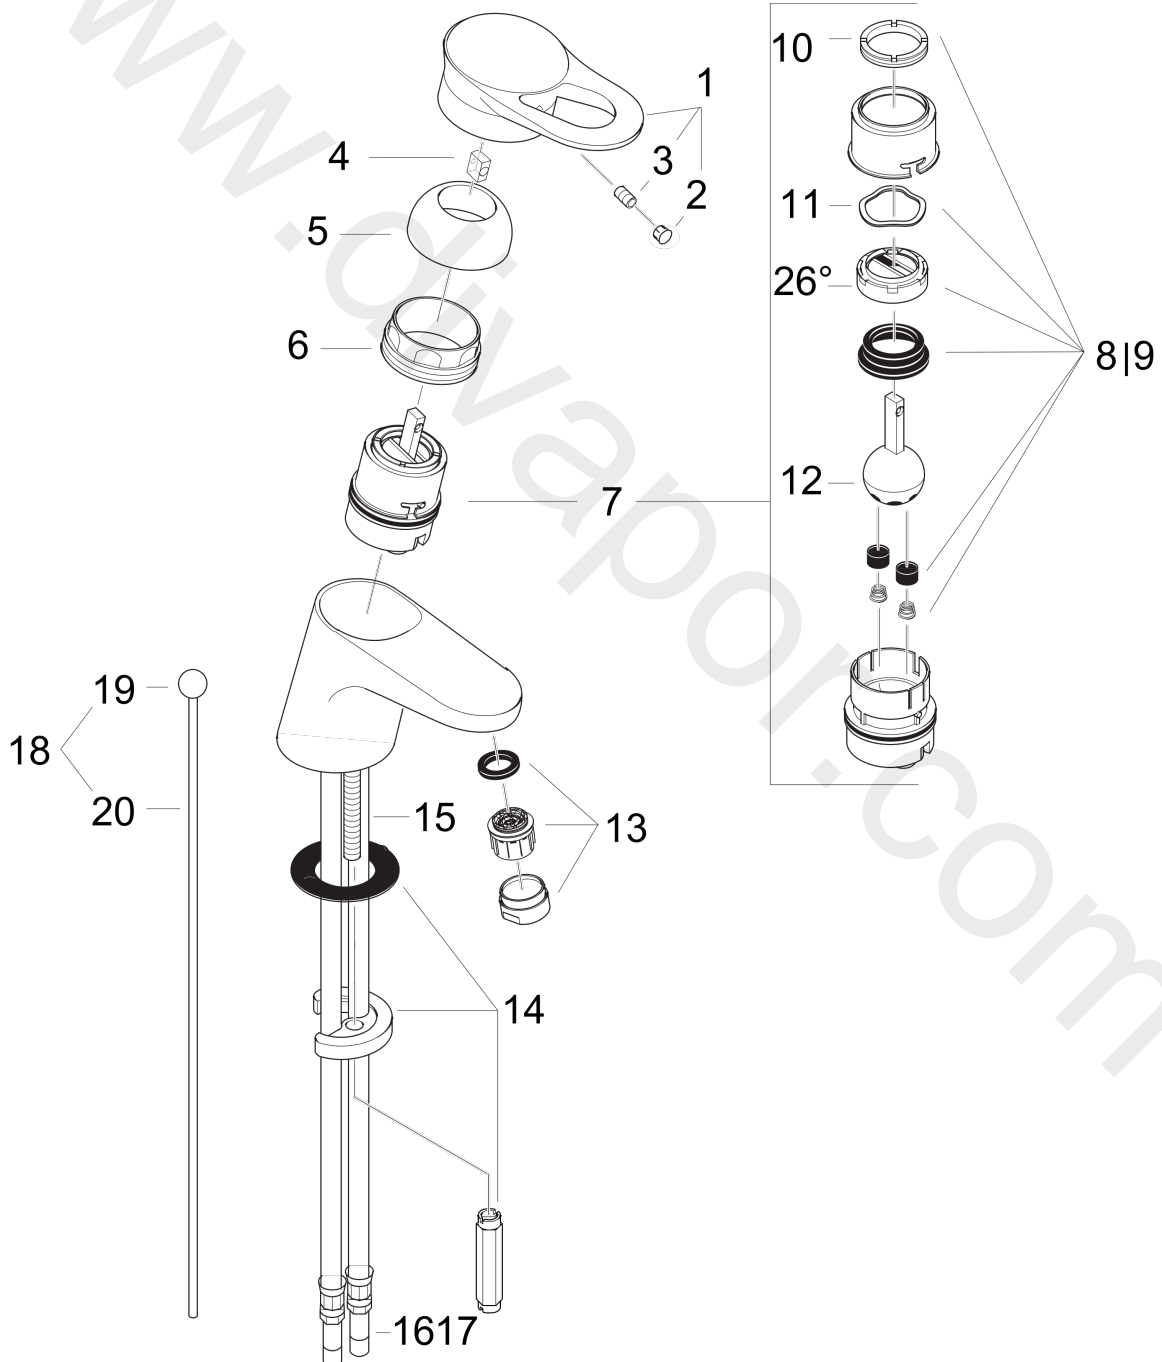

AXOR Mondaro
Single Lever Basin Mixer
Surfaces: Article Number: **18005000**

Exploded Drawing

Year of production: **11/98 - 06/07**

AXOR Mondaro
Single Lever Basin Mixer
 Surfaces: Article Number: **18005000**

Spare part list

Year of production: **11/98 - 06/07**

Pos.		Article Number	Price	PU
1	handle	18091000	£ 137,00	1
2	screw cover	94063000	£ 9,00	1
3	hollow set screw M6x10 DIN 916	96029000	£ 3,30	1
4	seal	97531000	£ 3,30	1
5	flange	94130000	£ 20,50	1
6	nut	94106000	£ 35,00	1
7	cartridge, assy	14095000	£ 110,00	1
8	service set with service tool	13952000	£ 43,00	1
9	service set without service tool	98804000	£ 35,00	1
10	adjust ring	97547000	£ 9,00	1
11	hot water limiter	97610000	£ 6,10	1
12	mixer ball	13964000	£ 51,00	1
13	aerator M24x1 (7 l/min)	13085000	£ 13,30	1
14	fixing set	94701000	£ 43,00	1
15	screw M8 x 68	97736000	£ 6,10	1
16	connection hose 450 mm M10x1 G3/8	96507000	£ 43,00	1
17	pop up rod	92620000	£ 35,00	1
18	diverter knob	94066000	£ 9,00	1
19	pull rod	94067000	£ 20,50	1
a	pop up waste	94139000	£ 96,00	1