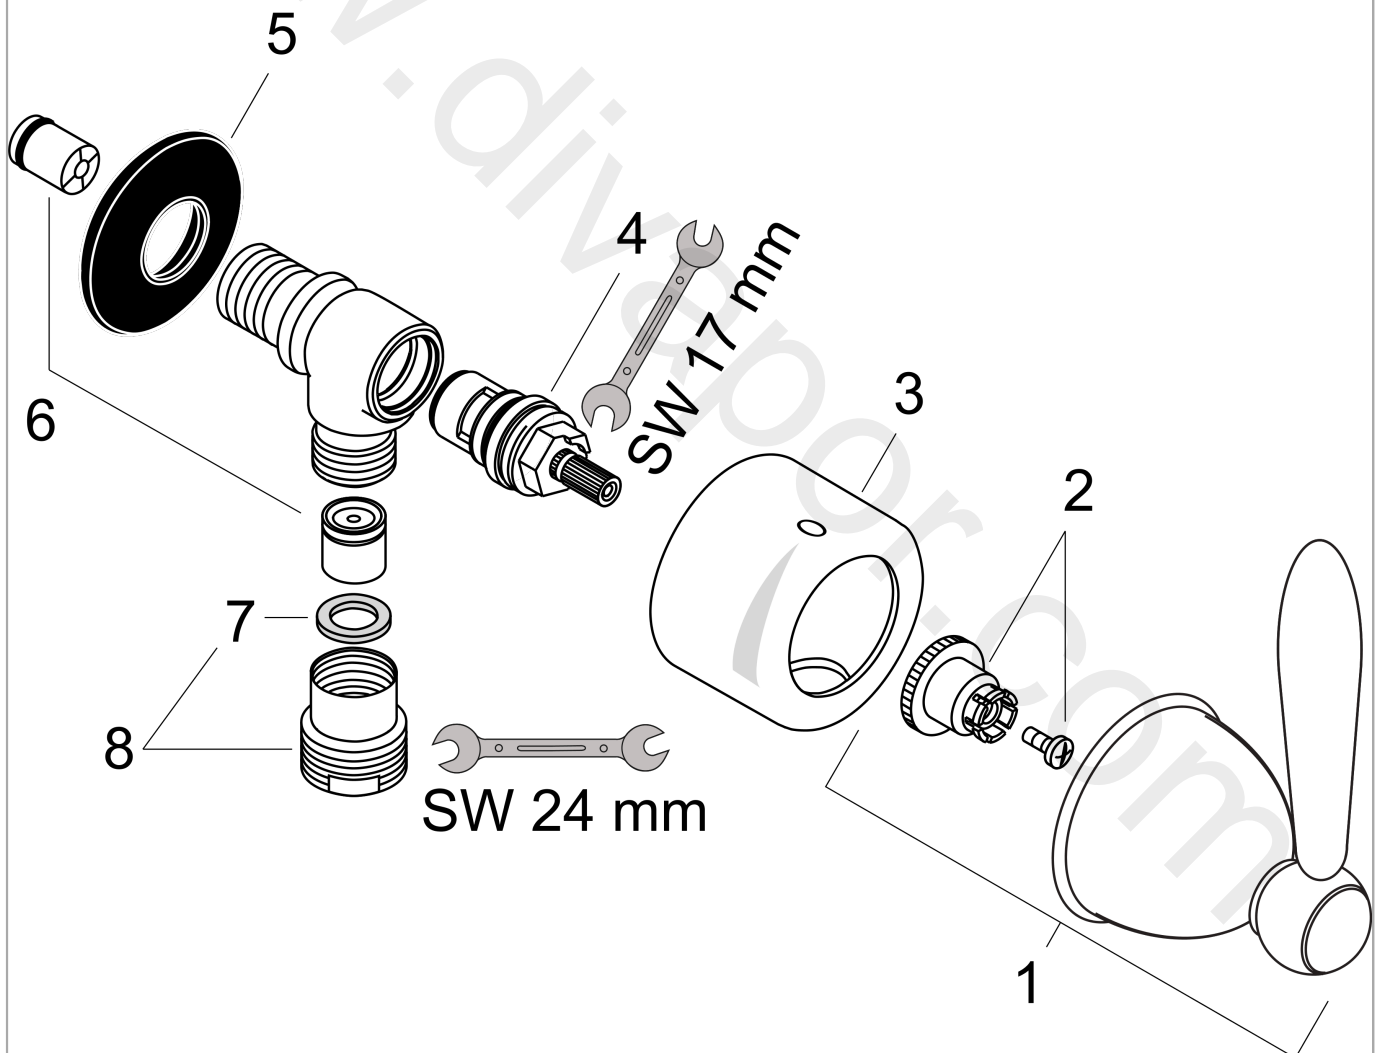

AXOR Carlton
Fixfit stop wall outlet with shut-off valve and lever handle
Surfaces: Article Number: 17882000

Exploded Drawing

Year of production: 07/00 - 07/01

AXOR Carlton
Fixfit stop wall outlet with shut-off valve and lever handle
 Surfaces: Article Number: **17882000**

Spare part list

Year of production: **07/00 - 07/01**

Pos.		Article Number	Price	PU
1	handle	17993000	£ 224,00	1
2	handle fixing set	94184000	£ 6,10	1
3	sleeve	96240000	-	1
4	shut off unit right closing	96350000	£ 51,00	1
5	support element	98557000	£ 6,10	1
6	set of non return valves DW 15	94074000	£ 16,10	1
7	flat seal	97674000	£ 3,30	1
8	reduction coupling	92844000	£ 16,10	1
a	concealed item	15980180	-	1