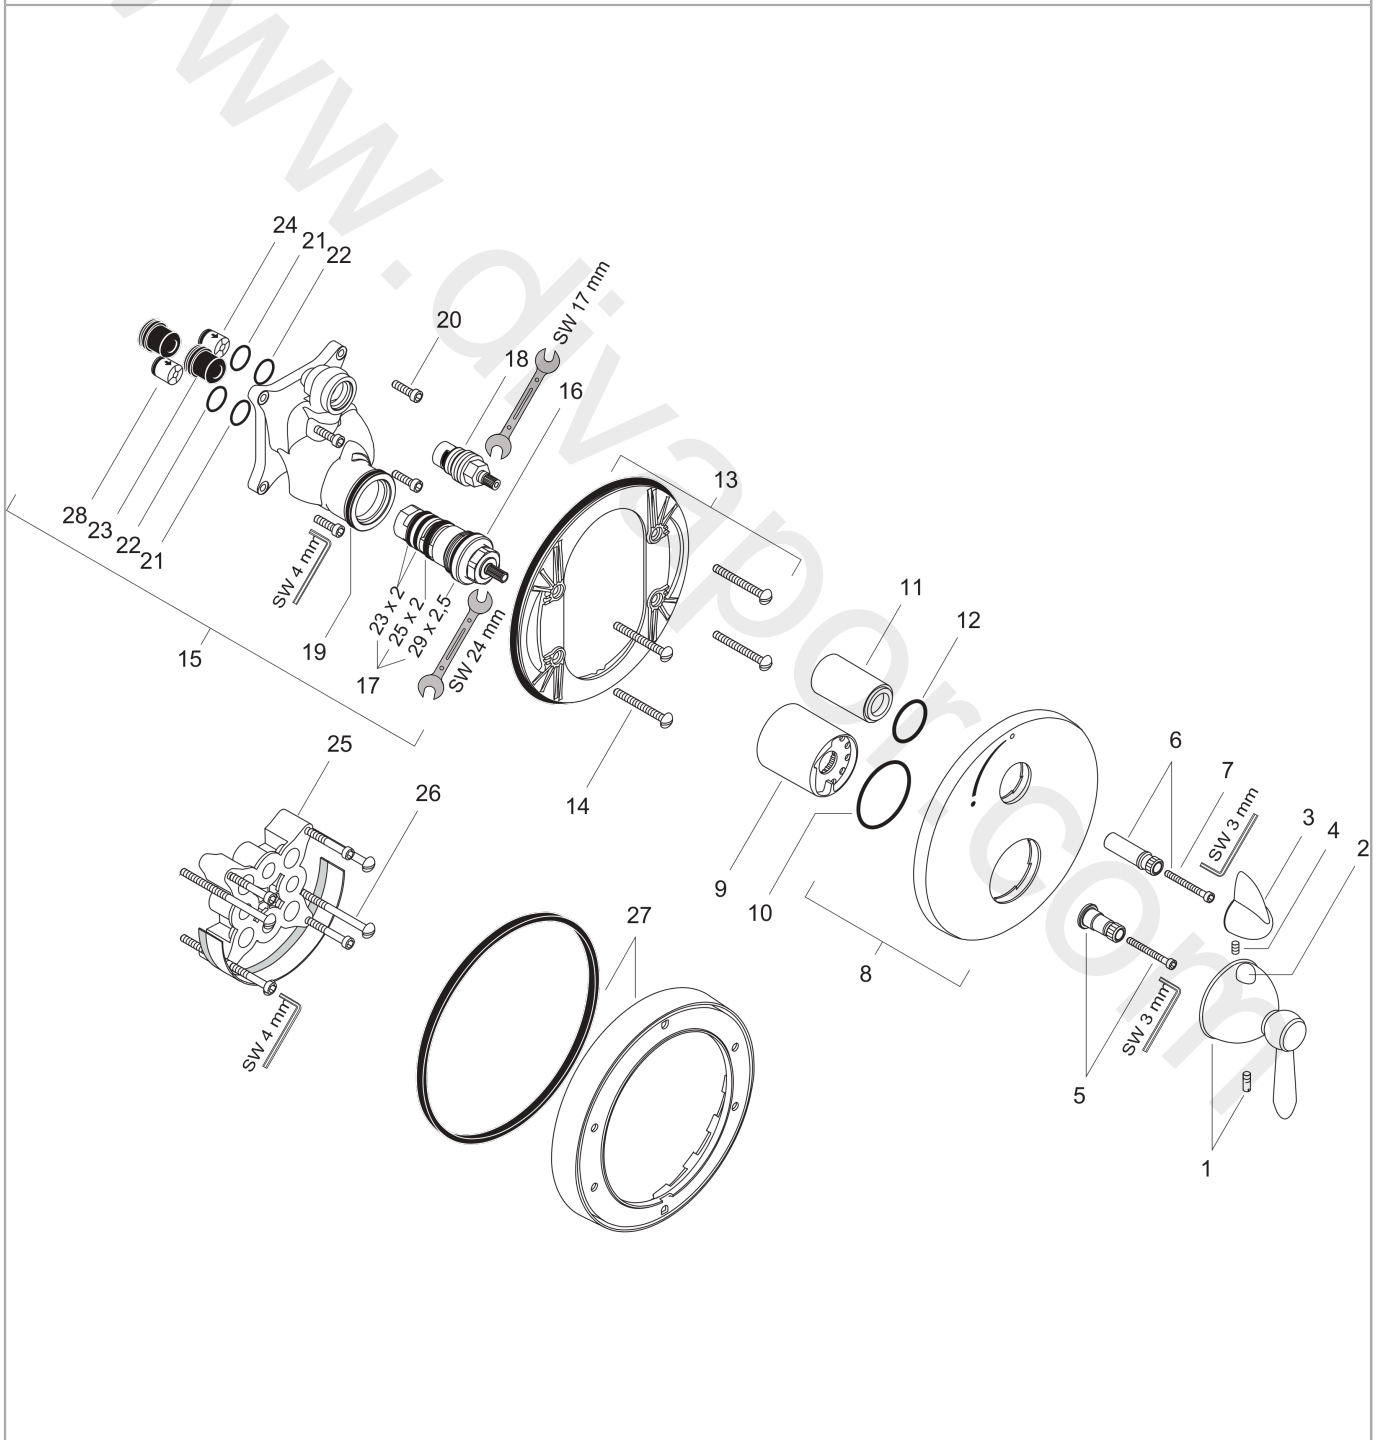

AXOR Carlton

Thermostatic mixer for concealed installation with shut-off valve and lever handle

Surfaces: Article Number: 17700000

Exploded Drawing

Year of production: 04/01 - 04/02

AXOR Carlton

Thermostatic mixer for concealed installation with shut-off valve and lever handle

Surfaces: Article Number: 17700000

Spare part list

Year of production: 04/01 - 04/02

Pos.		Article Number	Price	PU
1	handle for thermostat	17391000	£ 224,00	1
2	pushbutton red	97212000	£ 25,00	1
3	handle	96449000	£ 51,00	1
4	hollow set screw M4x8	97669000	£ 3,30	1
5	adapter for handle	96435000	£ 20,50	1
6	adapter for handle	96451000	£ 16,10	1
7	hexagon socket screw M4x35	92160000	£ 3,30	1
8	escutcheon Ø 170 mm	96551000	£ 64,00	1
9	O-ring 48x5	98174000	£ 3,30	1
10	O-ring 30x5	98153000	£ 3,30	1
11	sleeve	96439000	£ 43,00	1
12	sleeve	96446000	£ 35,00	1
13	sub plate	96447000	£ 51,00	1
14	set of fixing screws	96454000	£ 9,00	1
15	installation unit cpl.	92760000	£ 275,00	1
16	thermostat cartridge	94282000	£ 137,00	1
17	sealing set	95037000	£ 51,00	1
18	shut off unit right closing	96350000	£ 51,00	1
19	O-ring 39x2	98158000	£ 3,30	1
20	set of screws	96525000	£ 9,00	1
21	O-ring 16x2	98133000	£ 3,30	1
22	O-ring 13x2	98128000	£ 3,30	1
23	noise reduction	94073000	£ 25,00	1
24	set of non return valves DW 15	94074000	£ 16,10	1
25	extension 25 mm	13595000	£ 75,00	1
26	set of fixing screws	97747000	£ 3,30	1
27	extension 22 mm (Ø 170 mm)	13596000	£ 72,00	1
28	non return valve (pressure-resistant up to 2 MPa)	92594000	£ 16,10	1
a	concealed item	01800180	£ 163,00	1
b	pushbutton	97792000	£ 16,10	1
c	escutcheon height = 33 mm (when wall is not deep enough).	14963000	£ 71,00	1