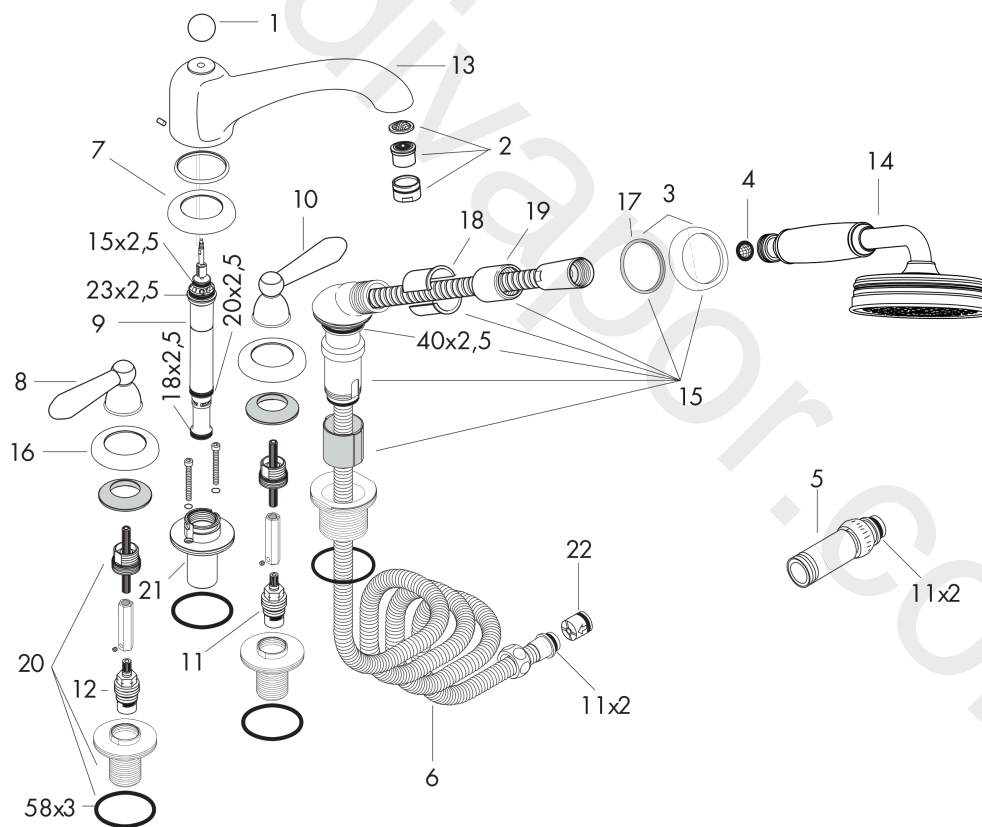

AXOR Carlton
4-hole tile mounted bath mixer with lever handles
 Surfaces: Article Number: **17455090**

Exploded Drawing

Year of production: **01/00 - 05/01**

AXOR Carlton
4-hole tile mounted bath mixer with lever handles
 Surfaces: Article Number: **17455090**

Spare part list

Year of production: **01/00 - 05/01**

Pos.		Article Number	Price	PU
1	diverter knob	94086000	£ 20,50	1
2	aerator M28x1 (25 l/min)	13485990	£ 79,00	1
3	escutcheon for shower holder	96237000	£ 43,00	1
4	filter packing	94246000	£ 3,30	1
5	back flow preventor cartridge	94146000	£ 35,00	1
6	shower hose 2,00 m	94148000	£ 79,00	1
7	escutcheon Ø 70 mm	96247000	£ 43,00	1
8	handle for hot water	17295090	£ 275,00	1
9	selector assy	96246000	£ 173,00	1
10	handle for cold water	17296090	£ 275,00	1
11	shut off unit left closing	94008000	£ 43,00	1
12	shut off unit right closing	94009000	£ 43,00	1
13	spout cpl.	96245000	£ 585,00	1
14	handshower	36850090	-	1
15	shower holder, assy	96433000	£ 110,00	1
16	escutcheon Ø 70 mm	96659000	£ 43,00	1
17	escutcheon chuck	97105000	£ 9,00	1
18	insert for shower holder	96942000	£ 13,30	1
19	nut	97584000	£ 16,10	1
20	flange	97656000	£ 110,00	1
21	selector housing	97225000	£ 79,00	1
22	set of non return valves DW 15	94074000	£ 16,10	1
a	SECUFLEX hose + long hose (max. extension 1,40 m)	94109000	£ 445,00	1
b	concealed item	14445180	-	1