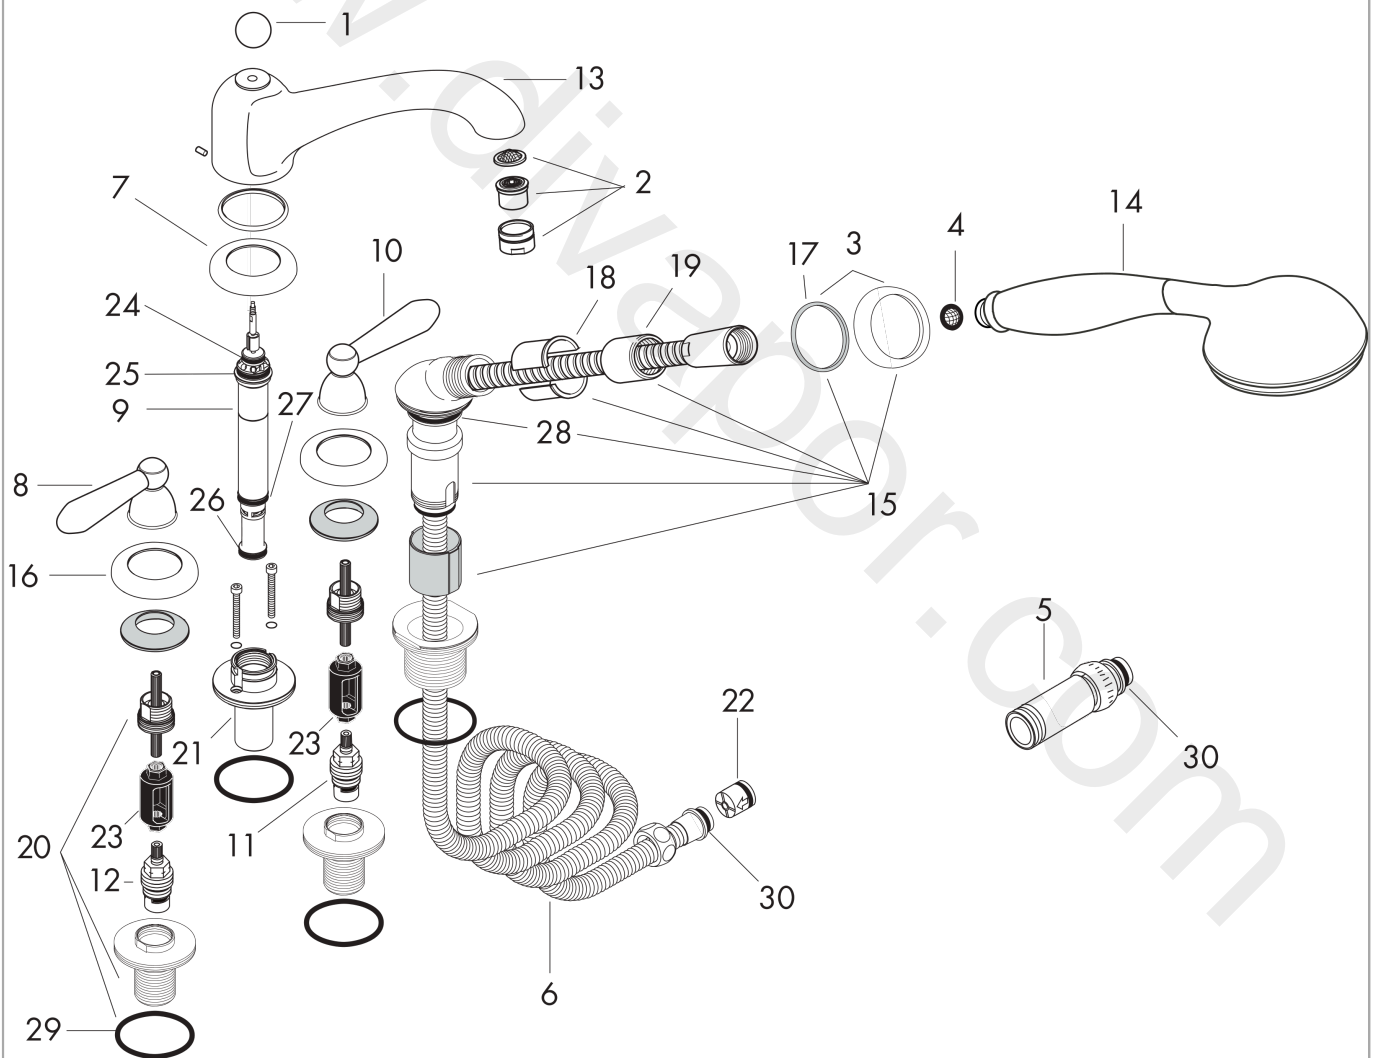

**AXOR Carlton**  
**4-hole tile mounted bath mixer with lever handles**  
Surfaces: Article Number: 17455000

## Exploded Drawing

Year of production: 06/01 - 09/10

**AXOR Carlton**  
**4-hole tile mounted bath mixer with lever handles**  
 Surfaces: Article Number: **17455000**

## Spare part list

Year of production: **06/01 - 09/10**

Pos.		Article Number	Price	PU
1	diverter knob	94086000	£ 20,50	1
2	aerator M28x1 (25 l/min)	13485000	£ 20,50	1
3	escutcheon for shower holder	96237000	£ 43,00	1
4	filter packing	94246000	£ 3,30	1
5	back flow preventor cartridge	94146000	£ 35,00	1
6	shower hose 2,00 m	94148000	£ 79,00	1
7	escutcheon Ø 70 mm	96247000	£ 43,00	1
8	handle for hot water	17295000	£ 224,00	1
9	selector assy	96246000	£ 173,00	1
10	handle for cold water	17296000	£ 224,00	1
11	shut off unit left closing	94008000	£ 43,00	1
12	shut off unit right closing	94009000	£ 43,00	1
13	spout cpl.	96245000	£ 585,00	1
14	handshower	17850000	£ 445,00	1
15	shower holder, assy	96433000	£ 110,00	1
16	escutcheon Ø 70 mm	96659000	£ 43,00	1
17	escutcheon chuck	97105000	£ 9,00	1
18	insert for shower holder	96942000	£ 13,30	1
19	nut	97584000	£ 16,10	1
20	flange	97656000	£ 110,00	1
21	selector housing	97225000	£ 79,00	1
22	set of non return valves DW 15	94074000	£ 16,10	1
23	adapter for handle	97409000	£ 25,00	1
24	O-ring 15x2,5	98131000	£ 3,30	1
25	O-Ring 23x2,5	98183000	£ 3,30	1
26	O-ring 18x2,5	98139000	£ 3,30	1
27	O-ring 20x2,5	92602000	£ 6,10	1
28	O-ring 40x2,5	98399000	£ 3,30	1
29	O-ring 58x3	98202000	£ 3,30	1
30	O-ring 11x2	98127000	£ 3,30	1
a	SECUFLEX hose + long hose (max. extension 1,40 m)	94109000	£ 445,00	1
b	concealed item	14445180	-	1