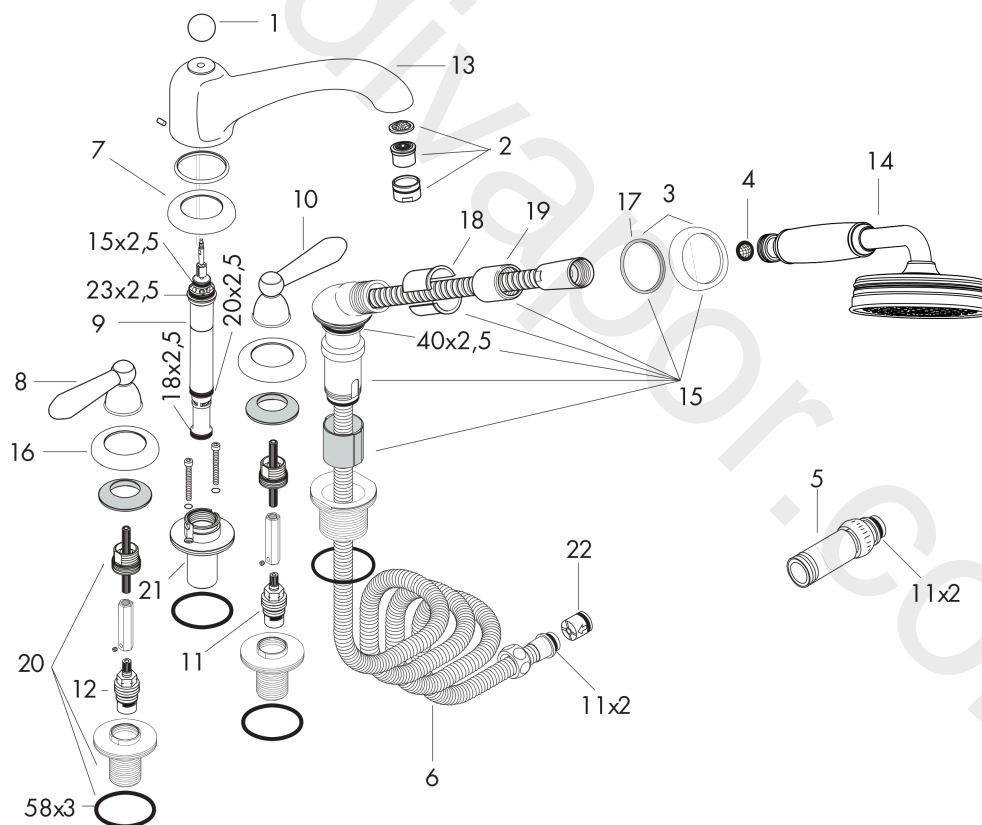

AXOR Carlton
4-hole tile mounted bath mixer with lever handles
 Surfaces: Article Number: **17455000**

Exploded Drawing

Year of production: **01/00 - 05/01**

AXOR Carlton
4-hole tile mounted bath mixer with lever handles
 Surfaces: Article Number: **17455000**

Spare part list

Year of production: **01/00 - 05/01**

Pos.		Article Number	Price	PU
1	diverter knob	94086000	£ 20,50	1
2	aerator M28x1 (25 l/min)	13485000	£ 20,50	1
3	escutcheon for shower holder	96237000	£ 43,00	1
4	filter packing	94246000	£ 3,30	1
5	back flow preventor cartridge	94146000	£ 35,00	1
6	shower hose 2,00 m	94148000	£ 79,00	1
7	escutcheon Ø 70 mm	96247000	£ 43,00	1
8	handle for hot water	17295000	£ 224,00	1
9	selector assy	96246000	£ 173,00	1
10	handle for cold water	17296000	£ 224,00	1
11	shut off unit left closing	94008000	£ 43,00	1
12	shut off unit right closing	94009000	£ 43,00	1
13	spout cpl.	96245000	£ 585,00	1
14	handshower	17850000	£ 445,00	1
15	shower holder, assy	96433000	£ 110,00	1
16	escutcheon Ø 70 mm	96659000	£ 43,00	1
17	escutcheon chuck	97105000	£ 9,00	1
18	insert for shower holder	96942000	£ 13,30	1
19	nut	97584000	£ 16,10	1
20	flange	97656000	£ 110,00	1
21	selector housing	97225000	£ 79,00	1
22	set of non return valves DW 15	94074000	£ 16,10	1
a	SECUFLEX hose + long hose (max. extension 1,40 m)	94109000	£ 445,00	1
b	concealed item	14445180	-	1