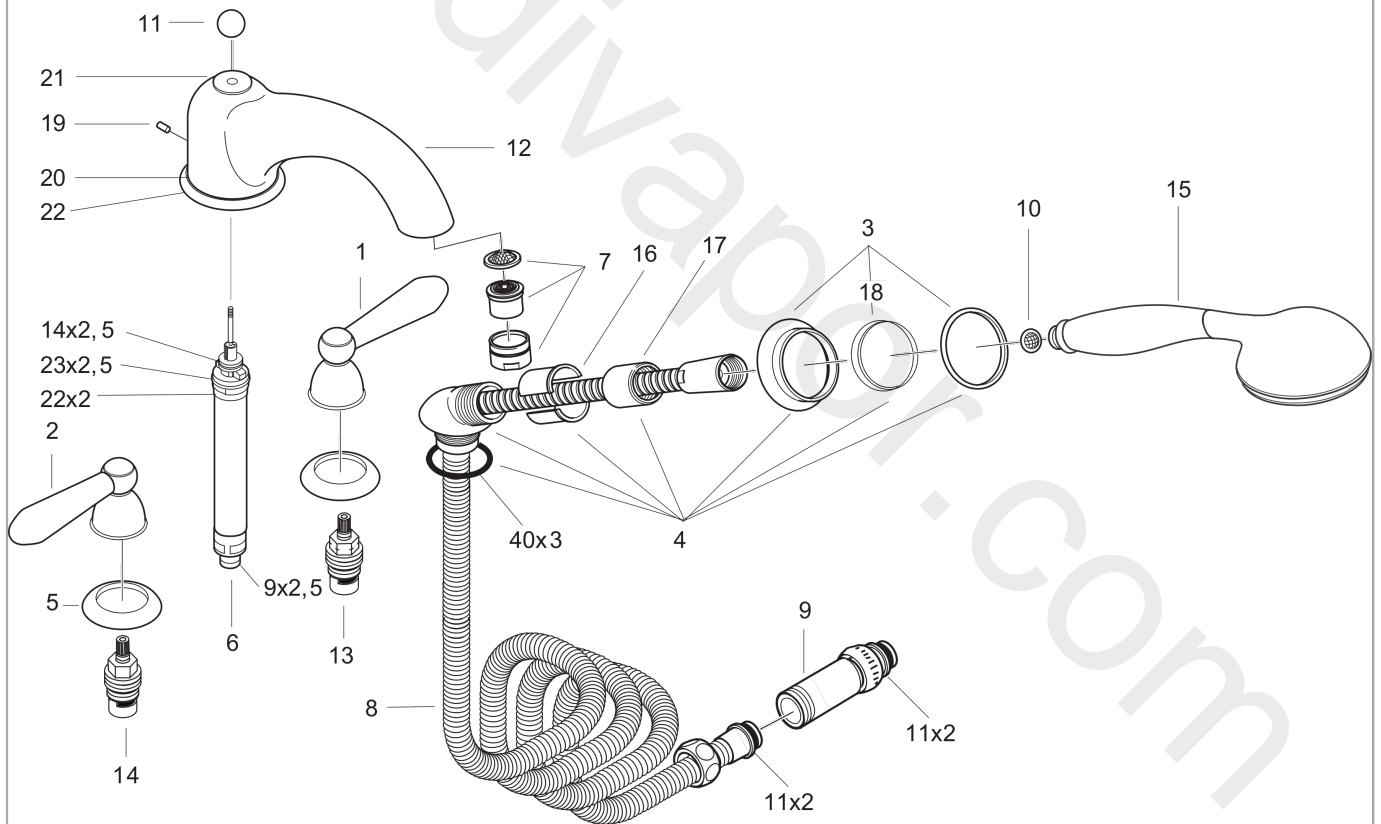

**AXOR Carlton**  
**4-hole rim mounted bath mixer with lever handles**  
 Surfaces: Article Number: **17445090**

## Exploded Drawing

Year of production: **01/00 - 03/04**

**AXOR Carlton**  
**4-hole rim mounted bath mixer with lever handles**  
 Surfaces: Article Number: **17445090**

## Spare part list

Year of production: **01/00 - 03/04**

Pos.		Article Number	Price	PU
1	handle for cold water	17296090	£ 275,00	1
2	handle for hot water	17295090	£ 275,00	1
3	escutcheon for shower holder	96237000	£ 43,00	1
4	shower holder, assy	96433000	£ 110,00	1
5	escutcheon for handle	94035000	£ 20,50	1
6	selector	94037000	£ 110,00	1
7	aerator M28x1 (25 l/min)	13485990	£ 79,00	1
8	shower hose 2,00 m	94148000	£ 79,00	1
9	back flow preventor cartridge	94146000	£ 35,00	1
10	filter packing	94246000	£ 3,30	1
11	diverter knob	94086000	£ 20,50	1
12	spout cpl.	96164000	£ 445,00	1
13	shut off unit left closing	94008000	£ 43,00	1
14	shut off unit right closing	94009000	£ 43,00	1
15	handshower	36850090	-	1
16	insert for shower holder	96942000	£ 13,30	1
17	nut	97584000	£ 16,10	1
18	escutcheon chuck	97520000	£ 13,30	1
19	hollow set screw M6x10 DIN 916	96029000	£ 3,30	1
20	deco-ring	97823990	£ 51,00	1
21	deco-ring	97824990	£ 64,00	1
22	escutcheon for spout	97956000	£ 35,00	1
a	SECUFLEX hose + long hose (max. extension 1,40 m)	94109000	£ 445,00	1
b	concealed item	13444180	£ 1.270,00	1