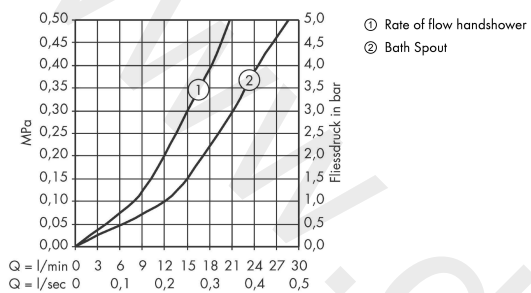

AXOR Carlton
4-hole rim mounted bath mixer with lever handles
 Finish: **Chrome** Article Number: **17445000**

product features

- consists of: 4-hole rim mounted bath mixer, hand shower, shower holder
- 2 functions
- projection: 163 mm
- spray type mixer: normal spray
- spray type hand shower: RainAir
- maximum pull-out length of hand shower: 1.10 m
- ceramic valves hot/cold 90°
- diverter with automatic resetting
- non-return valve
- connection dimension: DN15
- connection type: basic set
- suitable for installation on bath rim
- min. operating pressure: 1 bar
- max. operating pressure: 10 bar

Technology

Product image

Scale drawing

AXOR Carlton
4-hole rim mounted bath mixer with lever handles
 Finish: **Chrome** Article Number: **17445000**

Flowchart

AXOR Carlton
4-hole rim mounted bath mixer with lever handles
Finish: **Chrome** Article Number: **17445000**