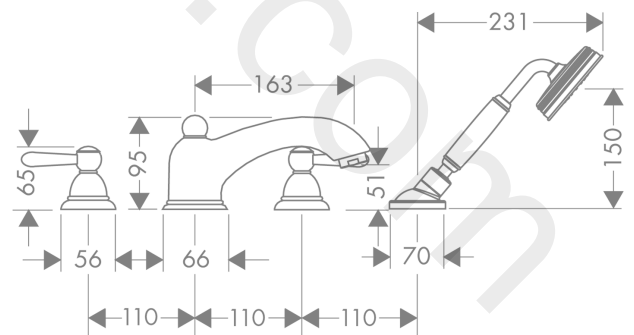

Scale drawing