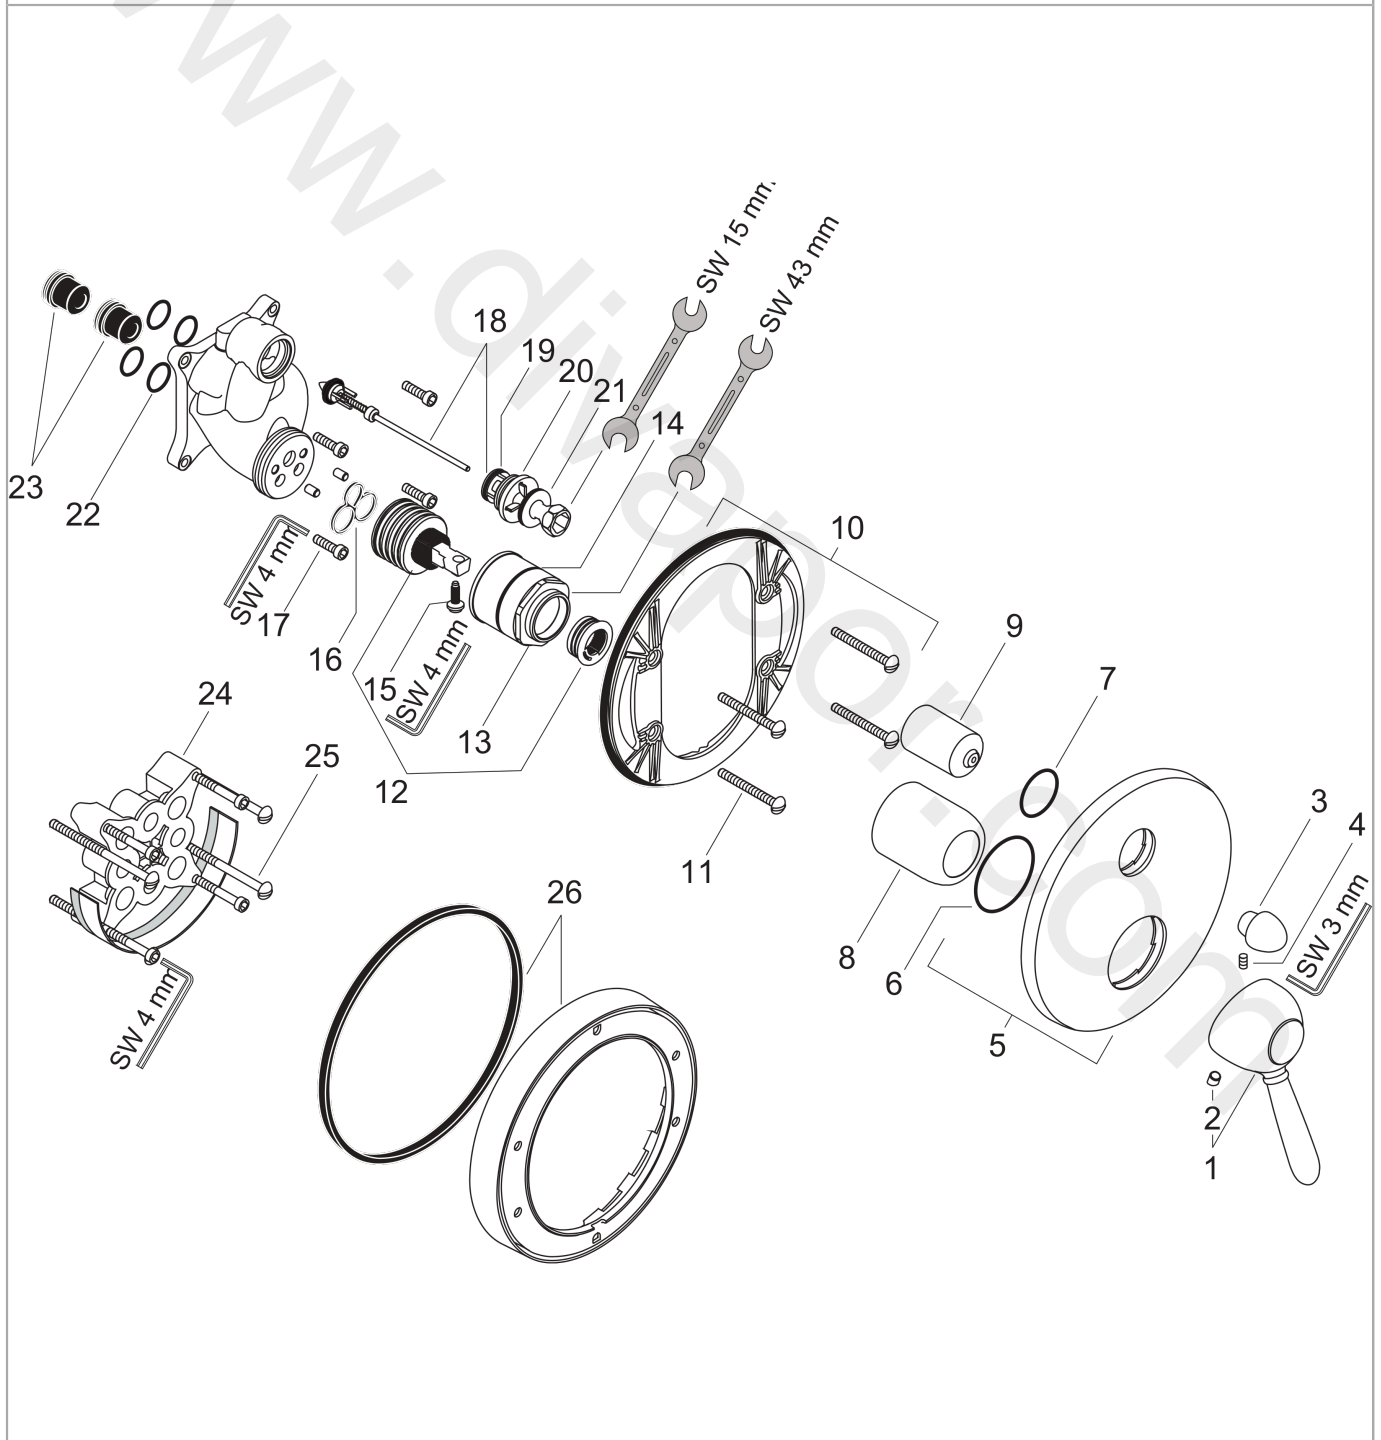

AXOR Carlton
Single lever bath mixer for concealed installation
 Surfaces: Article Number: **17415090**

Exploded Drawing

Year of production: **04/01 - 01/12**

AXOR Carlton
Single lever bath mixer for concealed installation
 Surfaces: Article Number: **17415090**

Spare part list

Year of production: **04/01 - 01/12**

| Pos. | | Article Number | Price | PU |
|------|----------------------------------|----------------|----------|----|
| 1 | handle | 17092090 | £ 173,00 | 1 |
| 2 | screw cover | 96338000 | £ 3,30 | 1 |
| 3 | diverter knob cpl. | 95013000 | £ 16,10 | 1 |
| 4 | hollow set screw M4x10 | 97667000 | £ 3,30 | 1 |
| 5 | escutcheon Ø 170 mm | 96453000 | £ 64,00 | 1 |
| 6 | O-ring 48x5 | 98174000 | £ 3,30 | 1 |
| 7 | O-ring 30x5 | 98153000 | £ 3,30 | 1 |
| 8 | flange | 95010000 | £ 35,00 | 1 |
| 9 | sleeve | 96448000 | £ 43,00 | 1 |
| 10 | sub plate | 96447000 | £ 51,00 | 1 |
| 11 | set of fixing screws | 96454000 | £ 9,00 | 1 |
| 12 | cartridge, assy | 92730000 | £ 35,00 | 1 |
| 13 | nut | 95007000 | £ 51,00 | 1 |
| 14 | O-ring 43x1,5 | 98148000 | £ 3,30 | 1 |
| 15 | locking screw for handle | 96059000 | £ 9,00 | 1 |
| 16 | seal | 95008000 | £ 9,00 | 1 |
| 17 | set of screws | 96525000 | £ 9,00 | 1 |
| 18 | selector assy | 95014000 | £ 64,00 | 1 |
| 19 | O-ring 16x2,3 | 98207000 | £ 3,30 | 1 |
| 20 | O-ring 20x2,5 | 92602000 | £ 6,10 | 1 |
| 21 | O-ring 21x2 | 98205000 | £ 6,10 | 1 |
| 22 | O-ring 13x2 | 98128000 | £ 3,30 | 1 |
| 23 | noise reduction | 94073000 | £ 25,00 | 1 |
| 24 | extension 25 mm | 13595000 | £ 75,00 | 1 |
| 25 | set of fixing screws | 97747000 | £ 3,30 | 1 |
| 26 | extension 22 mm (Ø 170 mm) | 13596000 | £ 72,00 | 1 |
| a | spring for exchanged connections | 96365000 | £ 43,00 | 1 |
| b | concealed item | 01800180 | £ 163,00 | 1 |