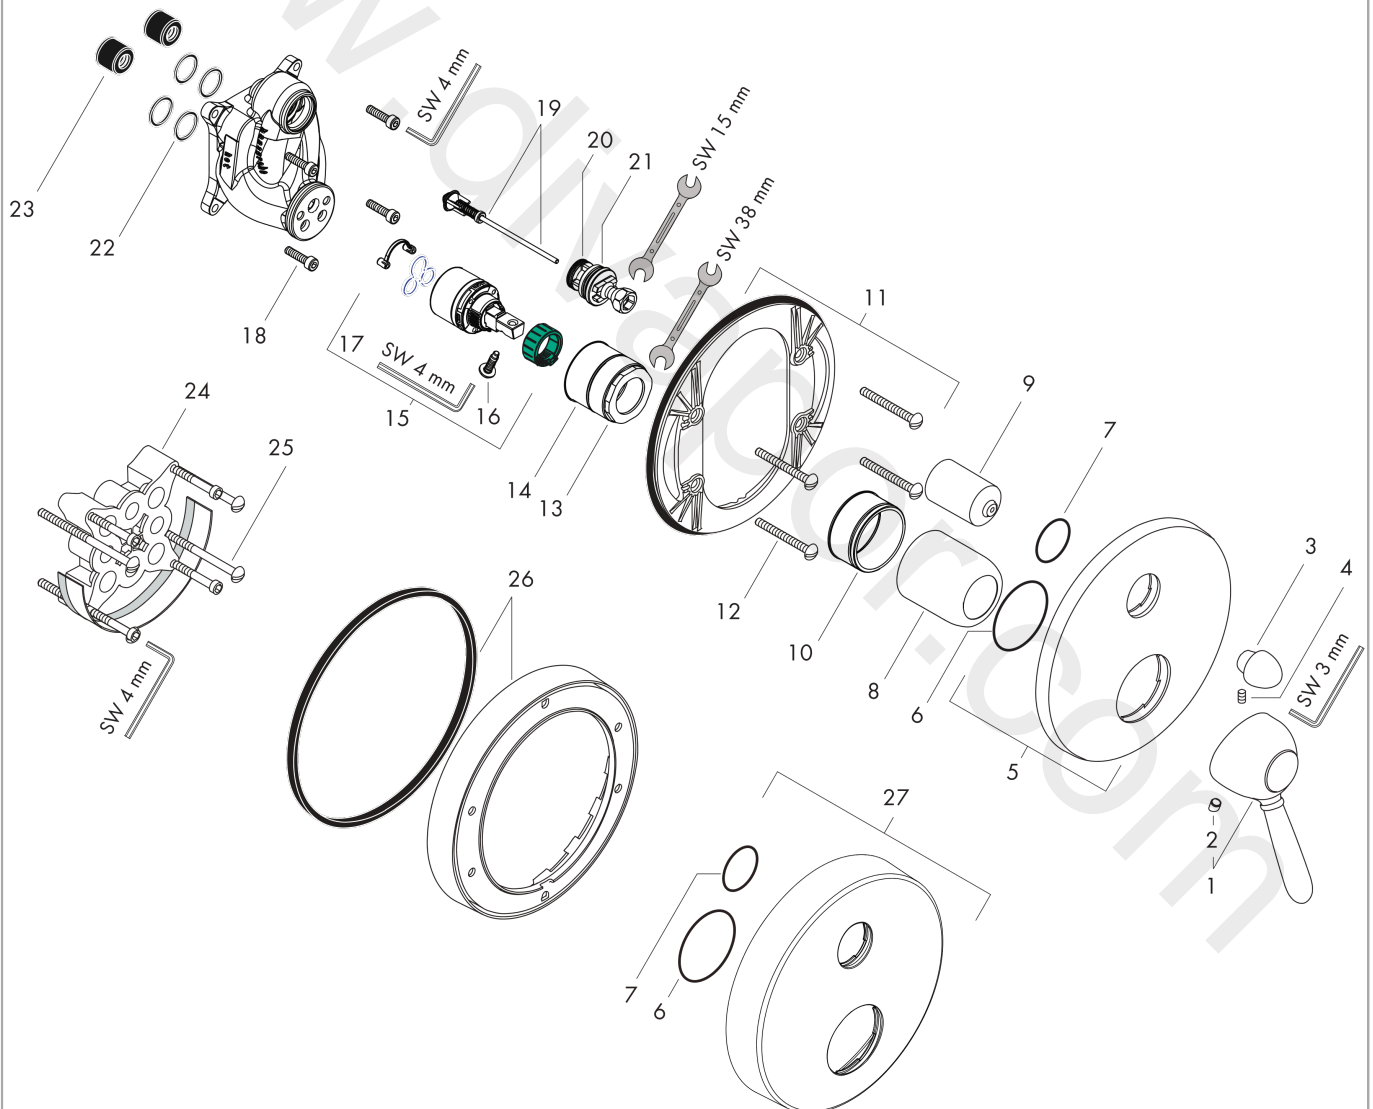

**AXOR Carlton**  
**Single lever bath mixer for concealed installation**  
Surfaces: Article Number: **17415090**

## Exploded Drawing

Year of production: **03/12 - 12/16**

**AXOR Carlton**  
**Single lever bath mixer for concealed installation**  
 Surfaces: Article Number: **17415090**

## Spare part list

Year of production: **03/12 - 12/16**

Pos.		Article Number	Price	PU
1	handle	17092090	£ 173,00	1
2	screw cover	96338000	£ 3,30	1
3	diverter knob cpl.	95013000	£ 16,10	1
4	hollow set screw M4x10	97667000	£ 3,30	1
5	escutcheon Ø 170 mm	96453000	£ 64,00	1
6	O-Ring 48x3	95508000	£ 3,30	1
7	O-ring 29x3	98371000	£ 6,10	1
8	flange	95010000	£ 35,00	1
9	sleeve	96448000	£ 43,00	1
10	O-ring 43x1,5	98148000	£ 3,30	1
11	sub plate	96447000	£ 51,00	1
12	set of fixing screws	96454000	£ 9,00	1
13	nut	98796000	£ 43,00	1
14	O-ring 39x1,5	98400000	£ 3,30	1
15	cartridge, assy	92730000	£ 35,00	1
16	locking screw for handle	95140000	£ 6,10	1
17	seal	95008000	£ 9,00	1
18	set of screws	96525000	£ 9,00	1
19	selector assy	95014000	£ 64,00	1
20	O-ring 16x2,3	98207000	£ 3,30	1
21	O-ring 20x2,5	92602000	£ 6,10	1
22	O-ring 16x2	98133000	£ 3,30	1
23	noise reduction	94073000	£ 25,00	1
24	extension 25 mm	13595000	£ 75,00	1
25	set of fixing screws	97747000	£ 3,30	1
26	extension 22 mm (Ø 170 mm)	13596000	£ 72,00	1
27	escutcheon height = 33 mm (when wall is not deep enough).	14961000	£ 71,00	1
a	spring for exchanged connections	96365000	£ 43,00	1
b	concealed item	01800180	£ 163,00	1