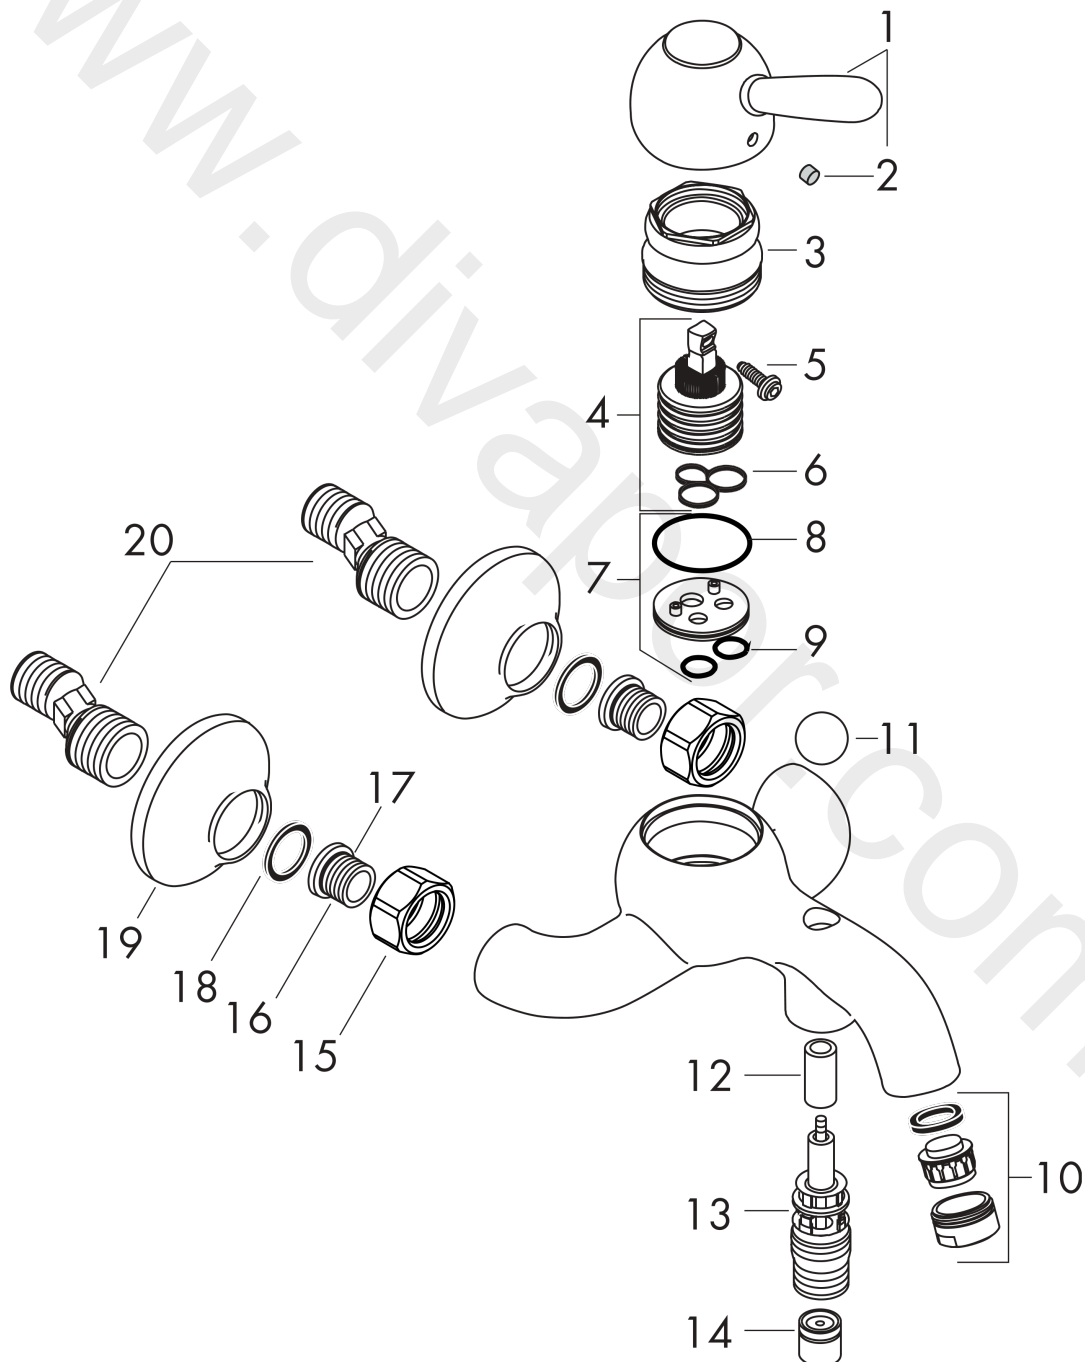

**AXOR Carlton**  
**Single lever bath mixer for exposed installation**  
Surfaces: Article Number: **17410810**

## Exploded Drawing

Year of production: **07/09 - 11/09**

**AXOR Carlton**  
**Single lever bath mixer for exposed installation**  
 Surfaces: Article Number: **17410810**

## Spare part list

Year of production: **07/09 - 11/09**

Pos.		Article Number	Price	PU
1	handle	17092810	£ 173,00	1
2	screw cover	96338000	£ 3,30	1
3	nut	96539810	-	1
4	cartridge, assy	92730000	£ 35,00	1
5	locking screw for handle	95140000	£ 6,10	1
6	seal	95008000	£ 9,00	1
7	adapter for cartridge	97773000	£ 9,00	1
8	O-Ring 32x2	98193000	£ 3,30	1
9	O-ring 9x1,8	98118000	£ 3,30	1
10	aerator M24x1 (25 l/min)	13914000	£ 19,50	1
11	diverter knob	94078810	£ 35,00	1
12	sleeve	97738XXX	> £ 6,10	-
13	selector assy	94077000	£ 43,00	1
14	set of non return valves DW 15	94074000	£ 16,10	1
15	set of nuts	96157810	-	1
16	connecting thread	97220000	£ 16,10	1
17	O-ring 15x2	98163000	£ 3,30	1
18	filter packing	96922000	£ 9,00	1
19	escutcheon Ø 70 mm	95154810	£ 20,50	1
20	set of S-unions (±12 mm)	94140000	£ 51,00	1
a	set of S-unions (±32 mm)	98592000	£ 43,00	1
b	diverter fixing device	97211000	£ 3,30	1