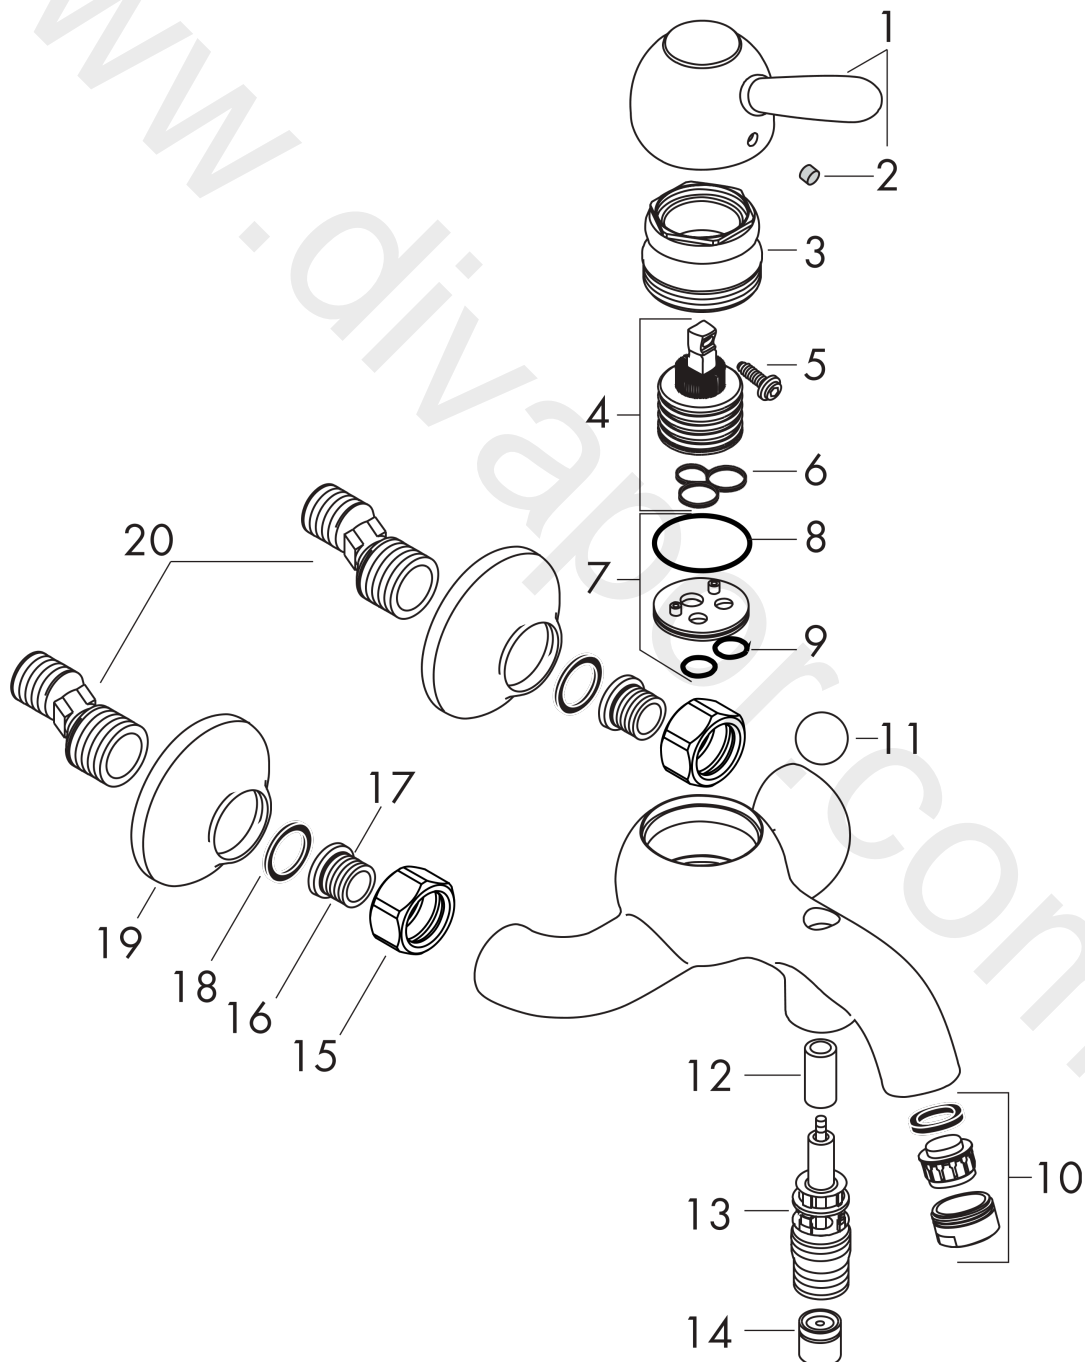

AXOR Carlton
Single lever bath mixer for exposed installation
Surfaces: Article Number: **17410810**

Exploded Drawing

Year of production: **10/01 - 06/09**

AXOR Carlton
Single lever bath mixer for exposed installation
 Surfaces: Article Number: **17410810**

Spare part list

Year of production: **10/01 - 06/09**

Pos.		Article Number	Price	PU
1	handle	17092810	£ 173,00	1
2	screw cover	96338000	£ 3,30	1
3	nut	96539810	-	1
4	cartridge, assy	92730000	£ 35,00	1
5	locking screw for handle	95140000	£ 6,10	1
6	seal	95008000	£ 9,00	1
7	adapter for cartridge	97773000	£ 9,00	1
8	O-Ring 32x2	98193000	£ 3,30	1
9	O-ring 9x1,8	98118000	£ 3,30	1
10	aerator M24x1 (25 l/min)	13914000	£ 19,50	1
11	diverter knob	94078810	£ 35,00	1
12	sleeve	97738XXX	> £ 6,10	-
13	selector assy	94077000	£ 43,00	1
14	set of non return valves DW 15	94074000	£ 16,10	1
15	set of nuts	96157810	-	1
16	connecting thread	97220000	£ 16,10	1
17	O-ring 15x2	98163000	£ 3,30	1
18	filter packing	96922000	£ 9,00	1
19	escutcheon Ø 70 mm	95154810	£ 20,50	1
20	set of S-unions (±12 mm)	94140000	£ 51,00	1
a	set of S-unions (±32 mm)	98592000	£ 43,00	1
b	diverter fixing device	97211000	£ 3,30	1