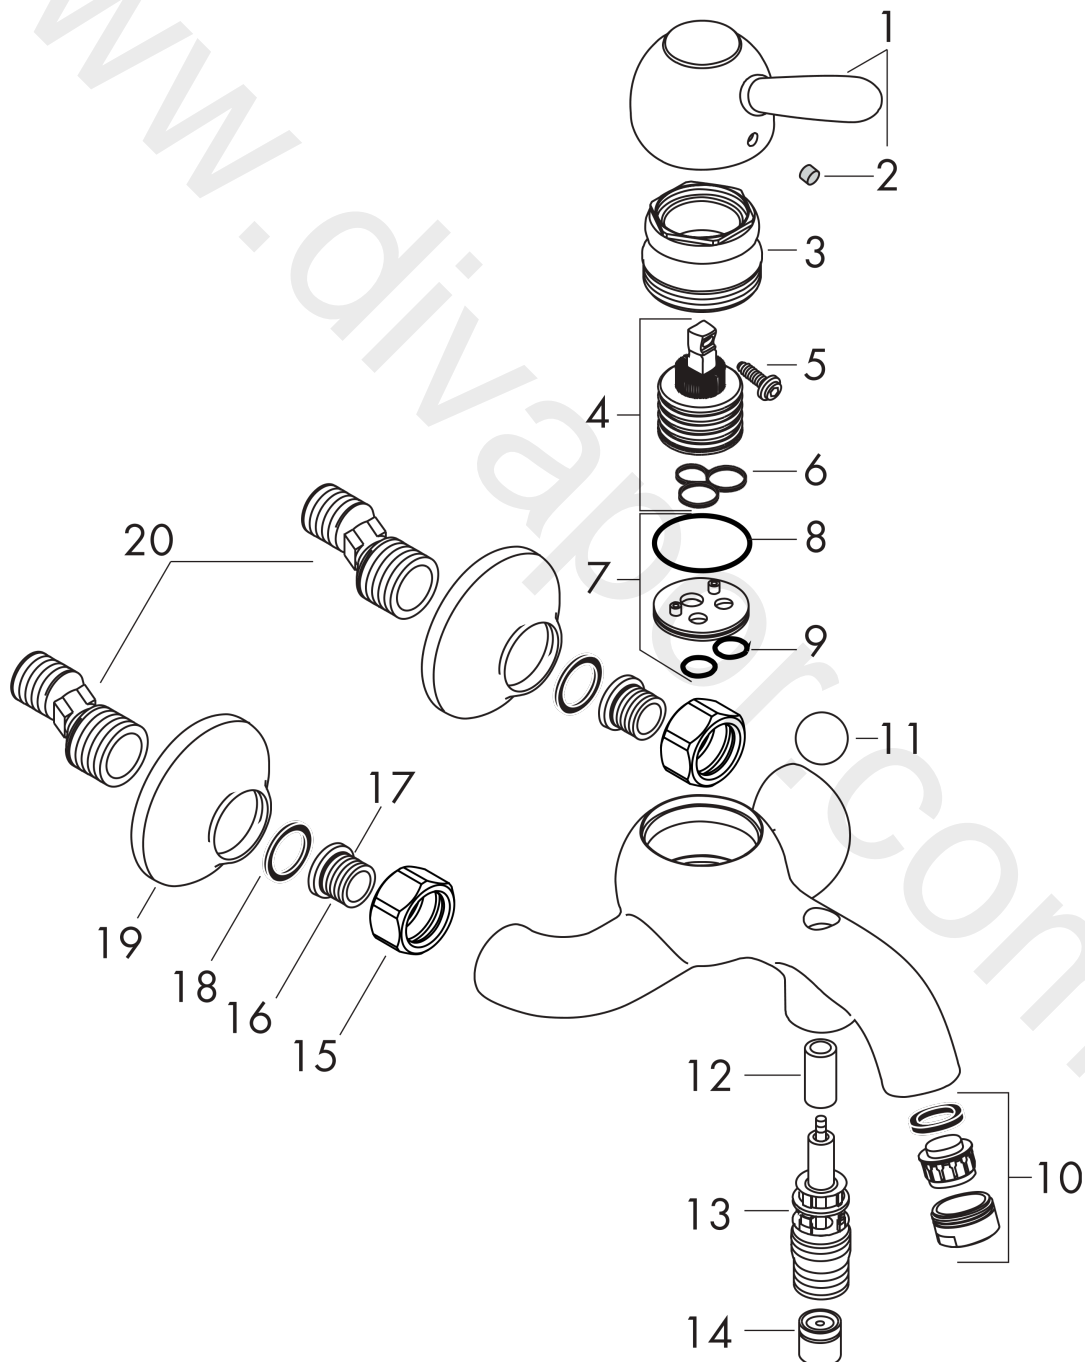

**AXOR Carlton**  
**Single lever bath mixer for exposed installation**  
Surfaces: Article Number: **17410090**

## Exploded Drawing

Year of production: **10/01 - 06/09**

**AXOR Carlton**  
**Single lever bath mixer for exposed installation**  
 Surfaces: Article Number: **17410090**

## Spare part list

Year of production: **10/01 - 06/09**

Pos.		Article Number	Price	PU
1	handle	17092090	£ 173,00	1
2	screw cover	96338000	£ 3,30	1
3	nut	96539000	£ 96,00	1
4	cartridge, assy	92730000	£ 35,00	1
5	locking screw for handle	96059000	£ 9,00	1
6	seal	95008000	£ 9,00	1
7	adapter for cartridge	97773000	£ 9,00	1
8	O-Ring 32x2	98193000	£ 3,30	1
9	O-ring 9x1,8	98118000	£ 3,30	1
10	aerator M24x1 (25 l/min)	13956990	£ 43,00	1
11	diverter knob	94078990	£ 64,00	1
12	sleeve	97738000	£ 6,10	1
13	selector assy	94077000	£ 43,00	1
14	set of non return valves DW 15	94074000	£ 16,10	1
15	set of nuts	96157000	£ 35,00	1
16	connecting thread	97220000	£ 16,10	1
17	O-ring 15x2	98163000	£ 3,30	1
18	filter packing	96922000	£ 9,00	1
19	escutcheon Ø 70 mm	95154000	£ 13,30	1
20	set of S-unions (±12 mm)	94140000	£ 51,00	1
a	set of S-unions (±32 mm)	98592000	£ 43,00	1
b	diverter fixing device	97211000	£ 3,30	1