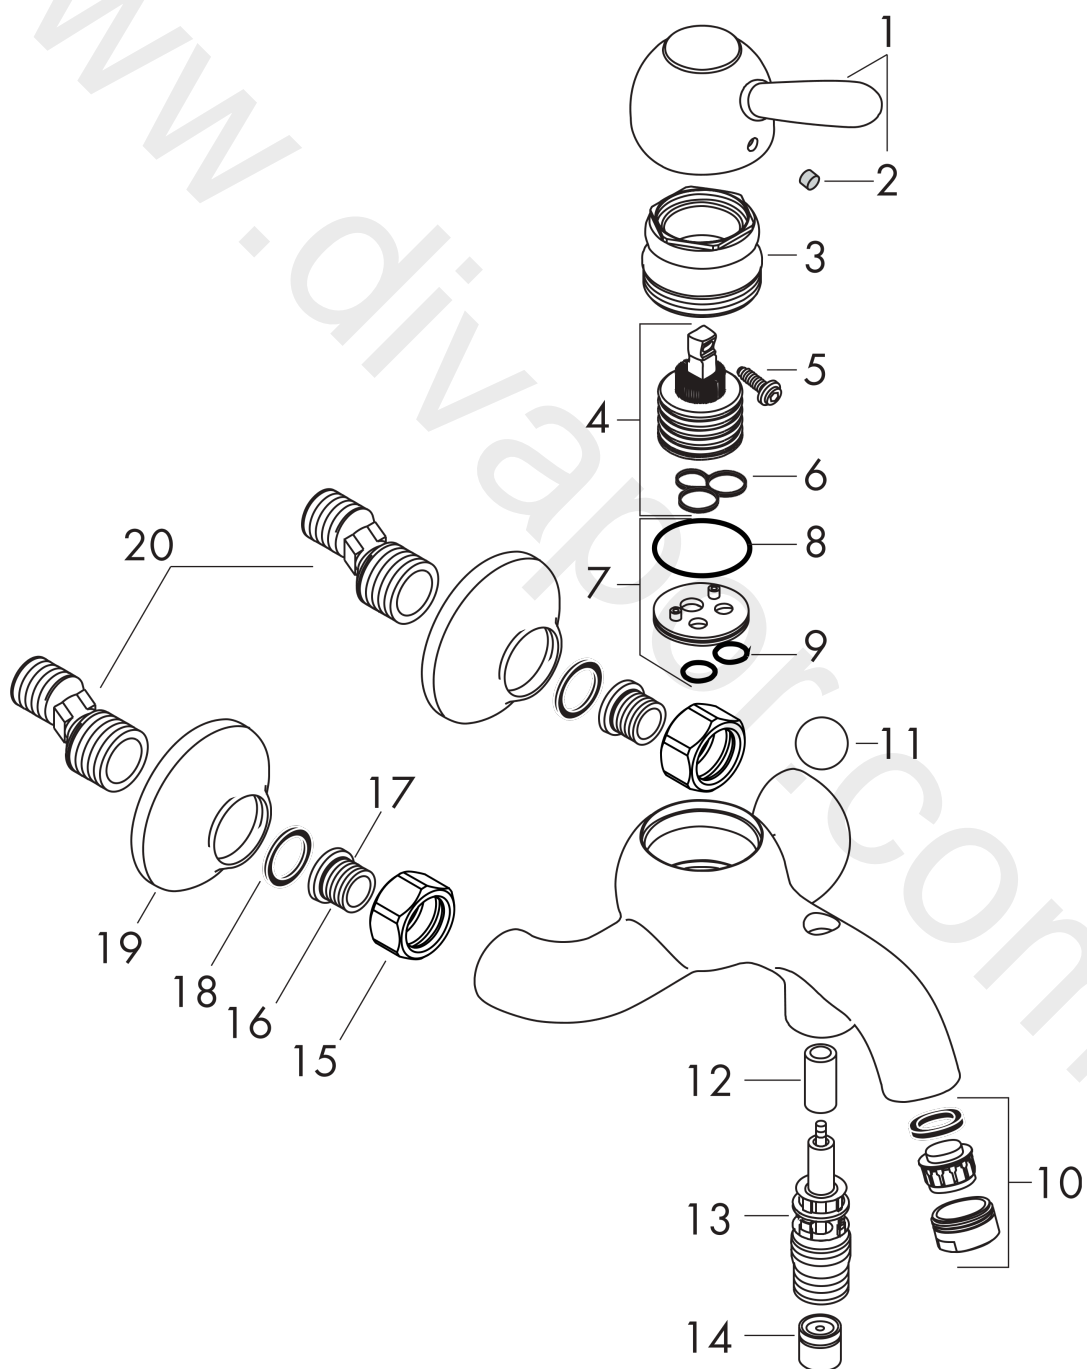

AXOR Carlton
Single lever bath mixer for exposed installation
Surfaces: Article Number: **17410000**

Exploded Drawing

Year of production: **07/09 - 04/20**

AXOR Carlton
Single lever bath mixer for exposed installation
 Surfaces: Article Number: **17410000**

Spare part list

Year of production: **07/09 - 04/20**

Pos.		Article Number	Price	PU
1	handle	17092000	£ 137,00	1
2	screw cover	96338000	£ 3,30	1
3	nut	96539000	£ 96,00	1
4	cartridge, assy	92730000	£ 35,00	1
5	locking screw for handle	95140000	£ 6,10	1
6	seal	95008000	£ 9,00	1
7	adapter for cartridge	97773000	£ 9,00	1
8	O-Ring 32x2	98193000	£ 3,30	1
9	O-ring 9x1,8	98118000	£ 3,30	1
10	aerator M24x1 (25 l/min)	13956000	£ 9,00	1
11	diverter knob	94078000	£ 16,10	1
12	sleeve	97738000	£ 6,10	1
13	selector assy	94077000	£ 43,00	1
14	set of non return valves DW 15	94074000	£ 16,10	1
15	set of nuts	96157000	£ 35,00	1
16	connecting thread	97220000	£ 16,10	1
17	O-ring 15x2	98163000	£ 3,30	1
18	filter packing	96922000	£ 9,00	1
19	escutcheon Ø 70 mm	95154000	£ 13,30	1
20	set of S-unions (±12 mm)	94140000	£ 51,00	1
a	set of S-unions (±32 mm)	98592000	£ 43,00	1
b	diverter fixing device	97211000	£ 3,30	1