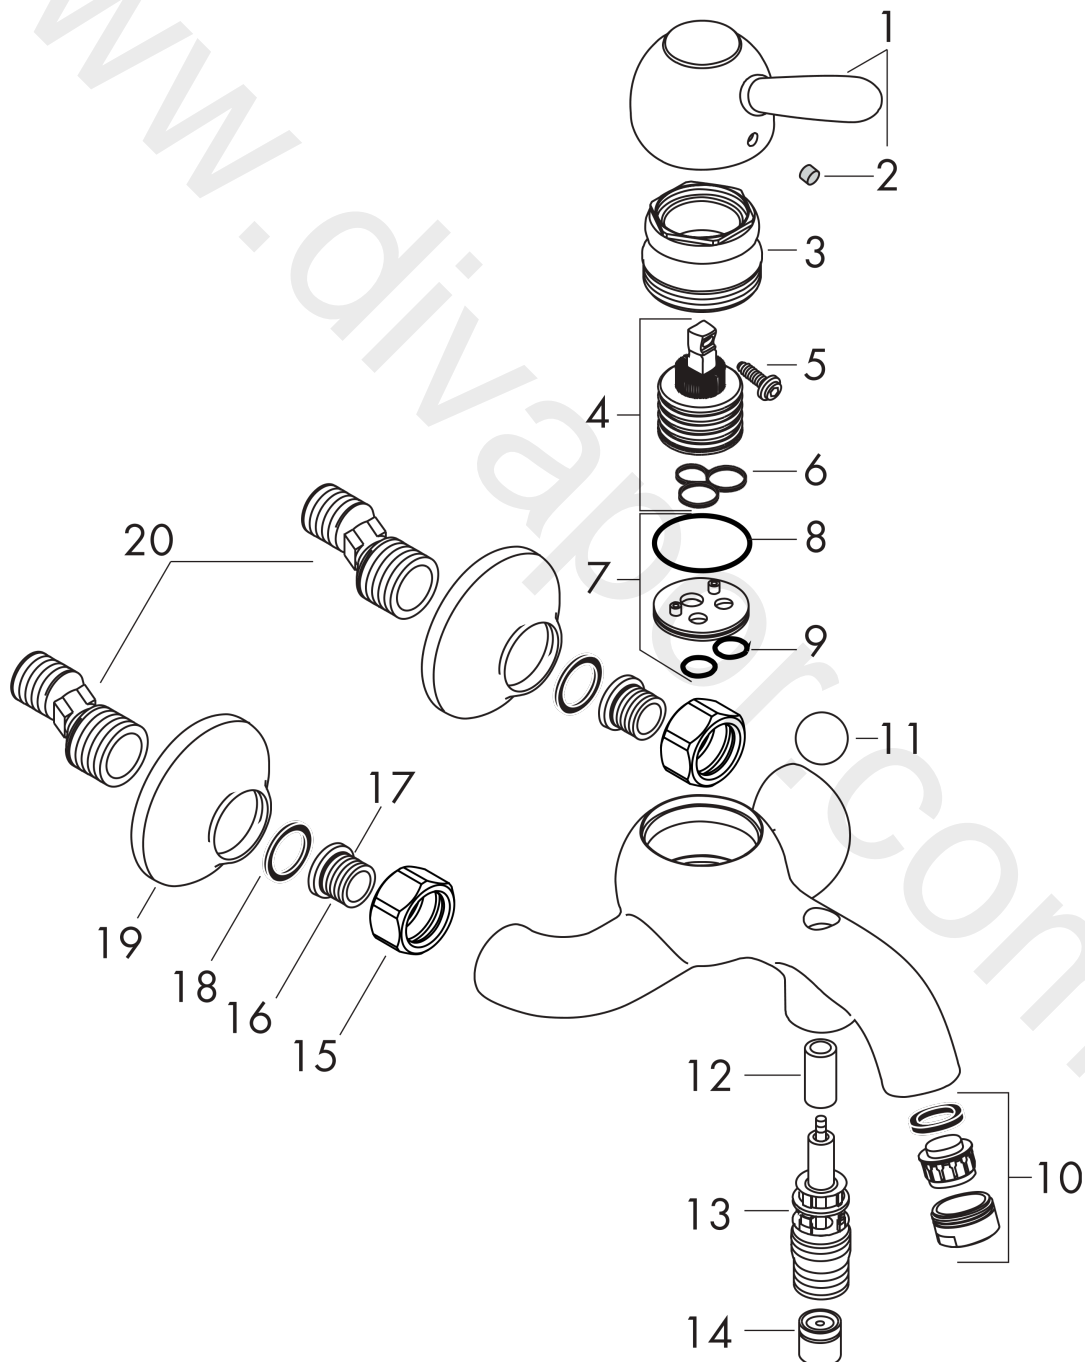

**AXOR Carlton**  
**Single lever bath mixer for exposed installation**  
Surfaces: Article Number: **17410000**

## Exploded Drawing

Year of production: **10/01 - 06/09**

**AXOR Carlton**  
**Single lever bath mixer for exposed installation**  
 Surfaces: Article Number: **17410000**

## Spare part list

Year of production: **10/01 - 06/09**

Pos.		Article Number	Price	PU
1	handle	17092000	£ 137,00	1
2	screw cover	96338000	£ 3,30	1
3	nut	96539000	£ 96,00	1
4	cartridge, assy	92730000	£ 35,00	1
5	locking screw for handle	96059000	£ 9,00	1
6	seal	95008000	£ 9,00	1
7	adapter for cartridge	97773000	£ 9,00	1
8	O-Ring 32x2	98193000	£ 3,30	1
9	O-ring 9x1,8	98118000	£ 3,30	1
10	aerator M24x1 (25 l/min)	13956000	£ 9,00	1
11	diverter knob	94078000	£ 16,10	1
12	sleeve	97738000	£ 6,10	1
13	selector assy	94077000	£ 43,00	1
14	set of non return valves DW 15	94074000	£ 16,10	1
15	set of nuts	96157000	£ 35,00	1
16	connecting thread	97220000	£ 16,10	1
17	O-ring 15x2	98163000	£ 3,30	1
18	filter packing	96922000	£ 9,00	1
19	escutcheon Ø 70 mm	95154000	£ 13,30	1
20	set of S-unions (±12 mm)	94140000	£ 51,00	1
a	set of S-unions (±32 mm)	98592000	£ 43,00	1
b	diverter fixing device	97211000	£ 3,30	1