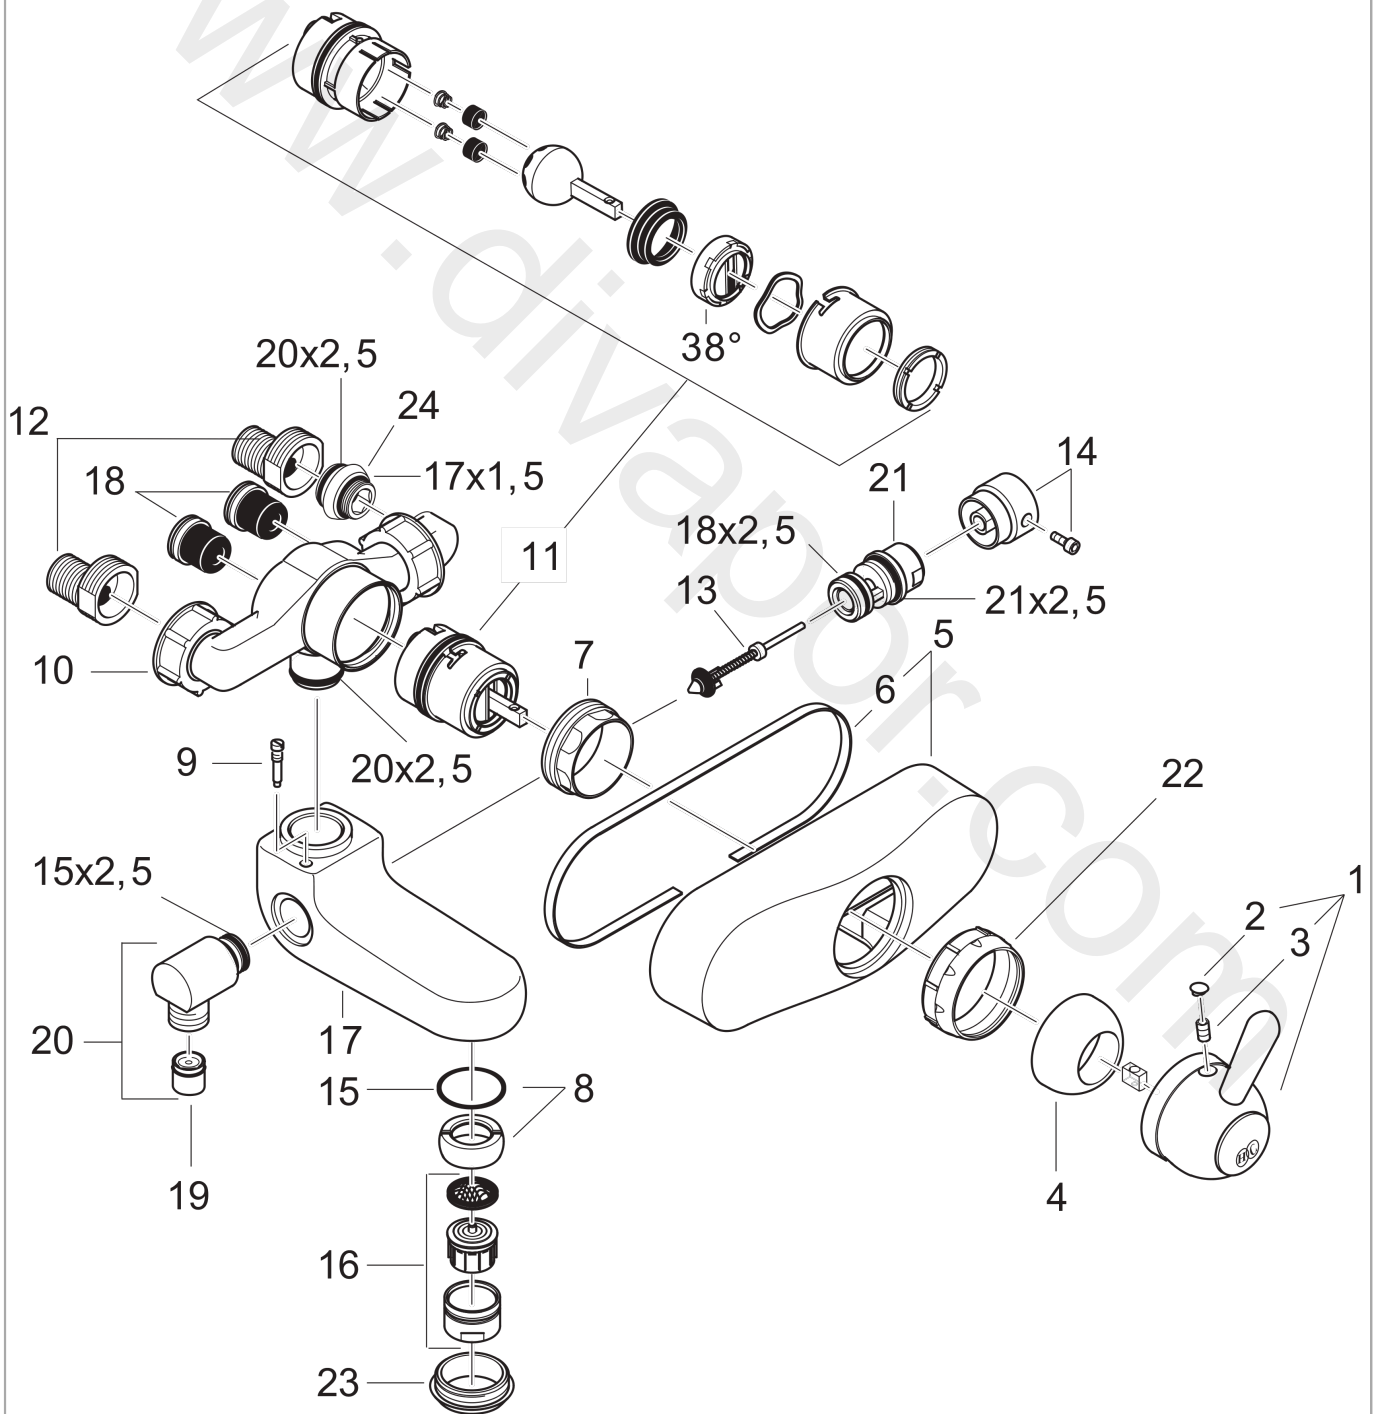

AXOR Carlton
Single Lever Bath Mixer for exposed fitting
 Surfaces: Article Number: 1740000

Exploded Drawing

Year of production: 09/99 - 02/09

AXOR Carlton
Single Lever Bath Mixer for exposed fitting
 Surfaces: Article Number: **17400000**

Spare part list

Year of production: **09/99 - 02/09**

Pos.		Article Number	Price	PU
1	handle	17491000	£ 137,00	1
2	screw cover	94063000	£ 9,00	1
3	hollow set screw M6x10 DIN 916	96029000	£ 3,30	1
4	flange	94261000	£ 43,00	1
5	escutcheon	94200000	£ 79,00	1
6	seal	96032000	£ 9,00	1
7	nut	94106000	£ 35,00	1
8	ball joint	97526000	£ 16,10	1
9	screw M5 x 24	97555000	£ 3,30	1
10	sleeve nut	97528000	£ 9,00	1
11	cartridge, assy	14096000	£ 110,00	1
12	ball S - unions	13989000	£ 43,00	1
13	selector assy	94056000	-	1
14	diverter knob cpl.	13471000	£ 20,50	1
15	O-ring 32,5x2,2	94485000	£ 6,10	1
16	aerator M28x1 (25 l/min)	13485000	£ 20,50	1
17	spout with selector, mousseur	92410000	-	1
18	noise reduction with screw	98721000	£ 35,00	1
19	set of non return valves DW 15	94074000	£ 16,10	1
20	hose connection angel	96033000	£ 51,00	1
21	guide nipple	96036000	£ 35,00	1
22	nut	96426000	£ 6,10	1
23	nut	96438000	£ 13,30	1
24	connecting thread	97233000	£ 20,50	1
a	ball s-unions 120 - 180 mm	13988000	£ 137,00	1