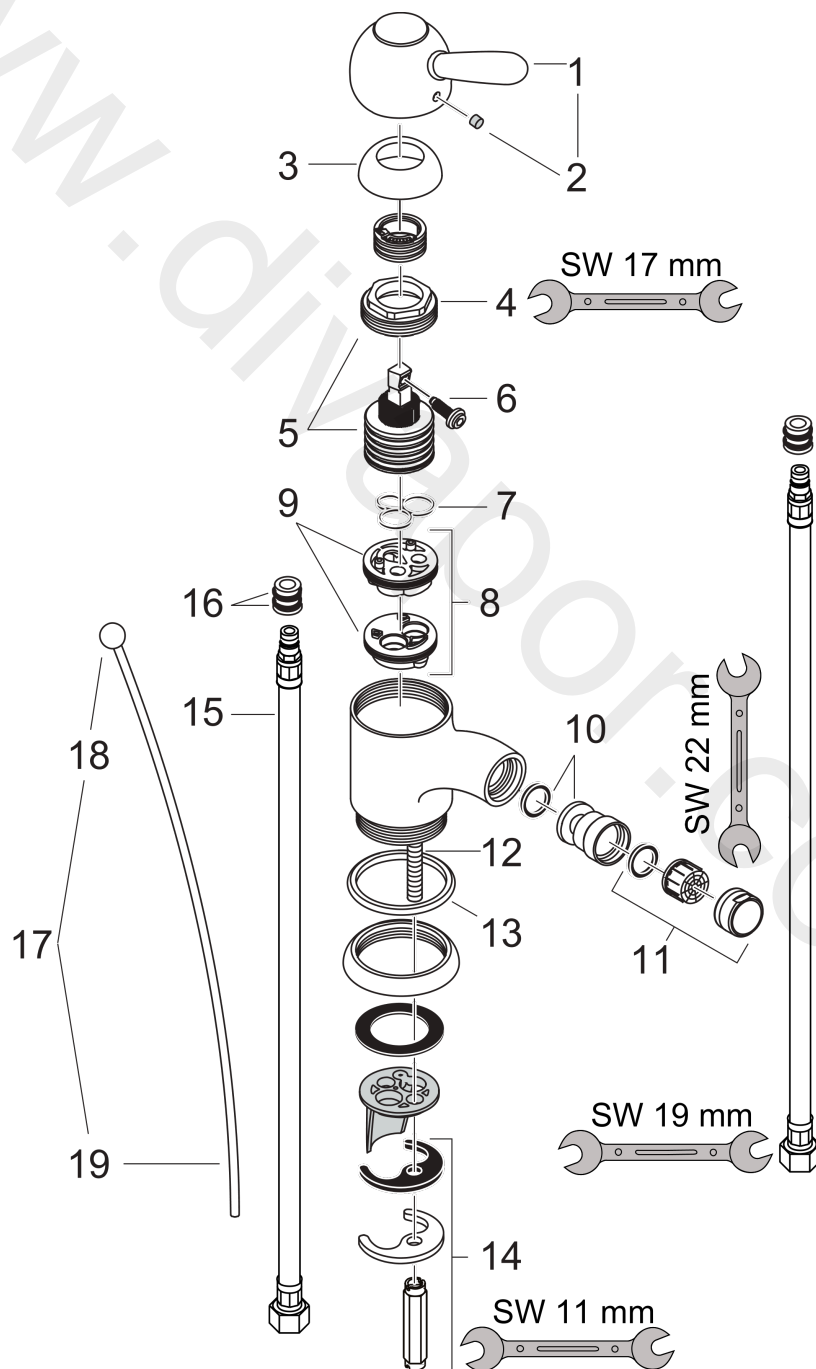

AXOR Carlton
Single lever bidet mixer with pop-up waste set
 Finish: **Chrome** Article Number: **17210000**

product features

- consists of: single lever bidet mixer, waste set
- projection: 110 mm
- aerator with ball pivot
- spray type: normal spray
- maximum flow rate at 3 bar: 7,2 l/min
- ceramic cartridge
- temperature limitation adjustable
- suitable for continuous flow water heaters
- connection type: G 3/8 connections
- connection dimension: DN15

Article Details

Price excl. VAT 991,67 £

Technology

Product image

Scale drawing

AXOR Carlton
Single lever bidet mixer with pop-up waste set
Finish: **Chrome** Article Number: **17210000**

Flowchart

AXOR Carlton
Single lever bidet mixer with pop-up waste set
 Finish: **Chrome** Article Number: **17210000**

Exploded Drawing

Year of production: >10/10

AXOR Carlton
Single lever bidet mixer with pop-up waste set
 Finish: **Chrome** Article Number: **17210000**

Spare part list

Year of production: >10/10

Pos.		Article Number	Price	PU
1	handle	17092000	£ 137,00	1
2	screw cover	96338000	£ 3,30	1
3	flange	94192000	£ 20,50	1
4	nut	94194000	£ 25,00	1
5	cartridge, assy	92730000	£ 35,00	1
6	locking screw for handle	95140000	£ 6,10	1
7	seal	95008000	£ 9,00	1
8	adapter for cartridge	97762000	£ 13,30	1
9	O-ring 35x2,5	96006000	£ 3,30	1
10	ball joint	92036000	£ 25,00	1
11	aerator M24x1 (7 l/min)	13085000	£ 13,30	1
12	screw M8 x 68	97736000	£ 6,10	1
13	deco-ring	97957000	£ 16,10	1
14	fixing set	96016000	£ 35,00	1
15	connection hose 450 mm M8x0,75 G3/8	97206000	£ 35,00	1
16	O-ring 7x1,5	98422000	£ 3,30	1
17	pop up rod	92620000	£ 35,00	1
18	diverter knob	94066000	£ 9,00	1
19	pull rod	94067000	£ 20,50	1
a	pop up waste	94139000	£ 96,00	1