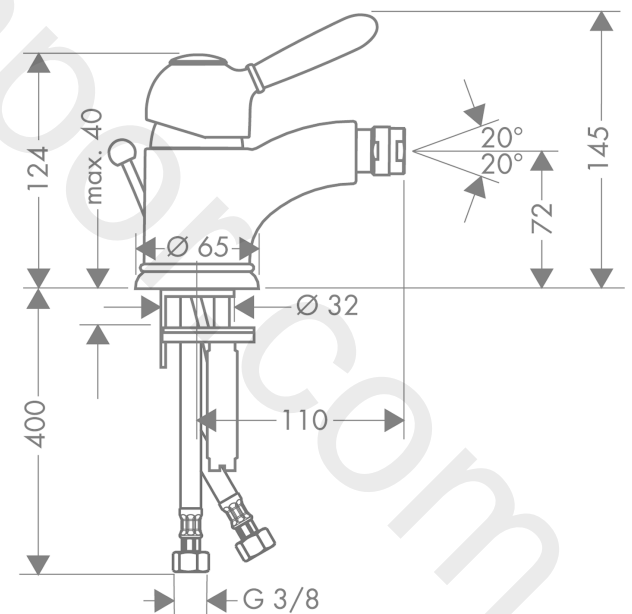

AXOR Carlton
Single lever bidet mixer with pop-up waste set
 Finish: **Chrome** Article Number: **17210000**

product features

- consists of: single lever bidet mixer, waste set
- projection: 110 mm
- aerator with ball pivot
- spray type: normal spray
- maximum flow rate at 3 bar: 7,2 l/min
- ceramic cartridge
- temperature limitation adjustable
- suitable for continuous flow water heaters
- connection type: G 3/8 connections
- connection dimension: DN15

Article Details

Price excl. VAT 991,67 £

Technology

Product image

Scale drawing

AXOR Carlton
Single lever bidet mixer with pop-up waste set
Finish: **Chrome** Article Number: **17210000**

Flowchart

AXOR Carlton
Single lever bidet mixer with pop-up waste set
 Finish: **Chrome** Article Number: **17210000**

Exploded Drawing

Year of production: >10/10

AXOR Carlton
Single lever bidet mixer with pop-up waste set
 Finish: **Chrome** Article Number: **17210000**

Spare part list

Year of production: >10/10

Pos.		Article Number	Price	PU
1	handle	17092000	£ 137,00	1
2	screw cover	96338000	£ 3,30	1
3	flange	94192000	£ 20,50	1
4	nut	94194000	£ 25,00	1
5	cartridge, assy	92730000	£ 35,00	1
6	locking screw for handle	95140000	£ 6,10	1
7	seal	95008000	£ 9,00	1
8	adapter for cartridge	97762000	£ 13,30	1
9	O-ring 35x2,5	96006000	£ 3,30	1
10	ball joint	92036000	£ 25,00	1
11	aerator M24x1 (7 l/min)	13085000	£ 13,30	1
12	screw M8 x 68	97736000	£ 6,10	1
13	deco-ring	97957000	£ 16,10	1
14	fixing set	96016000	£ 35,00	1
15	connection hose 450 mm M8x0,75 G3/8	97206000	£ 35,00	1
16	O-ring 7x1,5	98422000	£ 3,30	1
17	pop up rod	92620000	£ 35,00	1
18	diverter knob	94066000	£ 9,00	1
19	pull rod	94067000	£ 20,50	1
a	pop up waste	94139000	£ 96,00	1