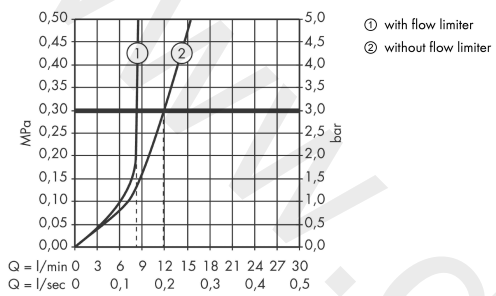

AXOR Carlton
Single lever bidet mixer with pop-up waste set
 Finish: **Chrome** Article Number: **17210000**

product features

- consists of: single lever bidet mixer, waste set
- projection: 110 mm
- aerator with ball pivot
- spray type: normal spray
- maximum flow rate at 3 bar: 7,2 l/min
- ceramic cartridge
- temperature limitation adjustable
- suitable for continuous flow water heaters
- connection type: G 3/8 connections
- connection dimension: DN15

Article Details

Price excl. VAT 991,67 £

Technology

Product image

Scale drawing

AXOR Carlton
Single lever bidet mixer with pop-up waste set
Finish: **Chrome** Article Number: **17210000**

Flowchart

AXOR Carlton
Single lever bidet mixer with pop-up waste set
 Finish: **Chrome** Article Number: **17210000**