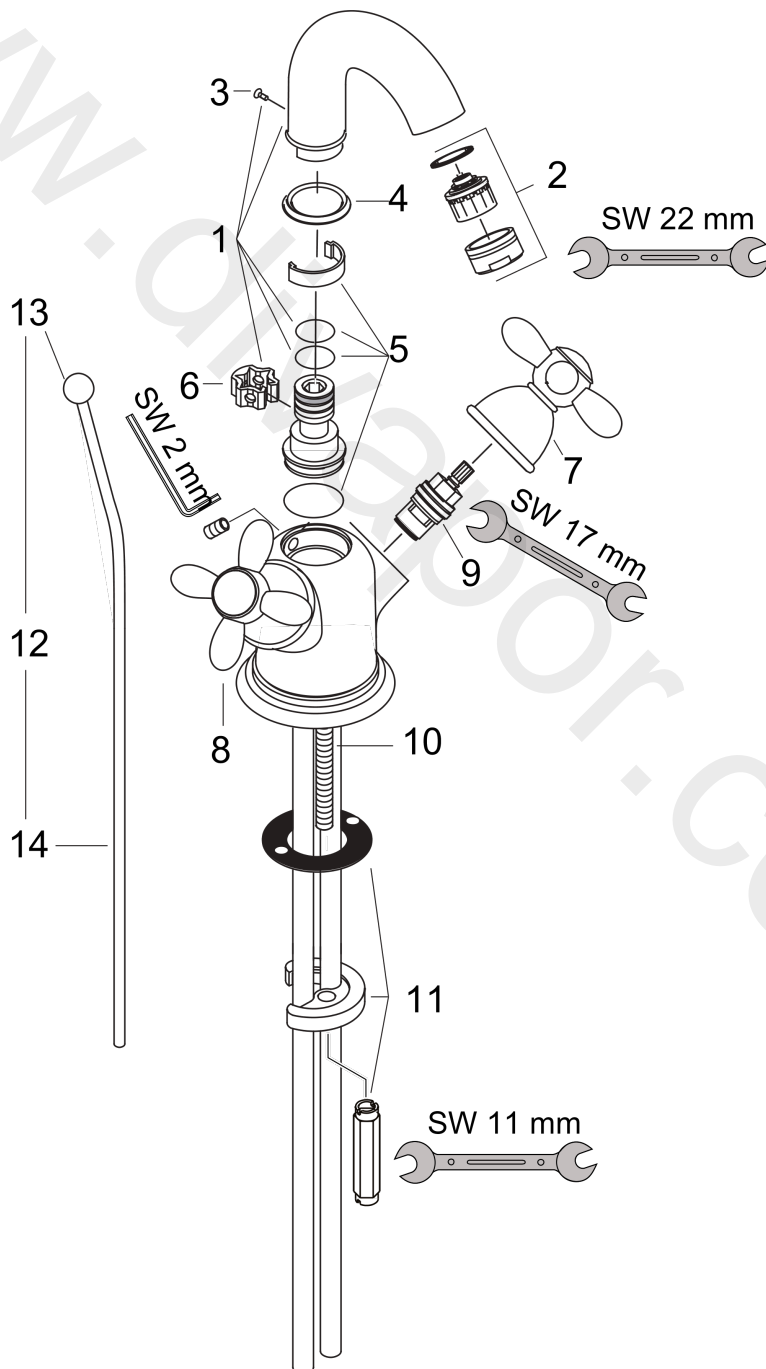

**AXOR Carlton**  
**2-Handle Basin Mixer for hand basins with swivel spout and copper pipes DN15**  
Surfaces: Article Number: **17035810**

## Exploded Drawing

Year of production: **07/00 - 07/09**

**AXOR Carlton**  
**2-Handle Basin Mixer for hand basins with swivel spout and copper pipes DN15**  
 Surfaces: Article Number: **17035810**

## Spare part list

Year of production: **07/00 - 07/09**

Pos.		Article Number	Price	PU
1	spout cpl.	95035XXX	> £ 137,00	-
2	aerator M24x1 (7 l/min)	13085810	£ 16,10	1
3	screw	97662000	£ 9,00	1
4	deco-ring	96211810	£ 43,00	1
5	sealing set	92646000	£ 20,50	1
6	axialring	97558000	£ 3,30	1
7	handle for cold water	17291810	-	1
8	handle for hot water	17292810	£ 137,00	1
9	shut off unit	94149000	£ 35,00	1
10	screw M8 x 68	97736000	£ 6,10	1
11	fixing set	94701000	£ 43,00	1
12	pop up rod	92620810	£ 43,00	1
13	diverter knob	94066880	£ 9,00	1
14	pull rod	94067000	£ 20,50	1
a	pop up waste	94139810	£ 173,00	1
b	coating hose	94068XXX	> £ 9,00	-