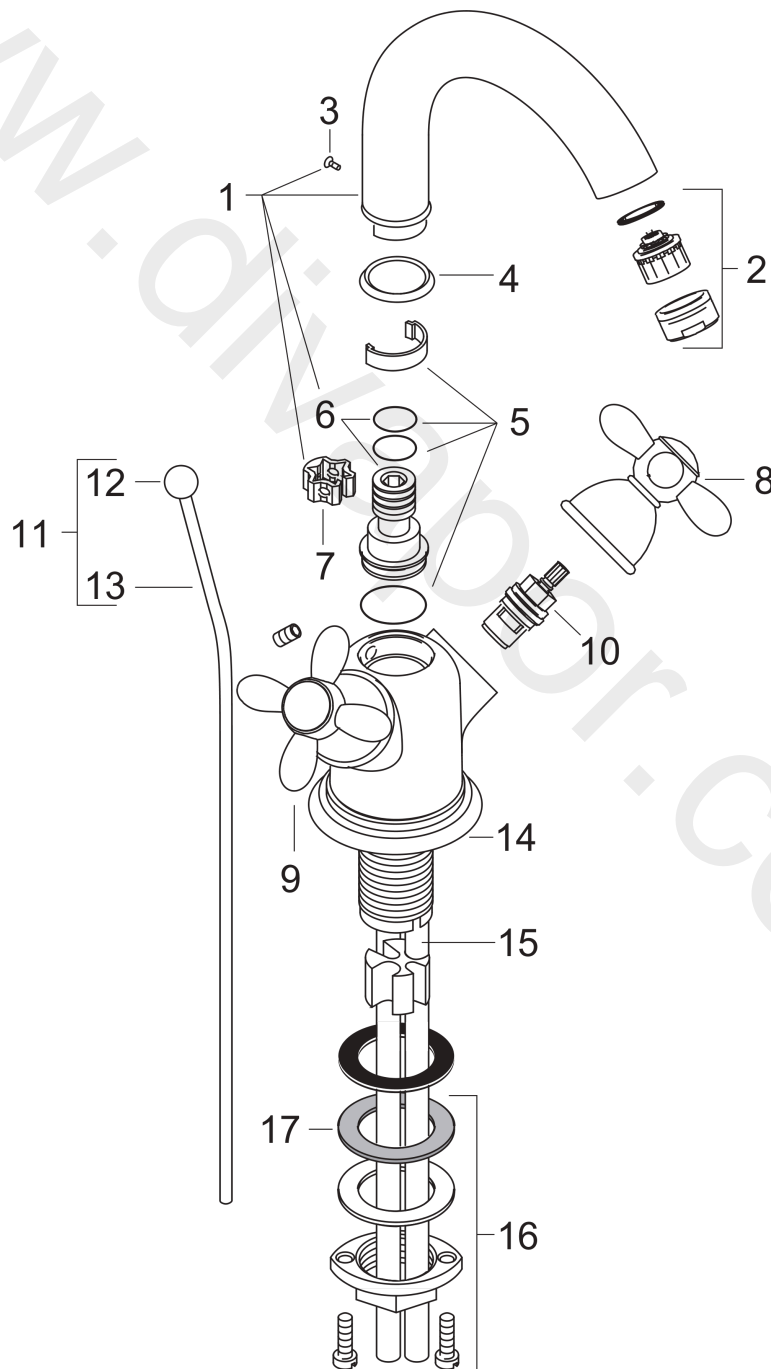

AXOR Carlton
2-handle basin mixer 130 with pop-up waste set, swivel spout and copper pipes
Surfaces: Article Number: 17030090

Exploded Drawing

Year of production: 01/10 - 11/20

AXOR Carlton

2-handle basin mixer 130 with pop-up waste set, swivel spout and copper pipes

Surfaces: Article Number: **17030090**

Spare part list

Year of production: **01/10 - 11/20**

Pos.		Article Number	Price	PU
1	spout cpl.	96051000	£ 137,00	1
2	aerator M24x1 (5 l/min)	13185990	£ 51,00	1
3	screw	97662000	£ 9,00	1
4	deco-ring	96211990	£ 79,00	1
5	sealing set	92646000	£ 20,50	1
6	O-Ring 14x2,5	98189000	£ 3,30	1
7	axialring	97558000	£ 3,30	1
8	handle for cold water	17291000	£ 110,00	1
9	handle for hot water	17292090	£ 173,00	1
10	shut off unit	94149000	£ 35,00	1
11	pop up rod	92620990	£ 64,00	1
12	diverter knob	94066990	£ 16,10	1
13	pull rod	94067000	£ 20,50	1
14	deco-ring	97957990	£ 64,00	1
15	supply pipe	97760000	-	1
16	fixing set (Ø 32)	13961000	£ 25,00	1
17	lever collar	97548000	£ 3,30	1
a	pop up waste	94139000	£ 96,00	1
b	fixation extension 35 mm	13898000	£ 79,00	1
c	cover	13959000	£ 64,00	1
d	aerator M24x1 (3,5 l/min)	92508000	£ 20,50	1
e	aerator M24x1 (4,5 l/min)	92877000	£ 20,50	1
f	aerator swivelling M24x1 (5 l/min)	95928000	£ 35,00	1