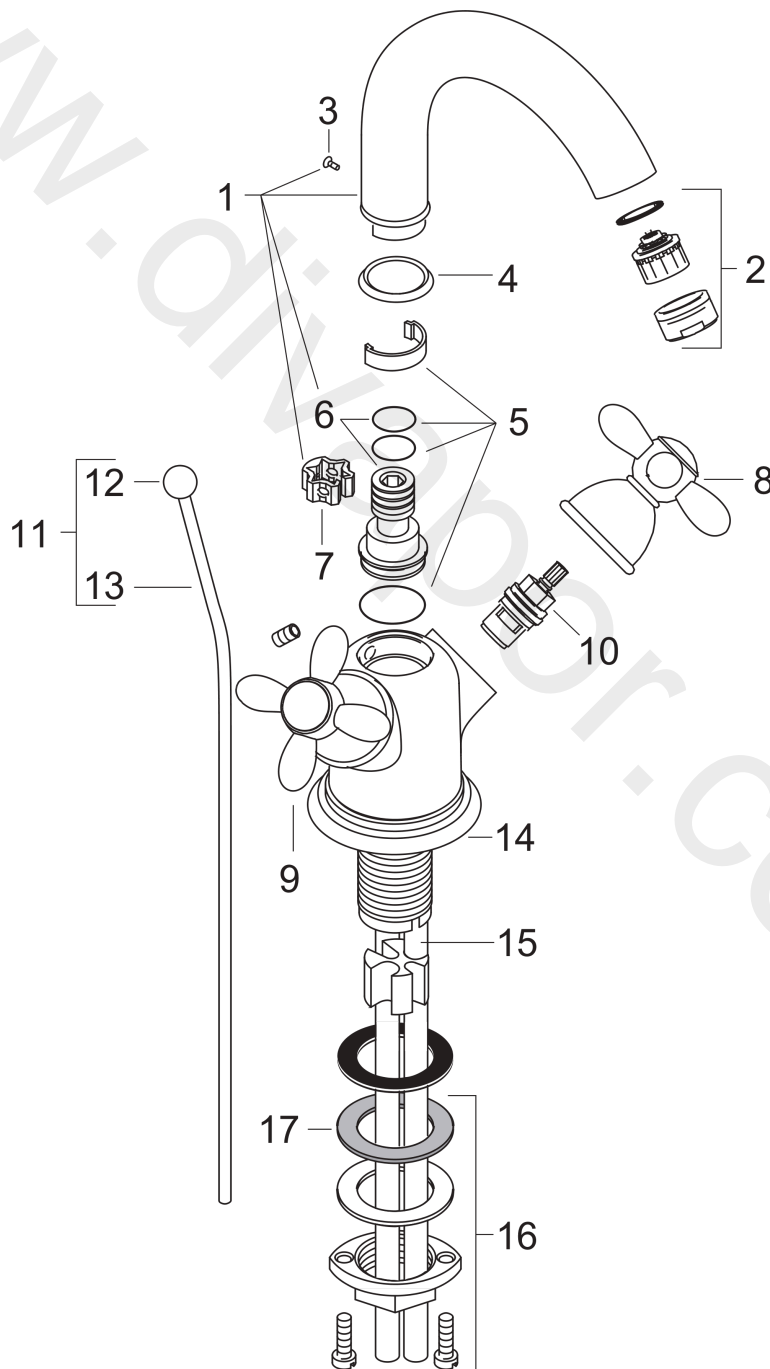

**AXOR Carlton**  
**2-handle basin mixer 130 with pop-up waste set, swivel spout and copper pipes**  
Surfaces: Article Number: 17030090

## Exploded Drawing

Year of production: 10/94 - 12/09

## AXOR Carlton

**2-handle basin mixer 130 with pop-up waste set, swivel spout and copper pipes**

Surfaces: Article Number: **17030090**

### Spare part list

Year of production: **10/94 - 12/09**

Pos.		Article Number	Price	PU
1	spout cpl.	96051000	£ 137,00	1
2	aerator M24x1 (7 l/min)	13085990	£ 51,00	1
3	screw	97662000	£ 9,00	1
4	deco-ring	96211990	£ 79,00	1
5	sealing set	92646000	£ 20,50	1
6	O-Ring 14x2,5	98189000	£ 3,30	1
7	axialring	97558000	£ 3,30	1
8	handle for cold water	17291000	£ 110,00	1
9	handle for hot water	17292090	£ 173,00	1
10	shut off unit	94149000	£ 35,00	1
11	pop up rod	92620990	£ 64,00	1
12	diverter knob	94066990	£ 16,10	1
13	pull rod	94067000	£ 20,50	1
14	deco-ring	97957990	£ 64,00	1
15	supply pipe	97760000	-	1
16	fixing set (Ø 32)	13961000	£ 25,00	1
17	lever collar	97548000	£ 3,30	1
a	pop up waste	94139000	£ 96,00	1
b	fixation extension 35 mm	13898000	£ 79,00	1