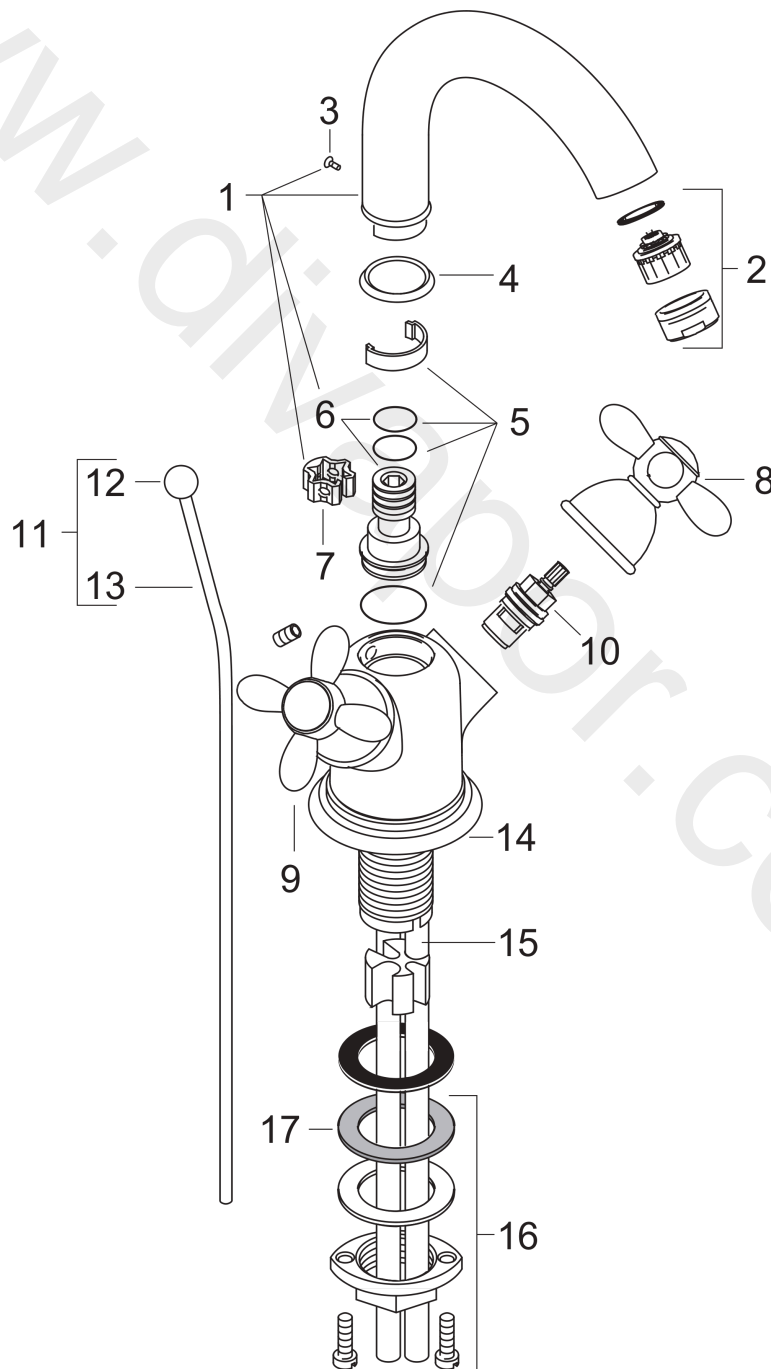

AXOR Carlton
2-handle basin mixer 130 with pop-up waste set, swivel spout and copper pipes
Surfaces: Article Number: 17030000

Exploded Drawing

Year of production: 10/94 - 12/09

AXOR Carlton

2-handle basin mixer 130 with pop-up waste set, swivel spout and copper pipes

Surfaces: Article Number: **17030000**

Spare part list

Year of production: **10/94 - 12/09**

Pos.		Article Number	Price	PU
1	spout cpl.	96051000	£ 137,00	1
2	aerator M24x1 (7 l/min)	13085000	£ 13,30	1
3	screw	97662000	£ 9,00	1
4	deco-ring	96211000	£ 35,00	1
5	sealing set	92646000	£ 20,50	1
6	O-Ring 14x2,5	98189000	£ 3,30	1
7	axialring	97558000	£ 3,30	1
8	handle for cold water	17291000	£ 110,00	1
9	handle for hot water	17292000	£ 110,00	1
10	shut off unit	94149000	£ 35,00	1
11	pop up rod	92620000	£ 35,00	1
12	diverter knob	94066000	£ 9,00	1
13	pull rod	94067000	£ 20,50	1
14	deco-ring	97957000	£ 16,10	1
15	supply pipe	97760000	-	1
16	fixing set (Ø 32)	13961000	£ 25,00	1
17	lever collar	97548000	£ 3,30	1
a	pop up waste	94139000	£ 96,00	1
b	cover	13959000	£ 64,00	1
c	fixation extension 35 mm	13898000	£ 79,00	1