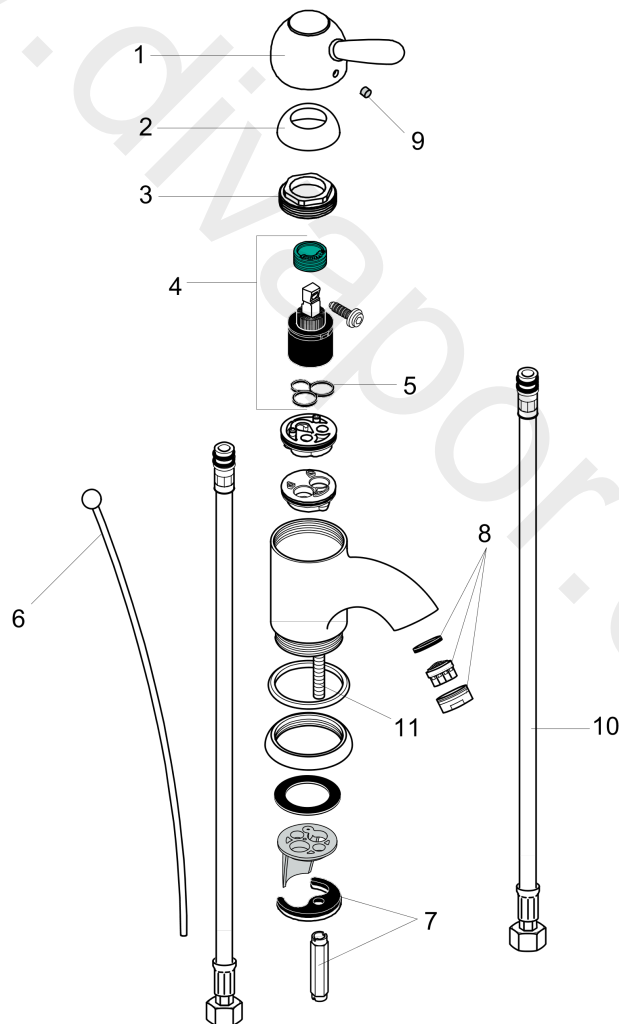

**AXOR Carlton**  
**Single lever basin mixer 70 with pop-up waste set**  
Surfaces: Article Number: 17010930

## Exploded Drawing

Year of production: 07/07 - 12/19

**AXOR Carlton**  
**Single lever basin mixer 70 with pop-up waste set**  
Surfaces: Article Number: **17010930**

## Spare part list

Year of production: **07/07 - 12/19**

Pos.		Article Number	Price	PU
a	pop up waste	94159930	-	1