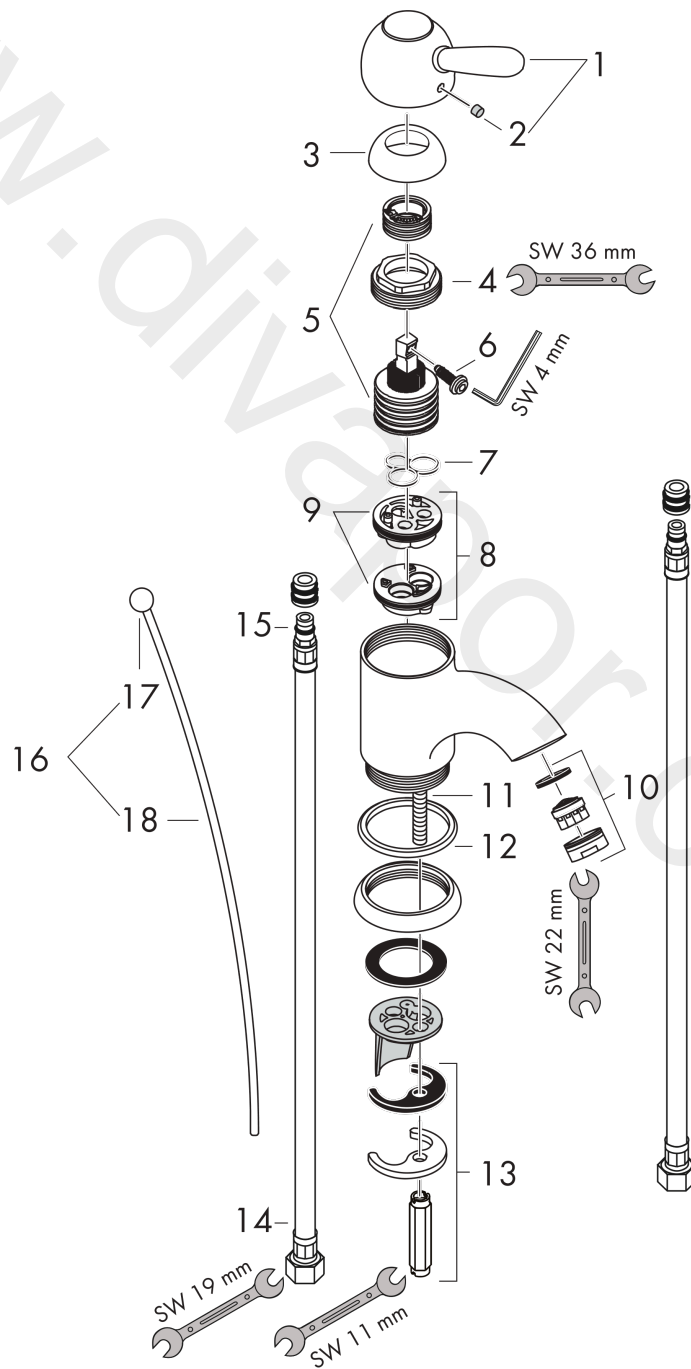

AXOR Carlton
Single lever basin mixer 70 with pop-up waste set
 Finish: **Chrome** Article Number: **17010000**

product features

- consists of: single lever basin mixer, waste set
- ComfortZone 70
- projection: 115 mm
- spray type: normal spray
- maximum flow rate at 3 bar: 5 l/min
- ceramic cartridge
- temperature limitation adjustable
- suitable for continuous flow water heaters
- pop-up waste set G 1¼
- connection type: G ¾ connections
- connection dimension: DN15
- WRAS 2003007
- WRAS 2003007 - WRAS 2003007 approval letter

Article Details

Price excl. VAT 991,67 £

Technology

Product image

Scale drawing

AXOR Carlton
Single lever basin mixer 70 with pop-up waste set
 Finish: **Chrome** Article Number: **17010000**

Flowchart

AXOR Carlton
Single lever basin mixer 70 with pop-up waste set
 Finish: **Chrome** Article Number: **17010000**

Exploded Drawing

Year of production: >10/10

AXOR Carlton
Single lever basin mixer 70 with pop-up waste set
 Finish: **Chrome** Article Number: **17010000**

Spare part list

Year of production: >10/10

Pos.		Article Number	Price	PU
1	handle	17092000	£ 137,00	1
2	screw cover	96338000	£ 3,30	1
3	flange	94192000	£ 20,50	1
4	nut	94194000	£ 25,00	1
5	cartridge, assy	92730000	£ 35,00	1
6	locking screw for handle	95140000	£ 6,10	1
7	seal	95008000	£ 9,00	1
8	adapter for cartridge	97762000	£ 13,30	1
9	O-ring 35x2,5	96006000	£ 3,30	1
10	aerator M24x1 (5 l/min)	13185000	£ 22,30	1
11	screw M8 x 68	97736000	£ 6,10	1
12	deco-ring	97957000	£ 16,10	1
13	fixing set	96016000	£ 35,00	1
14	connection hose 450 mm M8x0,75 G3/8	97206000	£ 35,00	1
15	O-ring 7x1,5	98422000	£ 3,30	1
16	pop up rod	92620000	£ 35,00	1
17	diverter knob	94066000	£ 9,00	1
18	pull rod	94067000	£ 20,50	1
a	pop up waste	94139000	£ 96,00	1
b	aerator M24x1 (3,5 l/min)	92508000	£ 20,50	1
c	aerator M24x1 (4,5 l/min)	92877000	£ 20,50	1
d	aerator swivelling M24x1 (5 l/min)	95928000	£ 35,00	1