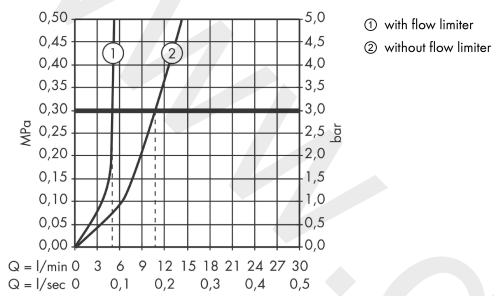

AXOR Carlton
Single lever basin mixer 70 with pop-up waste set
 Finish: **Chrome** Article Number: **17010000**

product features

- consists of: single lever basin mixer, waste set
- ComfortZone 70
- projection: 115 mm
- spray type: normal spray
- maximum flow rate at 3 bar: 5 l/min
- ceramic cartridge
- temperature limitation adjustable
- suitable for continuous flow water heaters
- pop-up waste set G 1¼
- connection type: G ¾ connections
- connection dimension: DN15
- WRAS 2003007
- WRAS 2003007 - WRAS 2003007 approval letter

Article Details

Price excl. VAT 991,67 £

Technology

Product image

Scale drawing

AXOR Carlton
Single lever basin mixer 70 with pop-up waste set
 Finish: **Chrome** Article Number: **17010000**

Flowchart

AXOR Carlton
Single lever basin mixer 70 with pop-up waste set
 Finish: **Chrome** Article Number: **17010000**

Exploded Drawing

Year of production: >10/10

AXOR Carlton
Single lever basin mixer 70 with pop-up waste set
 Finish: **Chrome** Article Number: **17010000**

Spare part list

Year of production: >10/10

Pos.		Article Number	Price	PU
1	handle	17092000	£ 137,00	1
2	screw cover	96338000	£ 3,30	1
3	flange	94192000	£ 20,50	1
4	nut	94194000	£ 25,00	1
5	cartridge, assy	92730000	£ 35,00	1
6	locking screw for handle	95140000	£ 6,10	1
7	seal	95008000	£ 9,00	1
8	adapter for cartridge	97762000	£ 13,30	1
9	O-ring 35x2,5	96006000	£ 3,30	1
10	aerator M24x1 (5 l/min)	13185000	£ 22,30	1
11	screw M8 x 68	97736000	£ 6,10	1
12	deco-ring	97957000	£ 16,10	1
13	fixing set	96016000	£ 35,00	1
14	connection hose 450 mm M8x0,75 G3/8	97206000	£ 35,00	1
15	O-ring 7x1,5	98422000	£ 3,30	1
16	pop up rod	92620000	£ 35,00	1
17	diverter knob	94066000	£ 9,00	1
18	pull rod	94067000	£ 20,50	1
a	pop up waste	94139000	£ 96,00	1
b	aerator M24x1 (3,5 l/min)	92508000	£ 20,50	1
c	aerator M24x1 (4,5 l/min)	92877000	£ 20,50	1
d	aerator swivelling M24x1 (5 l/min)	95928000	£ 35,00	1