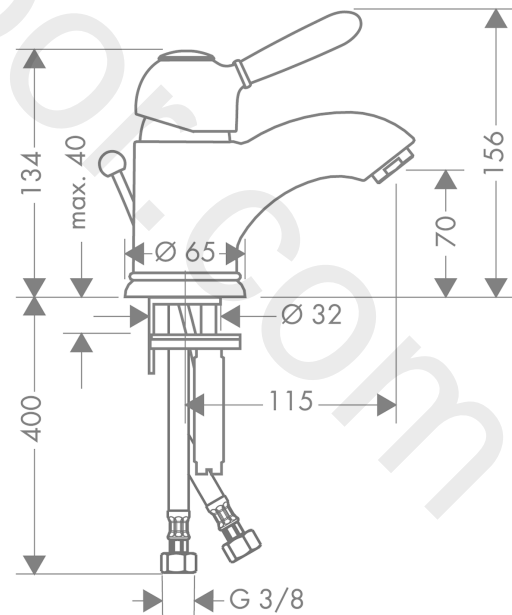

AXOR Carlton
Single lever basin mixer 70 with pop-up waste set
 Finish: **Chrome** Article Number: **17010000**

product features

- consists of: single lever basin mixer, waste set
- ComfortZone 70
- projection: 115 mm
- spray type: normal spray
- maximum flow rate at 3 bar: 5 l/min
- ceramic cartridge
- temperature limitation adjustable
- suitable for continuous flow water heaters
- pop-up waste set G 1¼
- connection type: G ¾ connections
- connection dimension: DN15
- WRAS 2003007
- WRAS 2003007 - WRAS 2003007 approval letter

Article Details

Price excl. VAT 991,67 £

Technology

Product image

Scale drawing

AXOR Carlton
Single lever basin mixer 70 with pop-up waste set
 Finish: **Chrome** Article Number: **17010000**

Flowchart

AXOR Carlton
Single lever basin mixer 70 with pop-up waste set
 Finish: **Chrome** Article Number: **17010000**

Exploded Drawing

Year of production: >10/10

AXOR Carlton
Single lever basin mixer 70 with pop-up waste set
 Finish: **Chrome** Article Number: **17010000**

Spare part list

Year of production: >10/10

Pos.		Article Number	Price	PU
1	handle	17092000	£ 137,00	1
2	screw cover	96338000	£ 3,30	1
3	flange	94192000	£ 20,50	1
4	nut	94194000	£ 25,00	1
5	cartridge, assy	92730000	£ 35,00	1
6	locking screw for handle	95140000	£ 6,10	1
7	seal	95008000	£ 9,00	1
8	adapter for cartridge	97762000	£ 13,30	1
9	O-ring 35x2,5	96006000	£ 3,30	1
10	aerator M24x1 (5 l/min)	13185000	£ 22,30	1
11	screw M8 x 68	97736000	£ 6,10	1
12	deco-ring	97957000	£ 16,10	1
13	fixing set	96016000	£ 35,00	1
14	connection hose 450 mm M8x0,75 G3/8	97206000	£ 35,00	1
15	O-ring 7x1,5	98422000	£ 3,30	1
16	pop up rod	92620000	£ 35,00	1
17	diverter knob	94066000	£ 9,00	1
18	pull rod	94067000	£ 20,50	1
a	pop up waste	94139000	£ 96,00	1
b	aerator M24x1 (3,5 l/min)	92508000	£ 20,50	1
c	aerator M24x1 (4,5 l/min)	92877000	£ 20,50	1
d	aerator swivelling M24x1 (5 l/min)	95928000	£ 35,00	1