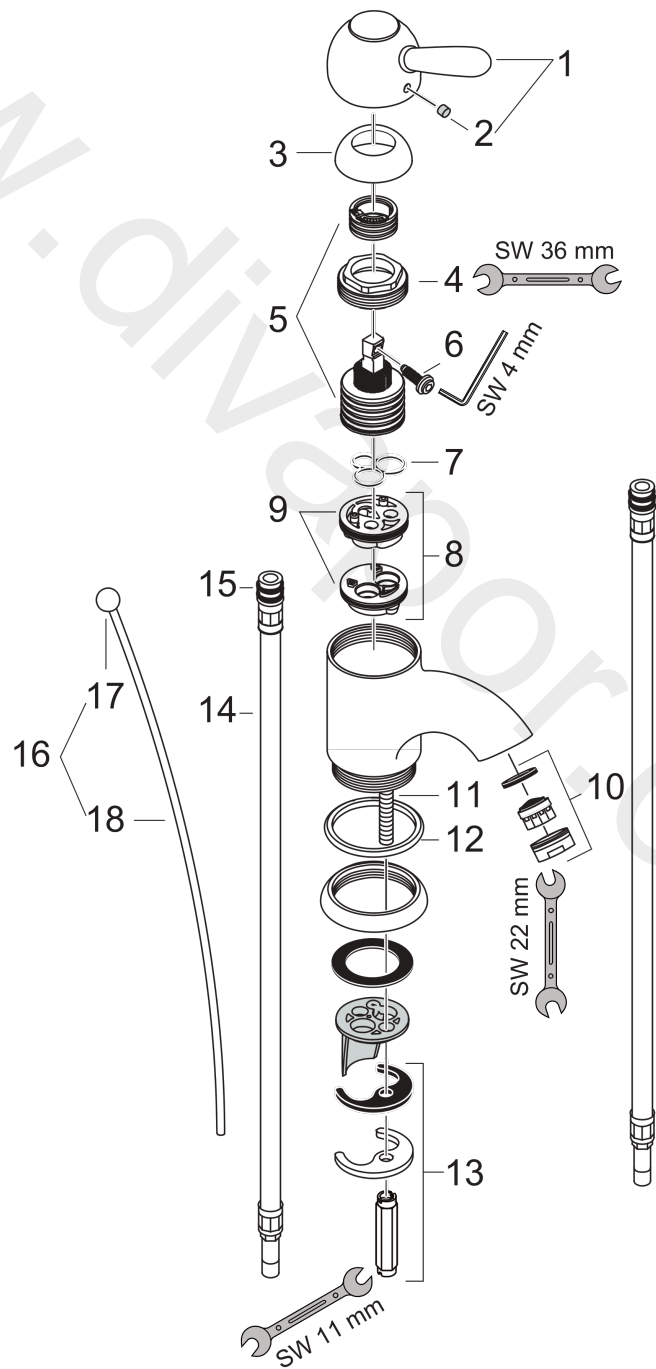

AXOR Carlton
Single lever basin mixer 70 with pop-up waste set
 Surfaces: Article Number: **17010000**

Exploded Drawing

Year of production: **07/09 - 09/10**

AXOR Carlton
Single lever basin mixer 70 with pop-up waste set
 Surfaces: Article Number: **17010000**

Spare part list

Year of production: **07/09 - 09/10**

Pos.		Article Number	Price	PU
1	handle	17092000	£ 137,00	1
2	screw cover	96338000	£ 3,30	1
3	flange	94192000	£ 20,50	1
4	nut	94194000	£ 25,00	1
5	cartridge, assy	92730000	£ 35,00	1
6	locking screw for handle	95140000	£ 6,10	1
7	seal	95008000	£ 9,00	1
8	adapter for cartridge	97762000	£ 13,30	1
9	O-ring 35x2,5	96006000	£ 3,30	1
10	aerator M24x1 (5 l/min)	13185000	£ 22,30	1
11	screw M8 x 68	97736000	£ 6,10	1
12	deco-ring	97957000	£ 16,10	1
13	fixing set	96016000	£ 35,00	1
14	connection hose 450 mm M8x0,75 G3/8	95001000	£ 35,00	1
15	O-ring 7x1,5	98422000	£ 3,30	1
16	pop up rod	92620000	£ 35,00	1
17	diverter knob	94066000	£ 9,00	1
18	pull rod	94067000	£ 20,50	1
a	pop up waste	94139000	£ 96,00	1
b	aerator M24x1 (3,5 l/min)	92508000	£ 20,50	1
c	aerator M24x1 (4,5 l/min)	92877000	£ 20,50	1
d	aerator swivelling M24x1 (5 l/min)	95928000	£ 35,00	1