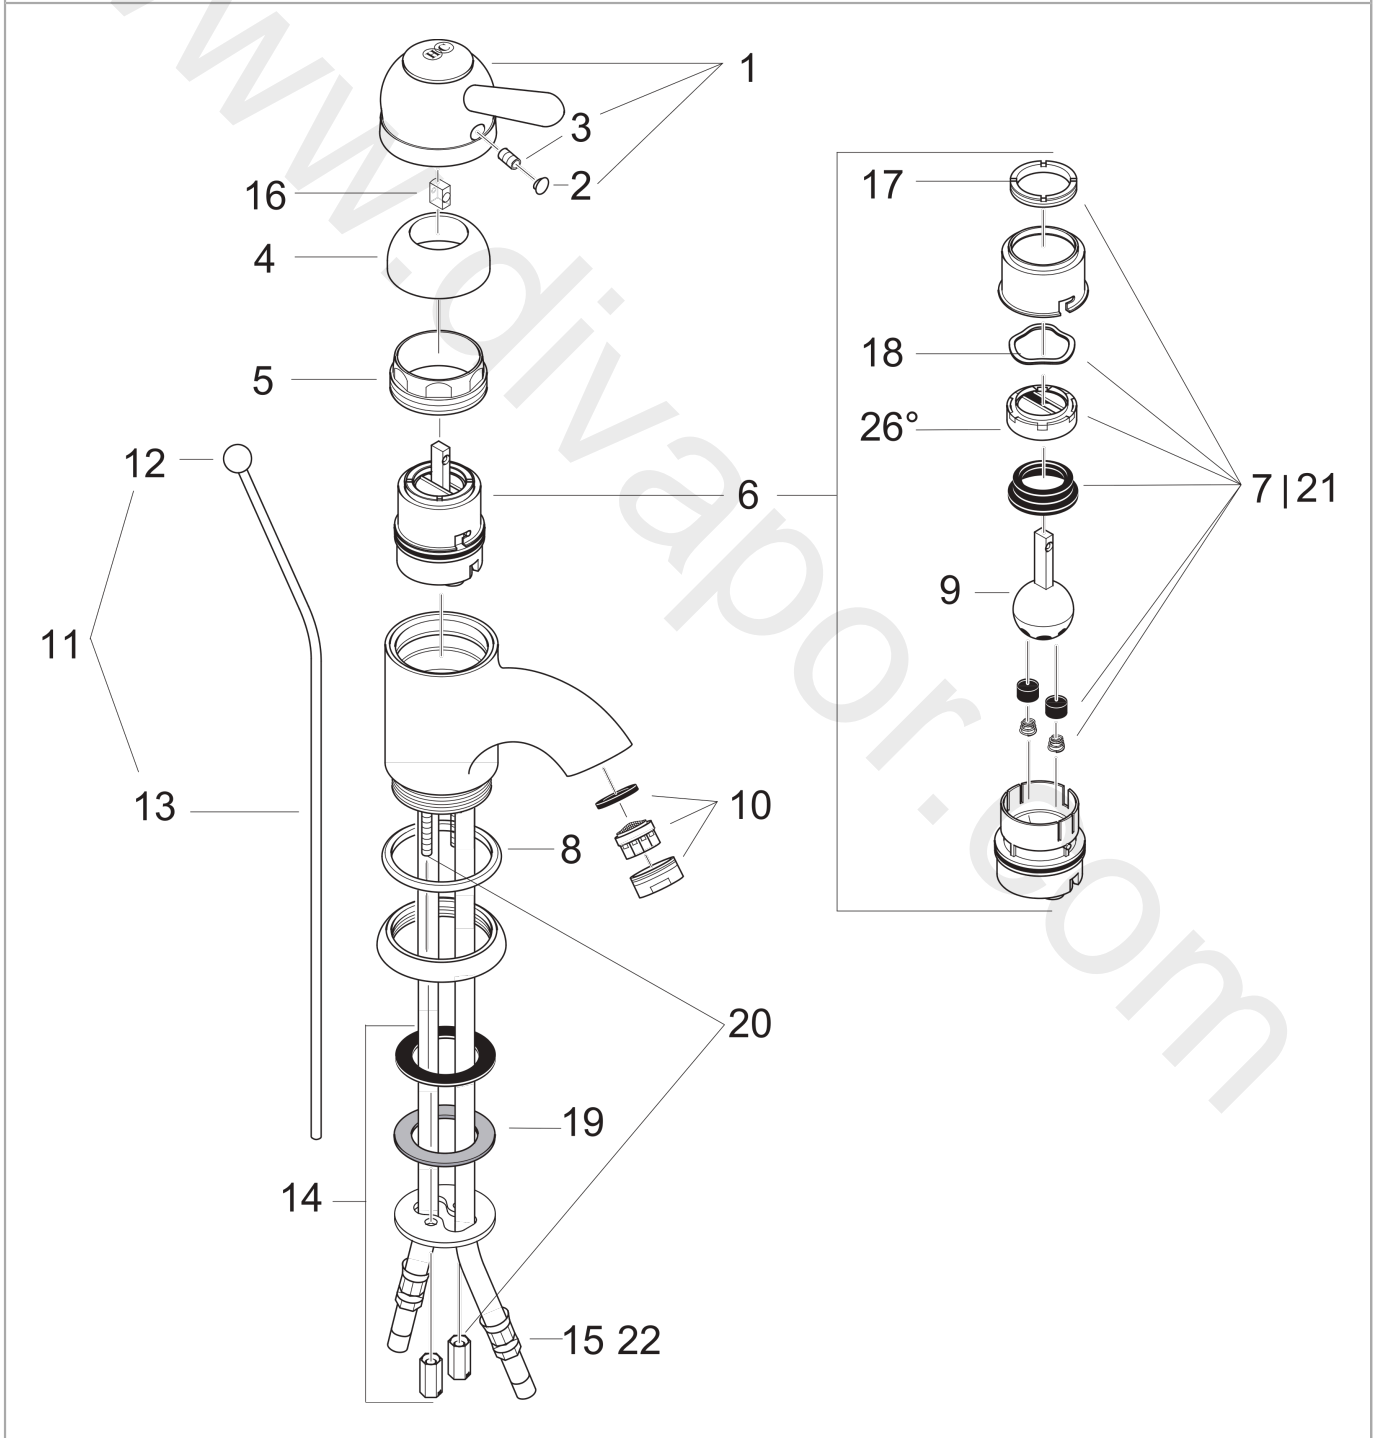

**AXOR Carlton**  
**Single Lever Basin Mixer**  
 Surfaces: Article Number: **17001000**

## Exploded Drawing

Year of production: **05/94 - 09/02**

**AXOR Carlton**  
**Single Lever Basin Mixer**  
 Surfaces: Article Number: **17001000**

## Spare part list

Year of production: **05/94 - 09/02**

Pos.		Article Number	Price	PU
1	handle	17091000	£ 137,00	1
2	screw cover	94063000	£ 9,00	1
3	hollow set screw M6x10 DIN 916	96029000	£ 3,30	1
4	flange	94130000	£ 20,50	1
5	nut	94106000	£ 35,00	1
6	cartridge, assy	14095000	£ 110,00	1
7	service set with service tool	13952000	£ 43,00	1
8	deco-ring	97957000	£ 16,10	1
9	mixer ball	13964000	£ 51,00	1
10	aerator M24x1 (7 l/min)	13085000	£ 13,30	1
11	pop up rod	92620000	£ 35,00	1
12	diverter knob	94066000	£ 9,00	1
13	pull rod	94067000	£ 20,50	1
14	fixing set	94138000	£ 43,00	1
15	connection hose 450 mm M10x1 G3/8	96507000	£ 43,00	1
16	seal	97531000	£ 3,30	1
17	adjust ring	97547000	£ 9,00	1
18	hot water limiter	97610000	£ 6,10	1
19	lever collar	97548000	£ 3,30	1
20	threaded rod and nut	97654000	£ 6,10	1
21	service set without service tool	98804000	£ 35,00	1
22	O-ring 8x1,75	97827000	£ 3,30	1
a	pop up waste	94139000	£ 96,00	1