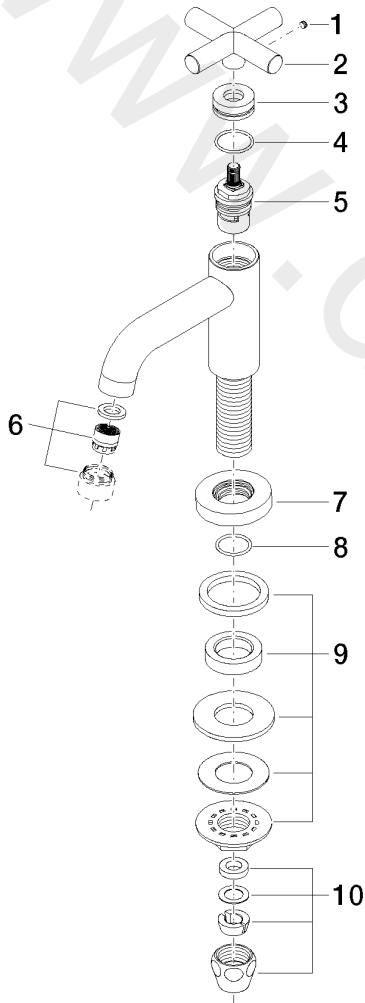

Washbasin - TARA

Pillar tap cold water - Matte Black

Article number: 17 500 892-33

Date of manufacture from 6/30/2009

Washbasin - TARA

Pillar tap cold water - Matte Black

Article number: 17 500 892-33

Date of manufacture from 6/30/2009

Spare parts list

Position	Quantity used	Item Number	Spare part	Delivery time
1	1	09 31 11 055 90	pin	2
2	1	09 20 89 011-33	handle	30
3	1	09 21 02 089-33	sleeve	30
4	1	09 14 10 085 90	seal	2
5	1	90 90 03 135 00 90	top	2
6	1	90 23 01 068 01-33	aerator	30
7	1	09 27 89 106-33	rosette	30
8	1	09 14 10 032 90	seal	2
9	1	04 23 10 010 88 90	fixing set	2
10	1	04 23 30 040 00-33	threaded connector	2