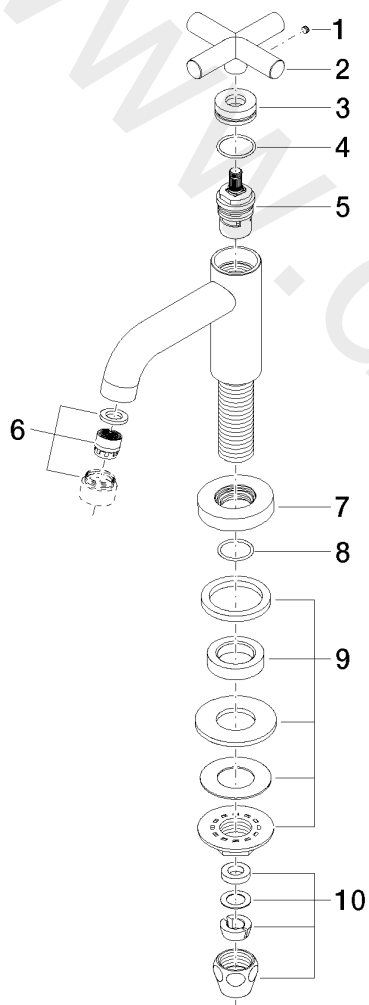

Washbasin - TARA

Pillar tap cold water - Matte White

Article number: 17 500 892-10

Date of manufacture from 6/30/2009

Washbasin - TARA

Pillar tap cold water - Matte White

Article number: 17 500 892-10

Date of manufacture from 6/30/2009

Spare parts list

Position	Quantity used	Item Number	Spare part	Delivery time
1	1	09 31 11 055 90	pin	2
2	1	09 20 89 011-10	handle	40
3	1	09 21 02 089-10	sleeve	40
4	1	09 14 10 085 90	seal	2
5	1	90 90 03 135 00 90	top	2
6	1	90 23 01 068 01-10	aerator	40
7	1	09 27 89 106-10	rosette	40
8	1	09 14 10 032 90	seal	2
9	1	04 23 10 010 88 90	fixing set	2
10	1	04 23 30 040 00-10	threaded connector	Not available anymore